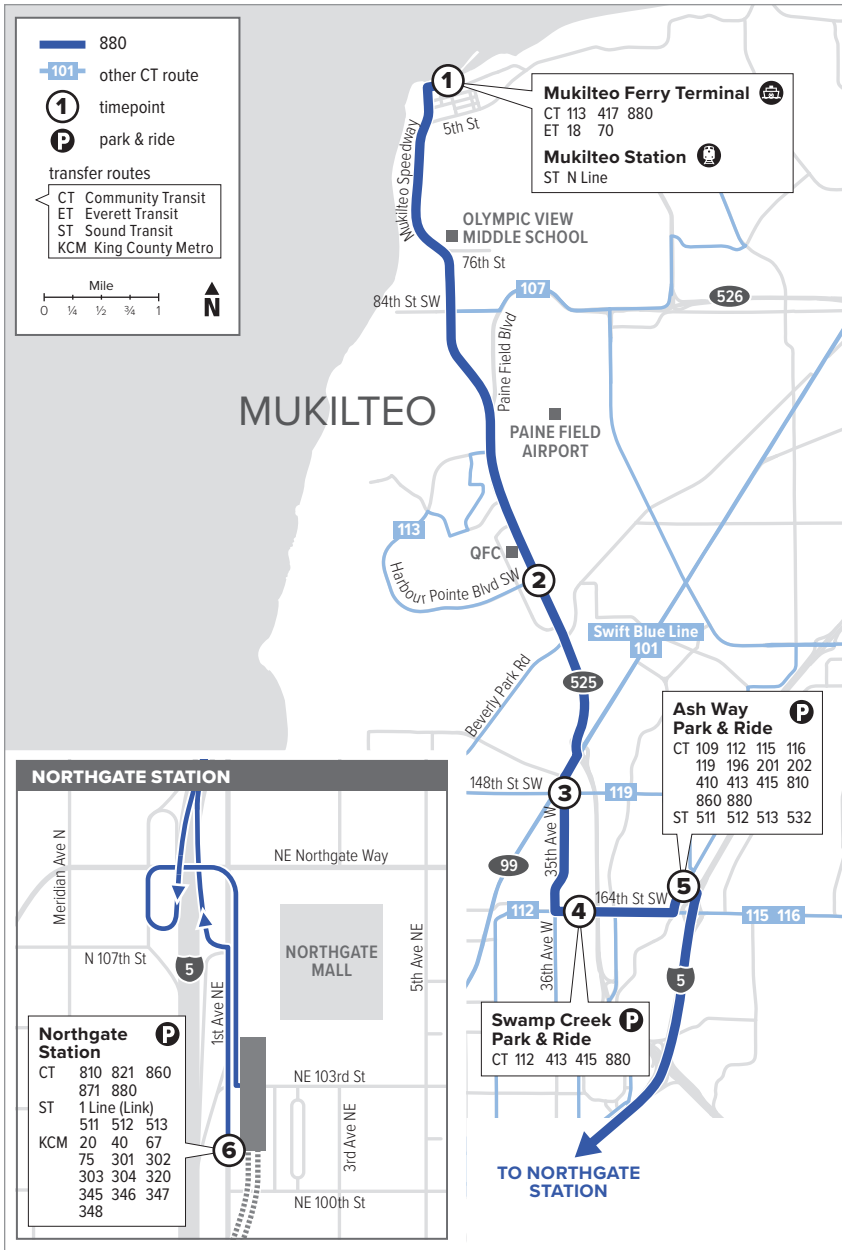

# Route 880

## Mukilteo – Northgate Station

❄ When snow/ice impact bus service, see page 216 for snow route maps.

## To Northgate Station

Mukilteo Ferry Terminal Bay 2	Hwy 525 & Beverly Park Rd	35th Ave W & 148th St SW	Swamp Creek Park & Ride Bay 2	Ash Way Park & Ride Bay 3	Northgate Station
<b>1</b>	<b>2</b>	<b>3</b>	<b>4</b>	<b>5</b>	<b>6</b>
5:00	5:11	5:15	5:19	5:24	5:51 E
5:25	5:37	5:41	5:45	5:50	6:19 E
5:50	6:02	6:06	6:11	6:17	6:48 E
6:20	6:32	6:37	6:42	6:48	7:20 E
6:35	6:47	6:52	6:57	7:03	7:35 E
6:50	7:02	7:07	7:12	7:18	7:50 E
7:05	7:18	7:23	7:28	7:34	8:07 E
7:20	7:33	7:38	7:43	7:49	8:22 E
7:50	8:02	8:07	8:12	8:18	8:51 E