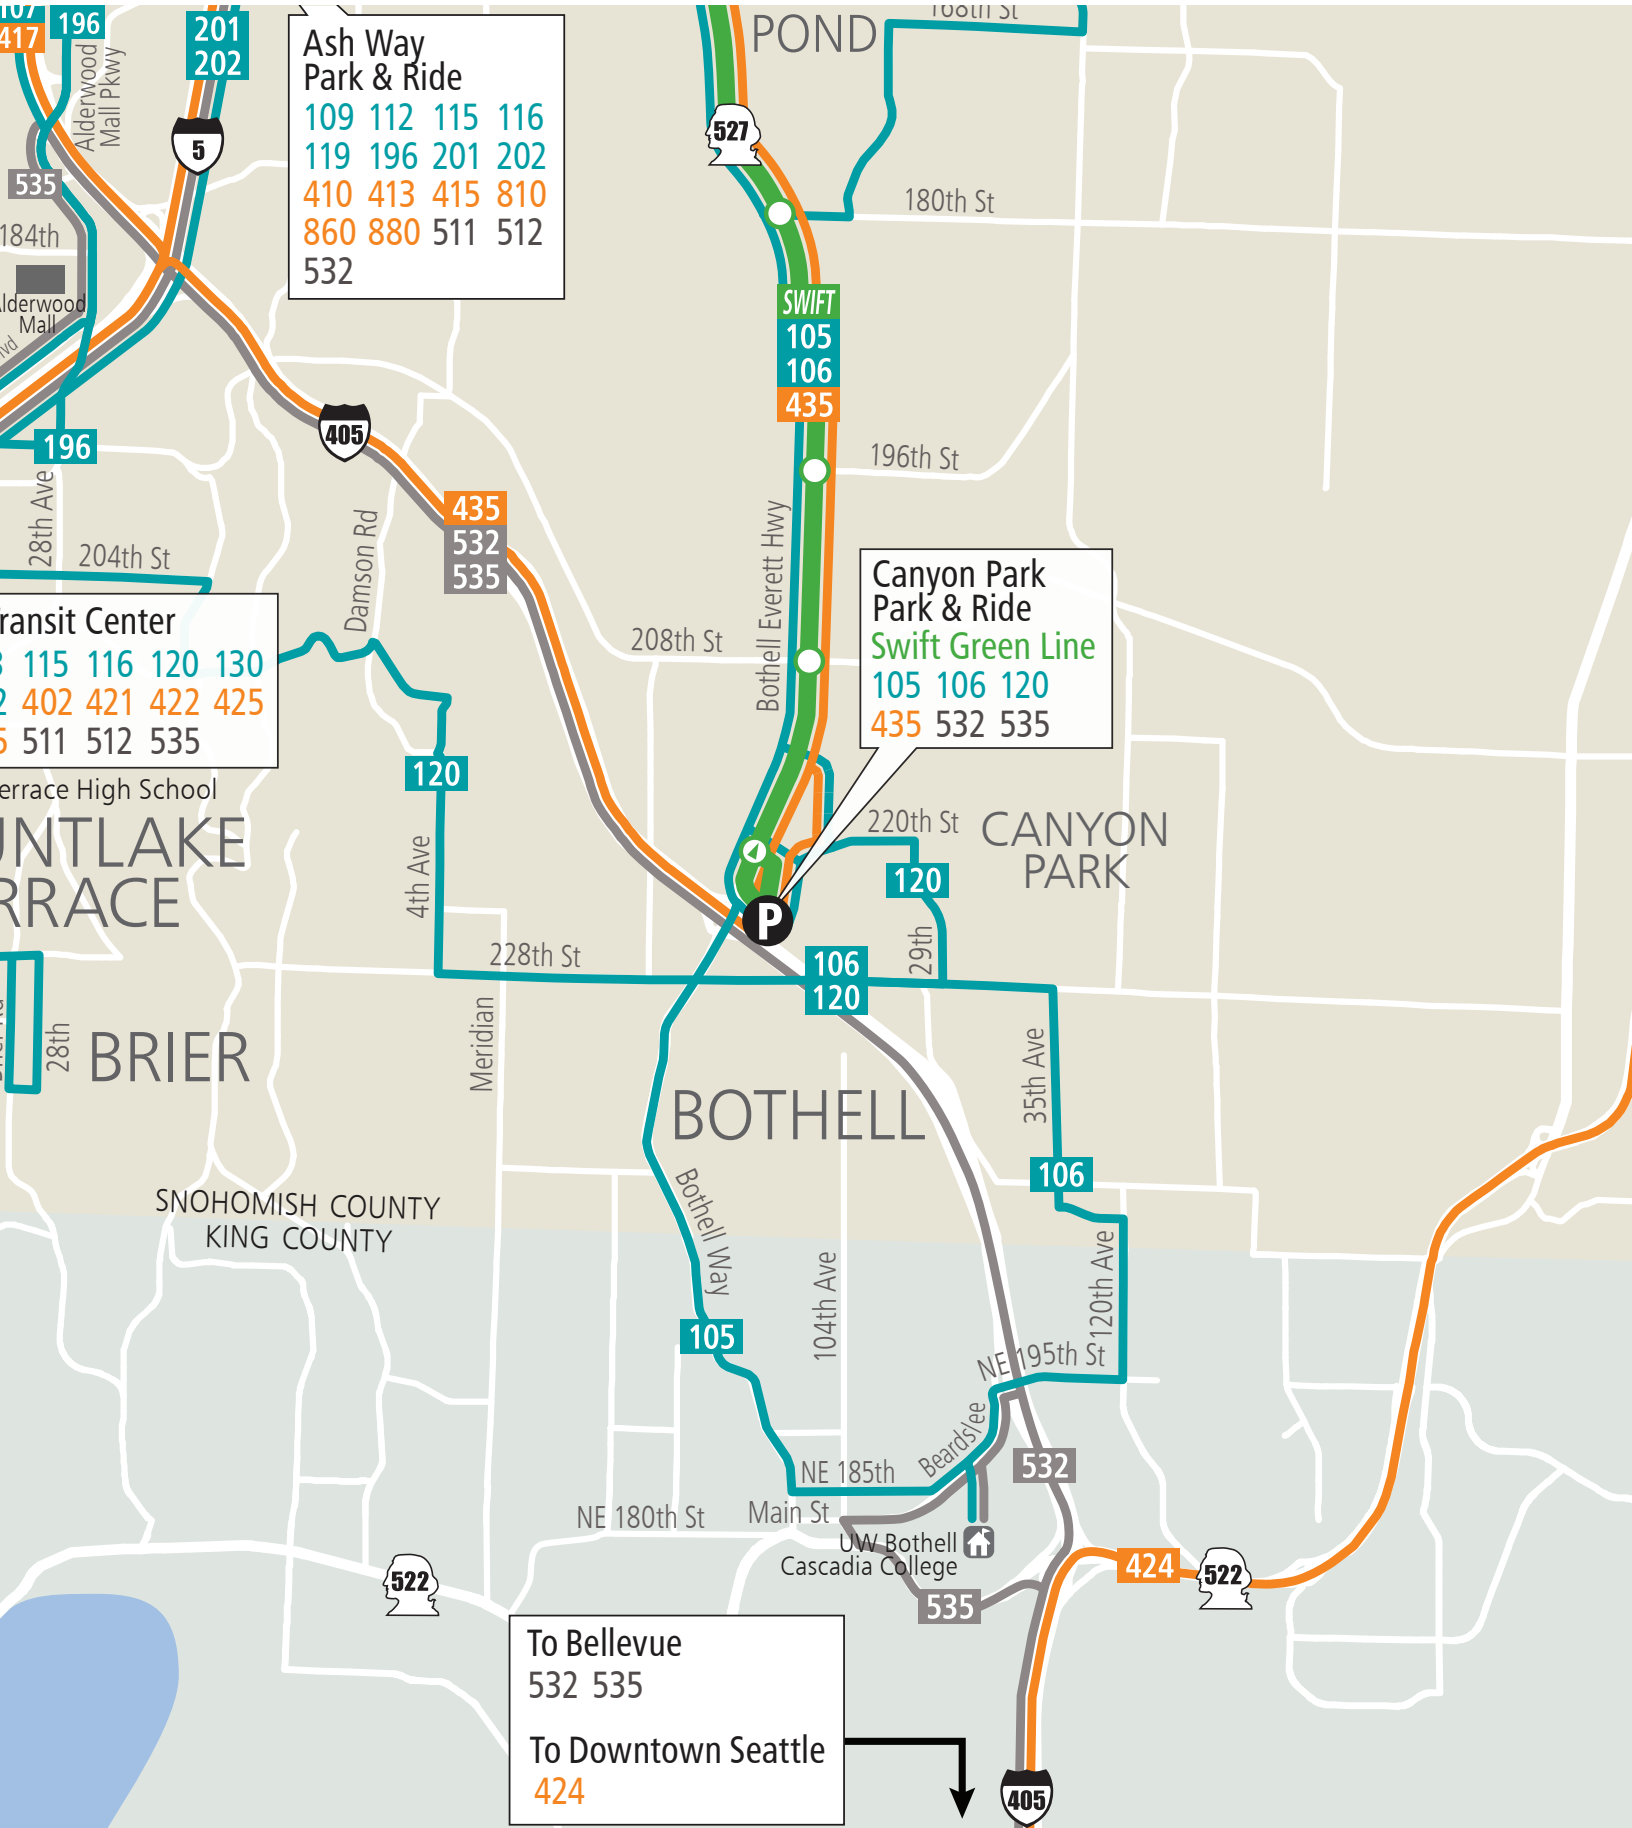

Community Transit System Map

Bothell/Canyon Park detail

October 2021

To Bellevue
532 535

To Downtown Seattle
424