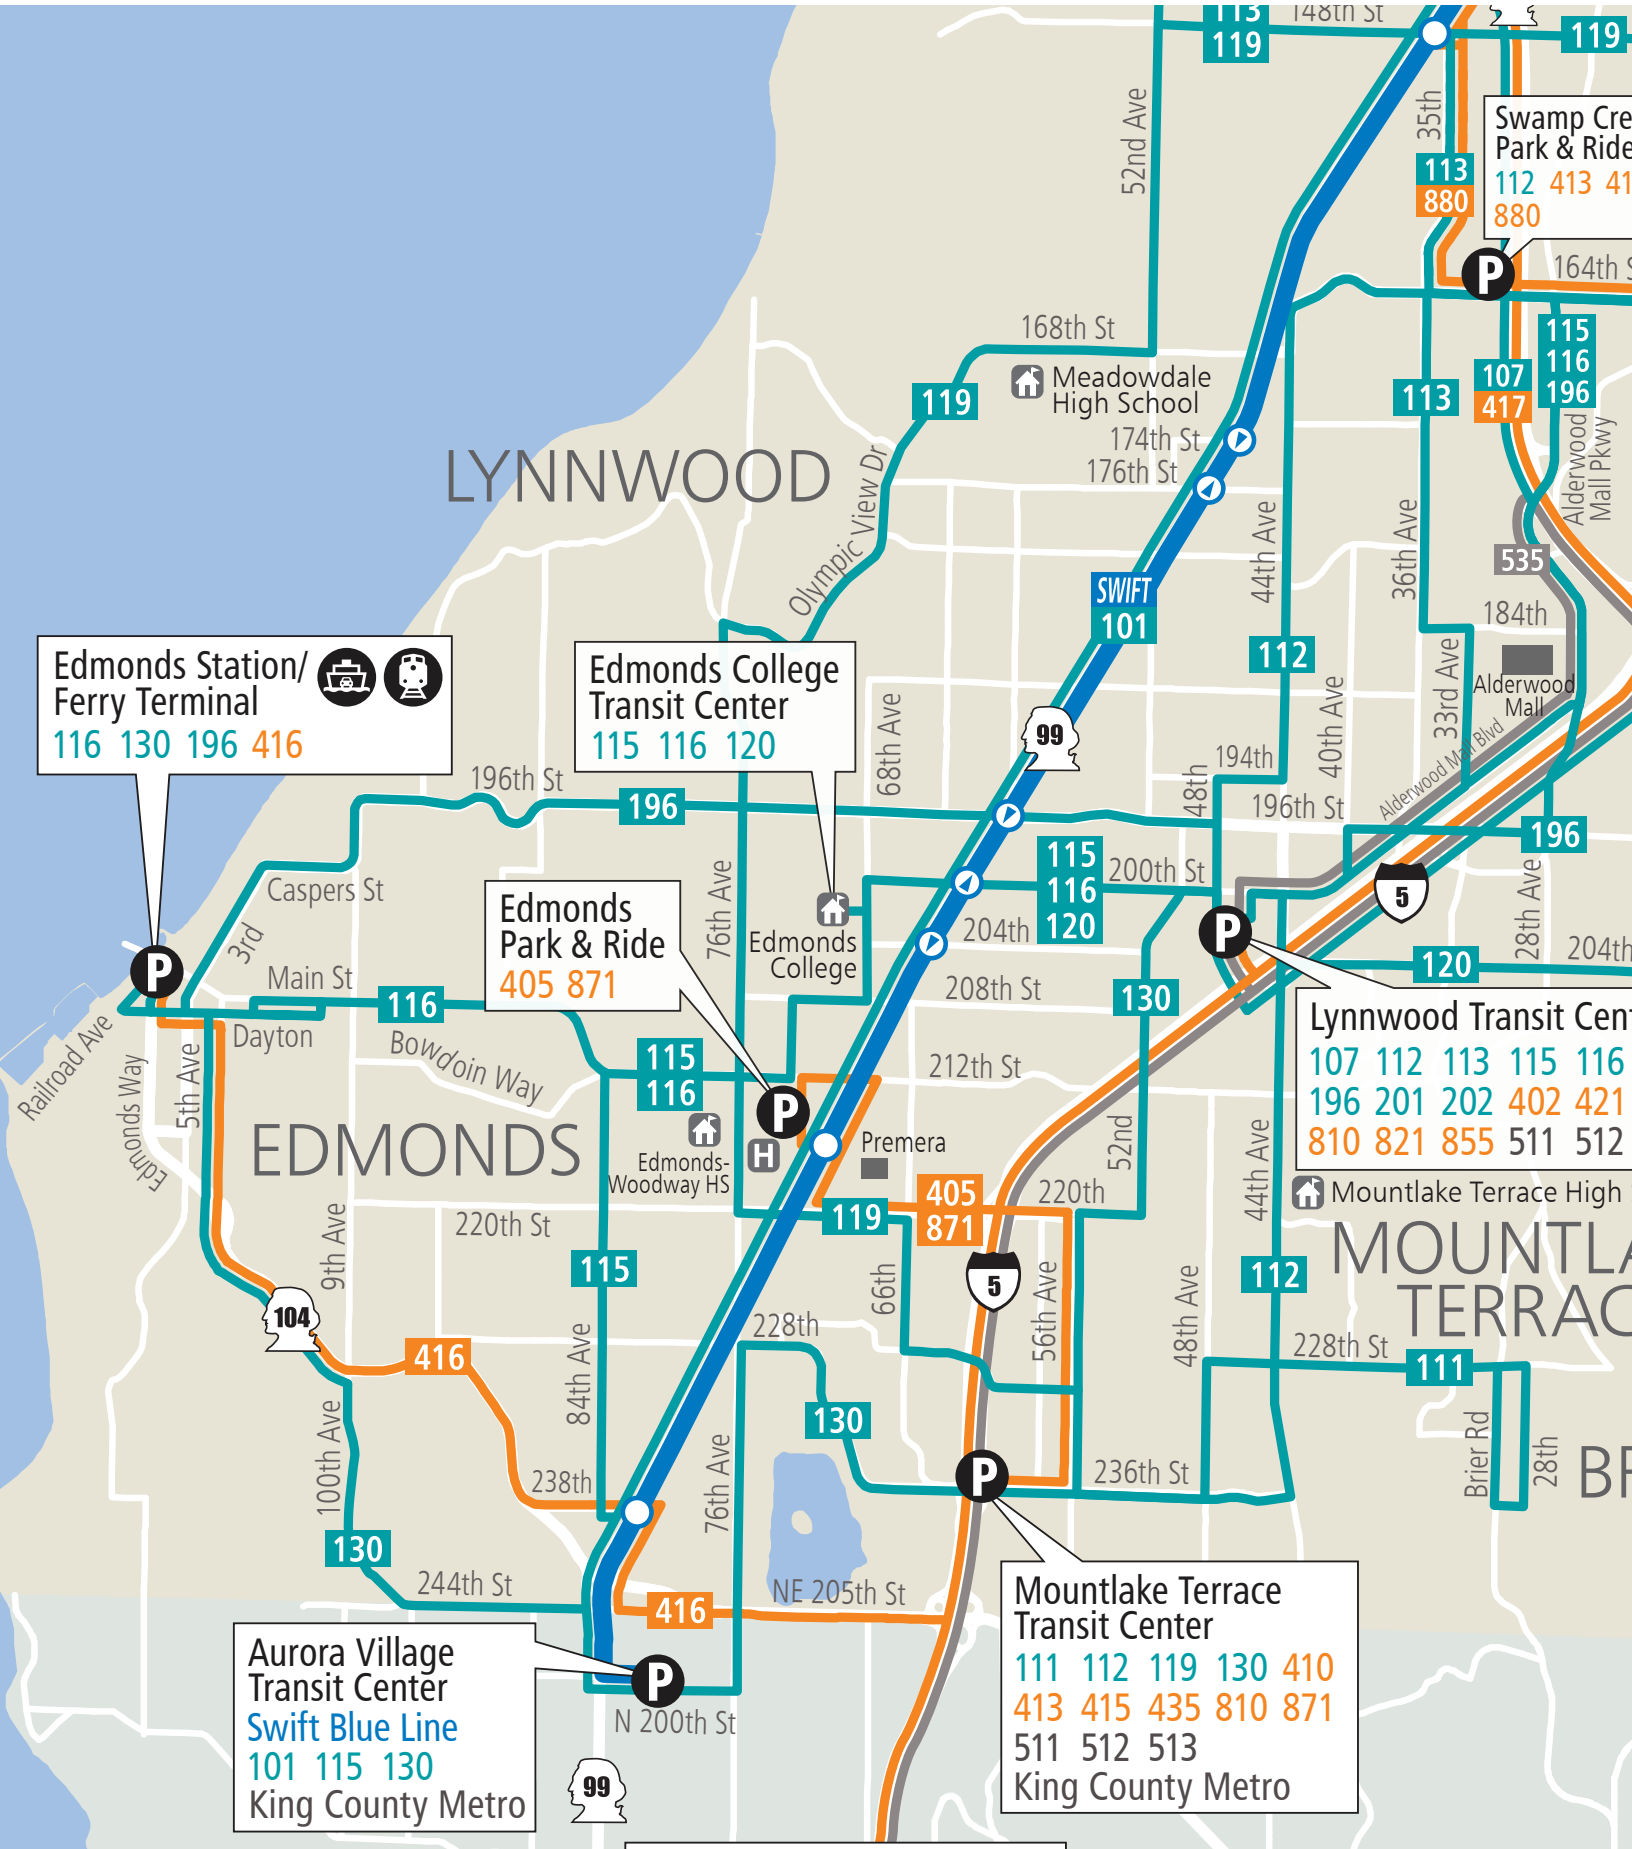

# Community Transit System Map

## Edmonds detail

October 2021

**Edmonds Station/  
Ferry Terminal**  
116 130 196 416

**Edmonds College  
Transit Center**  
115 116 120

**Edmonds  
Park & Ride**  
405 871

**Lynnwood Transit Cen**  
107 112 113 115 116  
196 201 202 402 421  
810 821 855 511 512

**Aurora Village  
Transit Center**  
Swift Blue Line  
101 115 130  
King County Metro

**Mountlake Terrace  
Transit Center**  
111 112 119 130 410  
413 415 435 810 871  
511 512 513  
King County Metro