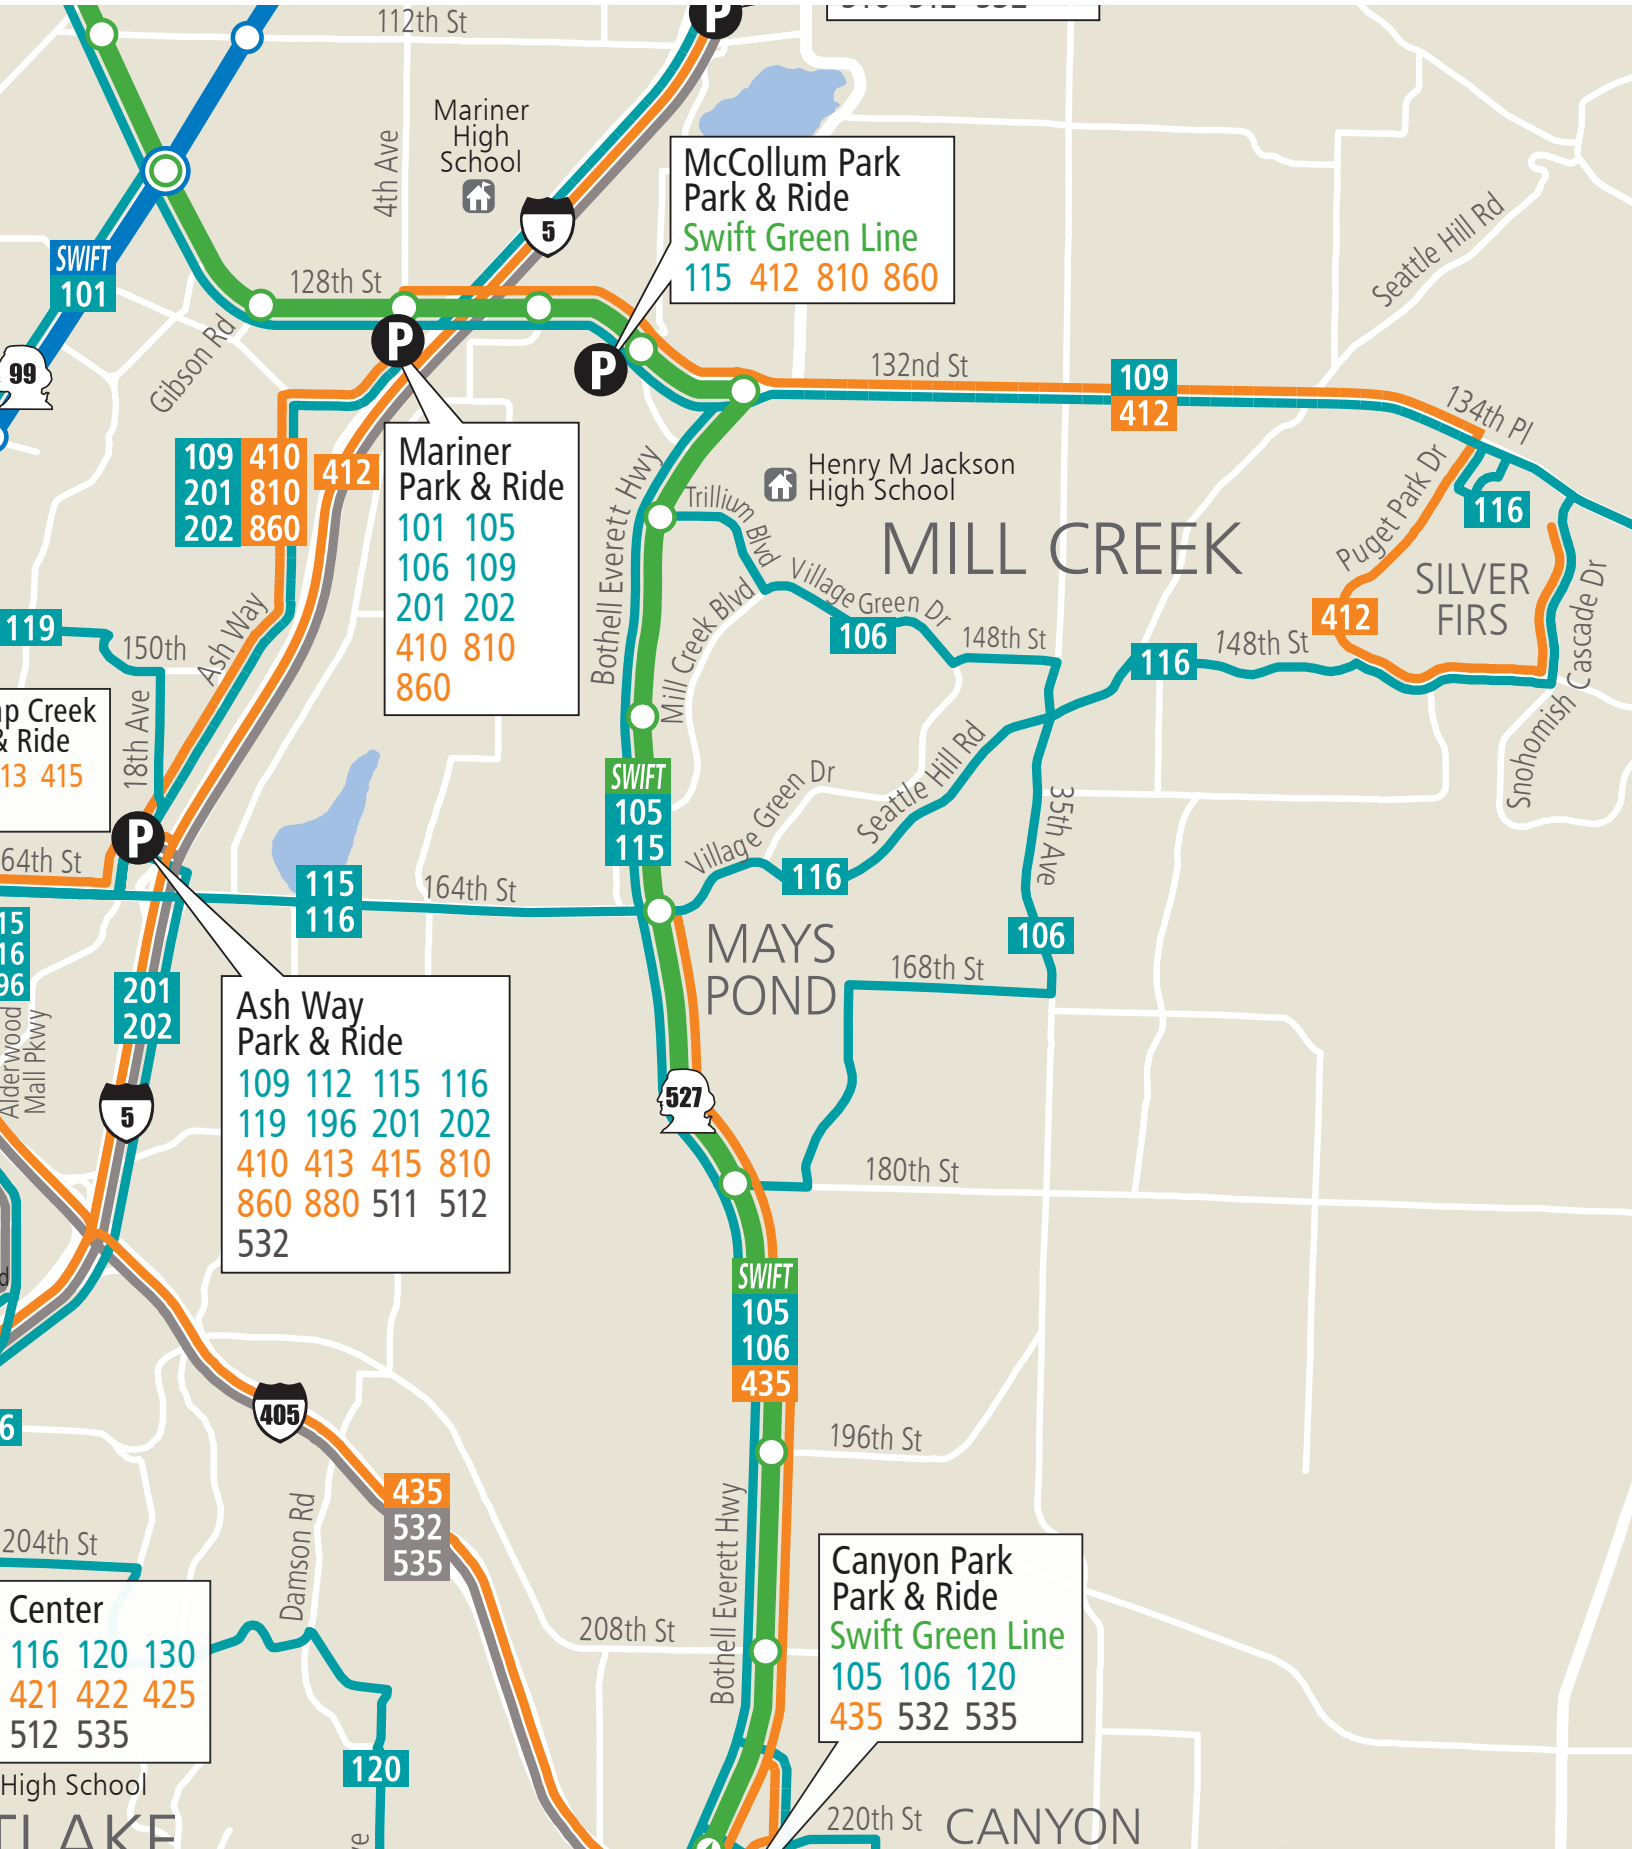

Community Transit System Map

Mill Creek detail

October 2021

McCullum Park
Park & Ride
Swift Green Line
115 412 810 860

Mariner
Park & Ride
101 105
106 109
201 202
410 810
860

Ash Way
Park & Ride
109 112 115 116
119 196 201 202
410 413 415 810
860 880 511 512
532

Canyon Park
Park & Ride
Swift Green Line
105 106 120
435 532 535

Center
116 120 130
421 422 425
512 535