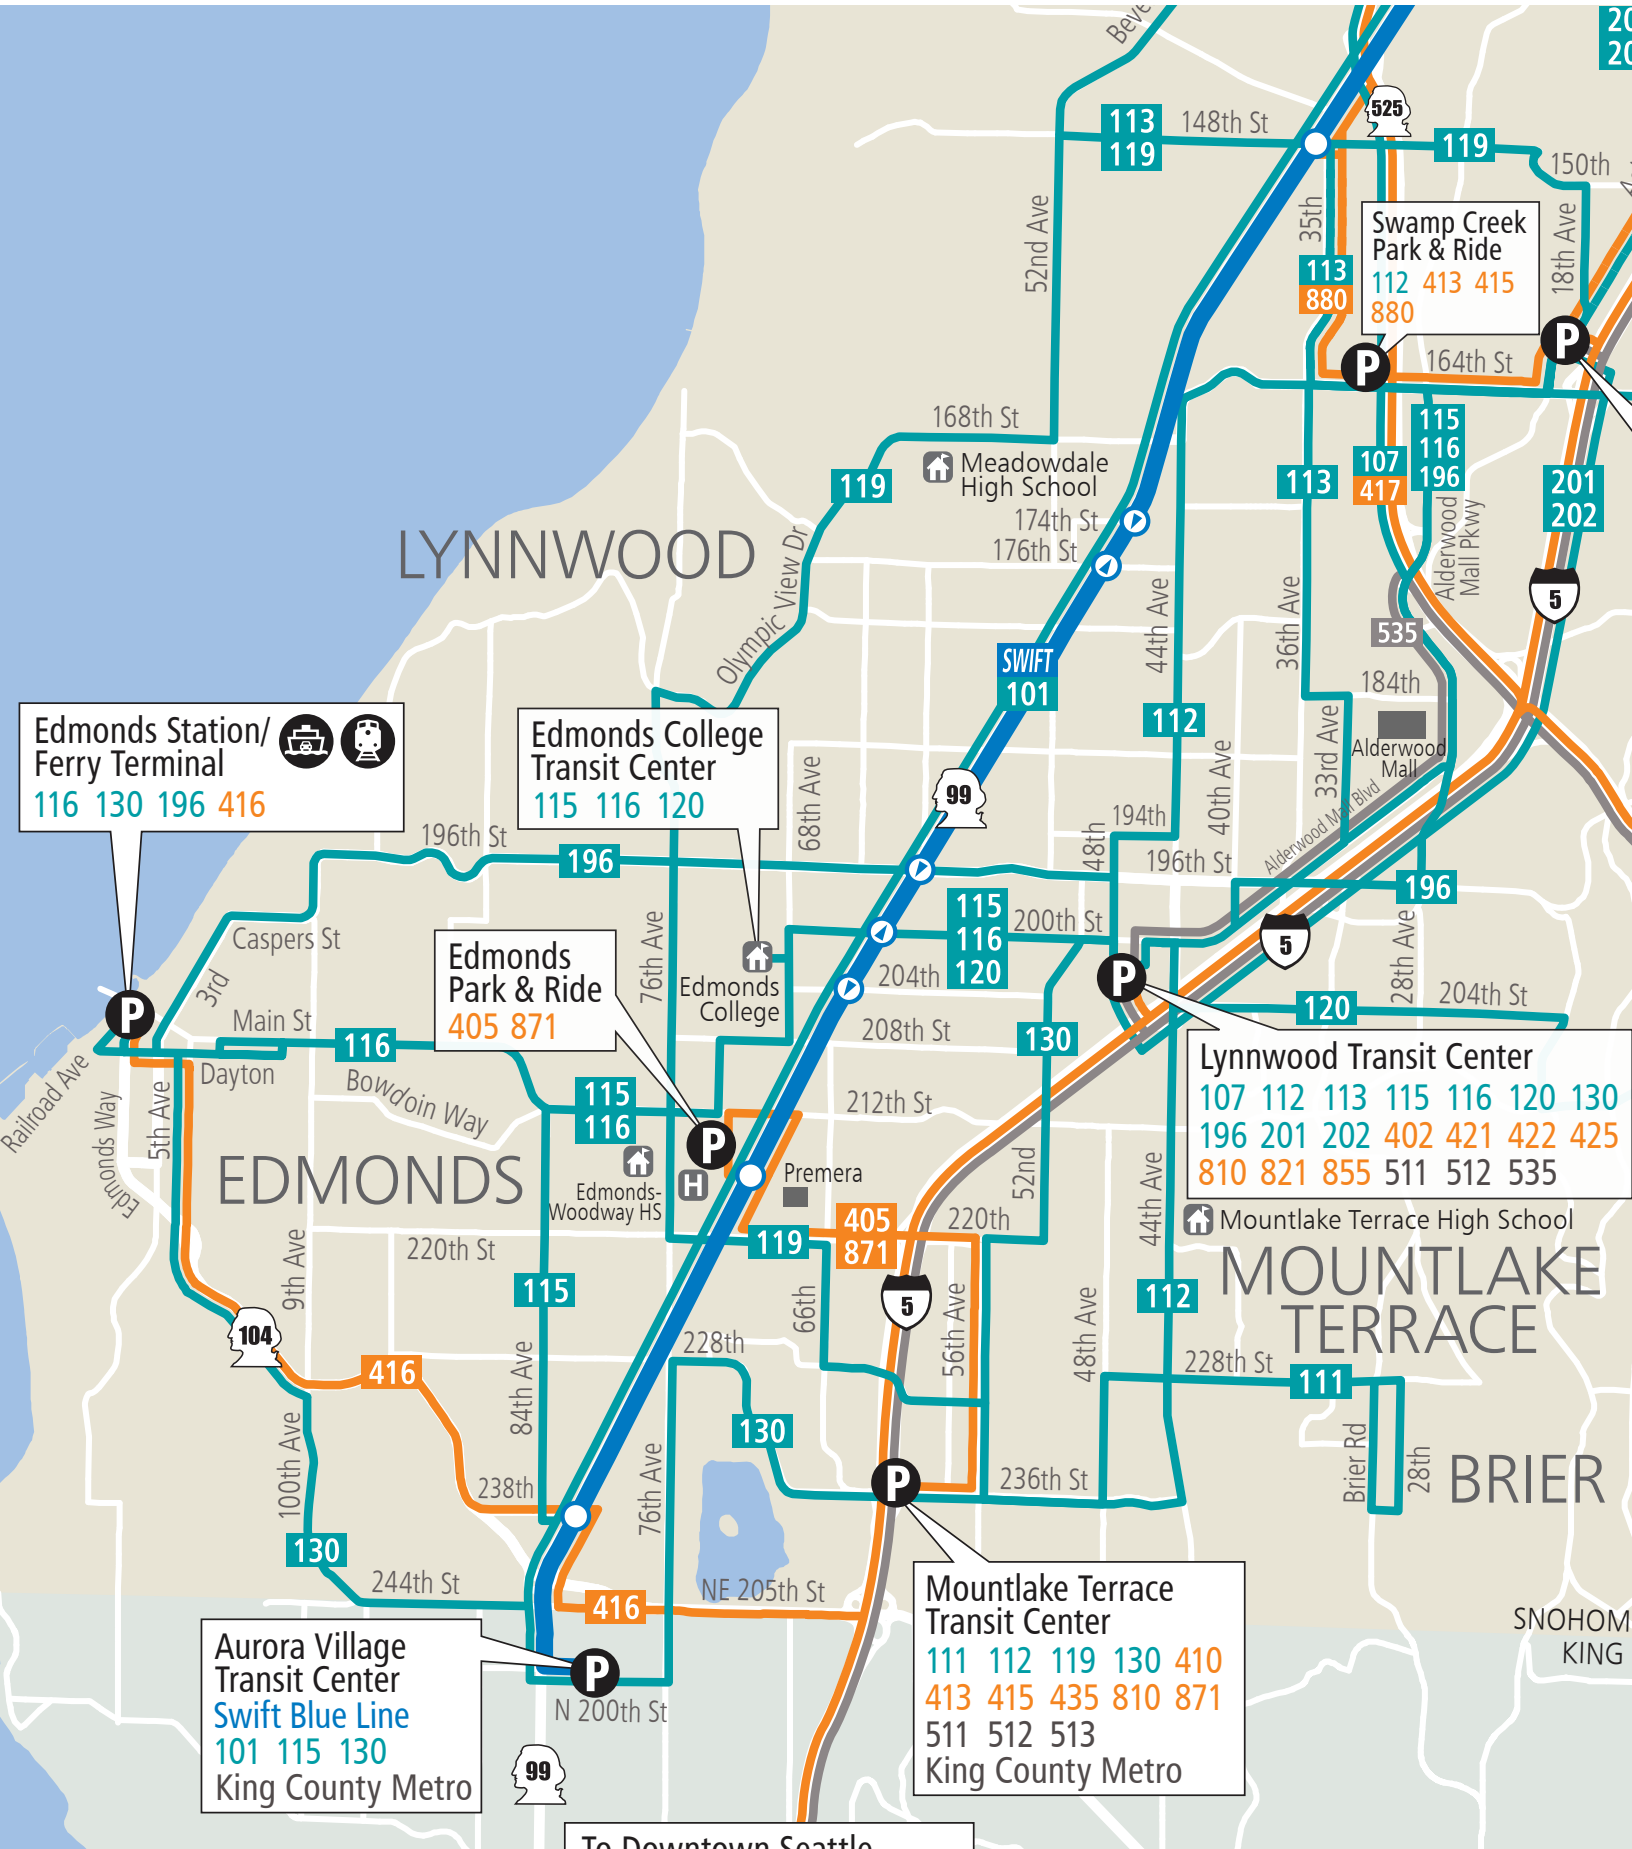

Community Transit System Map

Mountlake Terrace detail

October 2021

**Edmonds Station/
Ferry Terminal**
116 130 196 416

**Edmonds College
Transit Center**
115 116 120

**Edmonds
Park & Ride**
405 871

Lynnwood Transit Center
107 112 113 115 116 120 130
196 201 202 402 421 422 425
810 821 855 511 512 535

**Aurora Village
Transit Center**
Swift Blue Line
101 115 130
King County Metro

**Mountlake Terrace
Transit Center**
111 112 119 130 410
413 415 435 810 871
511 512 513
King County Metro

To Downtown Seattle