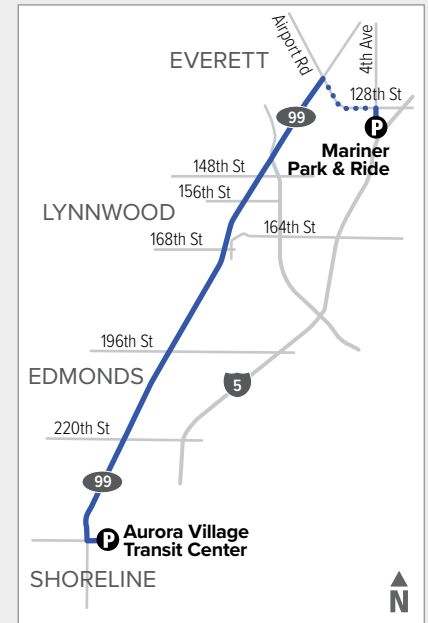

Route 101

Mariner Park & Ride – Aurora Village

Snow Route

- Route segments served
- ⋯ Route segments not served

Effective: 3/20/2022

Additional trip changes may occur. For the most up-to-date schedule information, visit communitytransit.org/alerts. Visit communitytransit.org/holidays for a list of observed holidays and service impacts or call (425) 353-7433.

Route 101

Weekdays

To Aurora Village Transit Center

Mariner Park & Ride Bay 3	Hwy 99 & Airport Rd	Hwy 99 & 148th St SW	Hwy 99 & 196th St SW	Aurora Village Transit Center
1	2	3	4	5
5:20	5:25	5:28	5:35	5:51
5:50	5:55	5:58	6:05	6:22
6:20	6:25	6:30	6:39	6:56
6:49	6:54	6:59	7:08	7:26
7:20	7:25	7:30	7:39	7:58
7:48	7:53	7:58	8:07	8:26
8:20	8:25	8:30	8:39	8:58
8:48	8:53	8:58	9:07	9:26
9:20	9:25	9:30	9:39	9:58
9:49	9:54	9:59	10:08	10:27
10:20	10:25	10:30	10:39	10:59
10:50	10:55	11:00	11:09	11:29
11:21	11:26	11:31	11:40	12:00
11:50	11:55	12:00	12:10	12:30
12:20	12:25	12:30	12:40	1:00
12:50	12:56	1:01	1:11	1:31
1:22	1:28	1:33	1:43	2:04
1:51	1:57	2:02	2:12	2:34
2:22	2:28	2:33	2:43	3:05
2:52	2:59	3:04	3:14	3:35
3:26	3:33	3:38	3:48	4:09
3:58	4:05	4:10	4:20	4:41
4:28	4:35	4:40	4:50	5:11
5:02	5:09	5:14	5:24	5:45
5:33	5:40	5:45	5:55	6:16
6:07	6:14	6:18	6:28	6:47
6:35	6:42	6:46	6:54	7:10
7:02	7:09	7:13	7:21	7:37
7:30	7:35	7:39	7:47	8:03
8:01	8:06	8:10	8:18	8:34
8:25	8:30	8:34	8:42	8:58
8:50	8:54	8:58	9:06	9:22
9:20	9:24	9:28	9:36	9:51
9:50	9:54	9:58	10:04	10:19
10:20	10:24	10:27	10:33	10:48
10:50	10:54	10:57	11:03	11:17