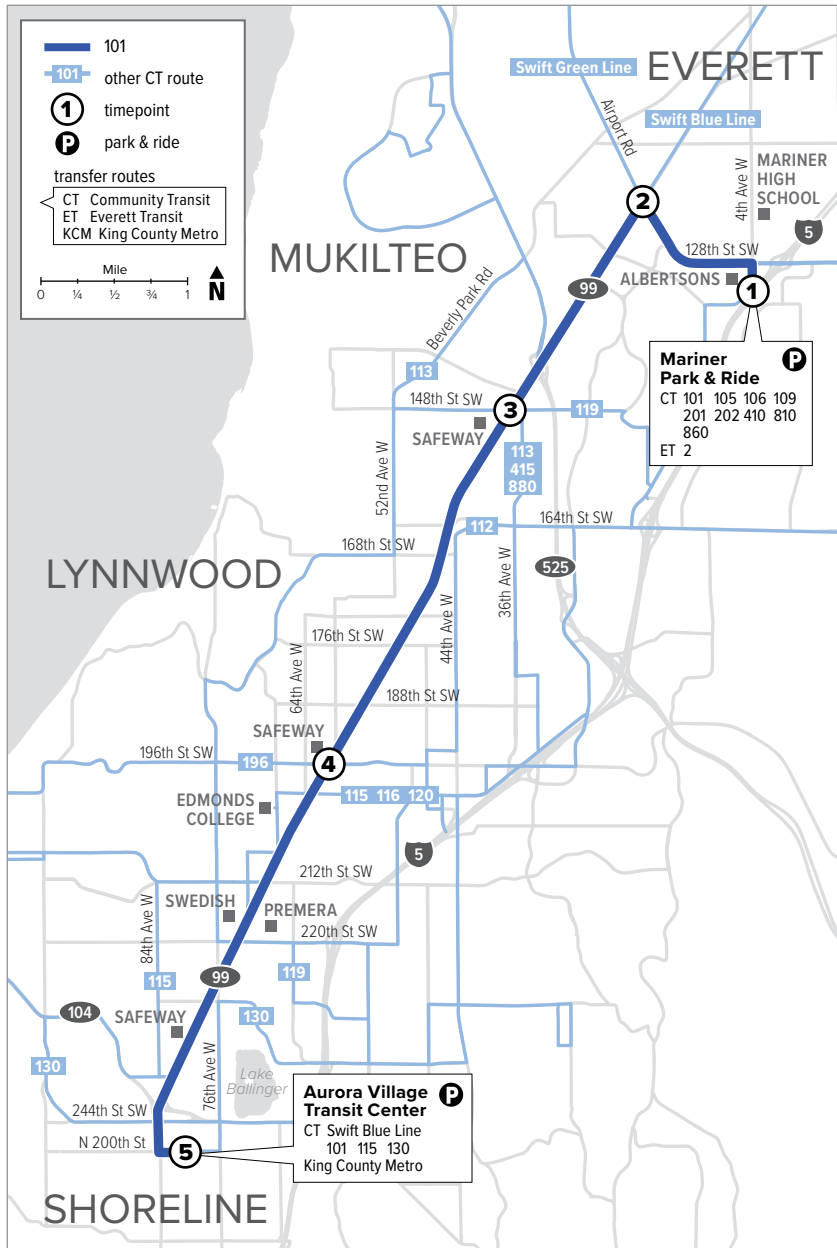

Route 101

Mariner Park & Ride – Aurora Village

Snow Route

- Route segments served
- ⋯ Route segments not served

Effective: 3/20/2022

Additional trip changes may occur. For the most up-to-date schedule information, visit communitytransit.org/alerts. Visit communitytransit.org/holidays for a list of observed holidays and service impacts or call (425) 353-7433.

Route 101

Weekdays

To Aurora Village Transit Center

Mariner Park & Ride Bay 3	Hwy 99 & Airport Rd	Hwy 99 & 148th St SW	Hwy 99 & 196th St SW	Aurora Village Transit Center
1	2	3	4	5
5:20	5:25	5:28	5:35	5:51
5:50	5:55	5:58	6:05	6:22
6:20	6:25	6:30	6:39	6:56
6:49	6:54	6:59	7:08	7:26
7:20	7:25	7:30	7:39	7:58
7:48	7:53	7:58	8:07	8:26
8:20	8:25	8:30	8:39	8:58
8:48	8:53	8:58	9:07	9:26
9:20	9:25	9:30	9:39	9:58
9:49	9:54	9:59	10:08	10:27
10:20	10:25	10:30	10:39	10:59
10:50	10:55	11:00	11:09	11:29
11:21	11:26	11:31	11:40	12:00
11:50	11:55	12:00	12:10	12:30
12:20	12:25	12:30	12:40	1:00
12:50	12:56	1:01	1:11	1:31
1:22	1:28	1:33	1:43	2:04
1:51	1:57	2:02	2:12	2:34
2:22	2:28	2:33	2:43	3:05
2:52	2:59	3:04	3:14	3:35
3:26	3:33	3:38	3:48	4:09
3:58	4:05	4:10	4:20	4:41
4:28	4:35	4:40	4:50	5:11
5:02	5:09	5:14	5:24	5:45
5:33	5:40	5:45	5:55	6:16
6:07	6:14	6:18	6:28	6:47
6:35	6:42	6:46	6:54	7:10
7:02	7:09	7:13	7:21	7:37
7:30	7:35	7:39	7:47	8:03
8:01	8:06	8:10	8:18	8:34
8:25	8:30	8:34	8:42	8:58
8:50	8:54	8:58	9:06	9:22
9:20	9:24	9:28	9:36	9:51
9:50	9:54	9:58	10:04	10:19
10:20	10:24	10:27	10:33	10:48
10:50	10:54	10:57	11:03	11:17