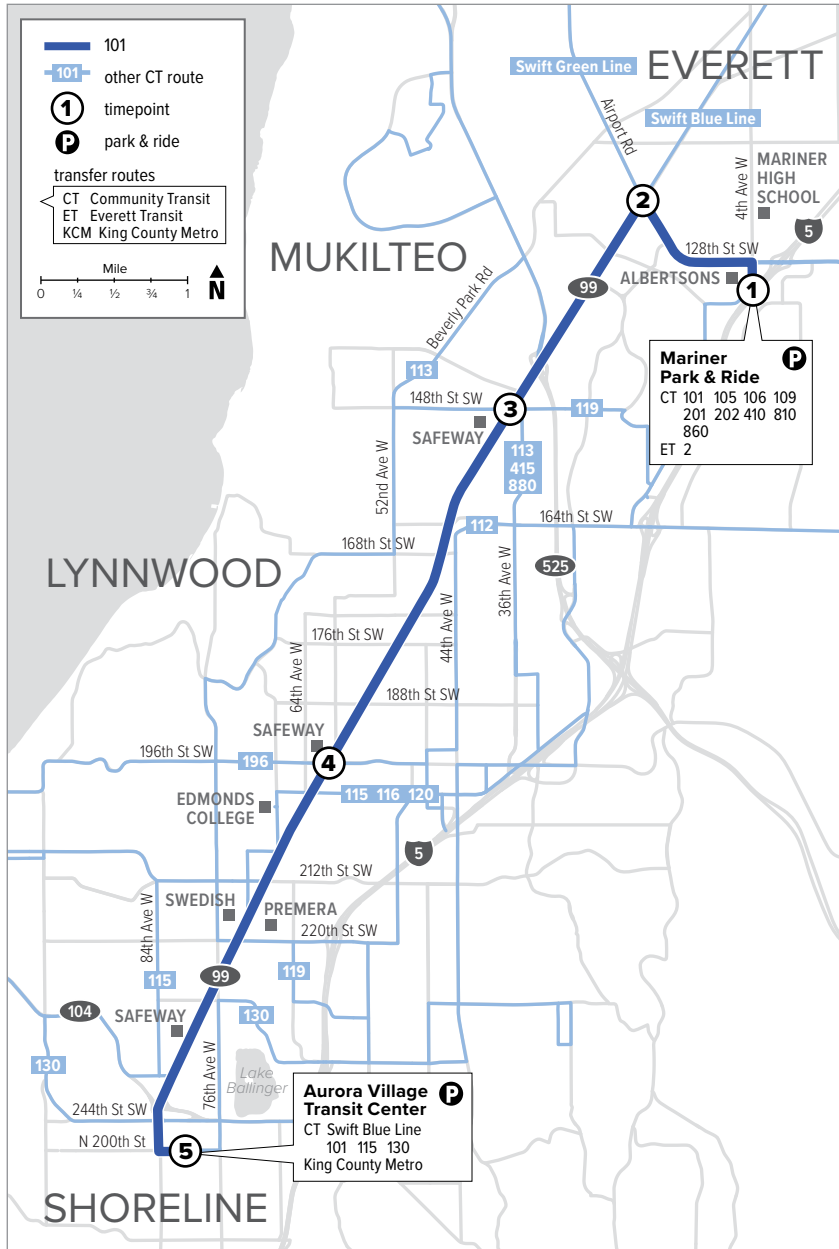

# Route 101

## Mariner Park & Ride – Aurora Village

**Effective: 3/20/2022**

Additional trip changes may occur. For the most up-to-date schedule information, visit [communitytransit.org/alerts](http://communitytransit.org/alerts). Visit [communitytransit.org/holidays](http://communitytransit.org/holidays) for a list of observed holidays and service impacts or call (425) 353-7433.

Sunday

To Mariner Park & Ride

Aurora Village Transit Center Bay 7	Hwy 99 & 196th St SW	Hwy 99 & 148th St SW	Hwy 99 & Airport Rd	Mariner Park & Ride
<b>5</b>	<b>4</b>	<b>3</b>	<b>2</b>	<b>1</b>
6:50	6:59	7:06	7:10	7:15
7:50	7:59	8:06	8:10	8:16
8:50	9:01	9:08	9:12	9:20
9:50	10:01	10:09	10:13	10:22
10:50	11:02	11:10	11:14	11:23
11:50	<b>12:02</b>	<b>12:10</b>	<b>12:15</b>	<b>12:24</b>
<b>12:50</b>	<b>1:02</b>	<b>1:10</b>	<b>1:15</b>	<b>1:24</b>
<b>1:50</b>	<b>2:02</b>	<b>2:10</b>	<b>2:15</b>	<b>2:24</b>
<b>2:50</b>	<b>3:02</b>	<b>3:12</b>	<b>3:17</b>	<b>3:26</b>
<b>3:50</b>	<b>4:02</b>	<b>4:12</b>	<b>4:17</b>	<b>4:26</b>
<b>4:50</b>	<b>5:02</b>	<b>5:12</b>	<b>5:17</b>	<b>5:26</b>
<b>5:50</b>	<b>6:02</b>	<b>6:12</b>	<b>6:16</b>	<b>6:25</b>
<b>6:50</b>	<b>7:02</b>	<b>7:12</b>	<b>7:16</b>	<b>7:25</b>
<b>7:50</b>	<b>8:01</b>	<b>8:09</b>	<b>8:13</b>	<b>8:21</b>
<b>8:50</b>	<b>9:00</b>	<b>9:08</b>	<b>9:12</b>	<b>9:19</b>