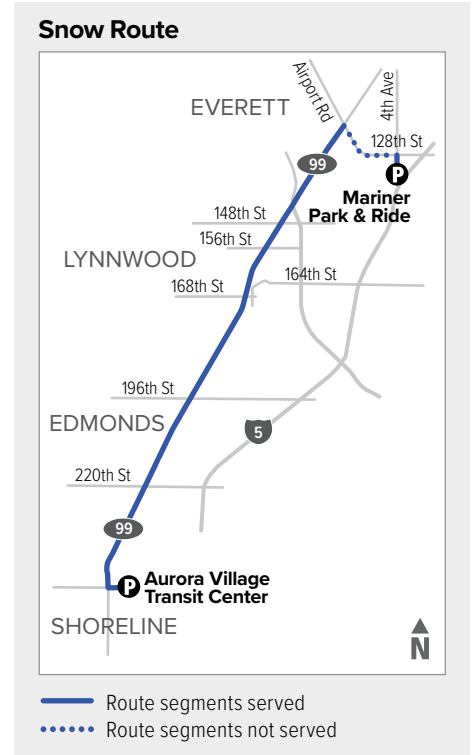

Route 101

Mariner Park & Ride – Aurora Village

Effective: 3/20/2022

Additional trip changes may occur. For the most up-to-date schedule information, visit communitytransit.org/alerts. Visit communitytransit.org/holidays for a list of observed holidays and service impacts or call (425) 353-7433.