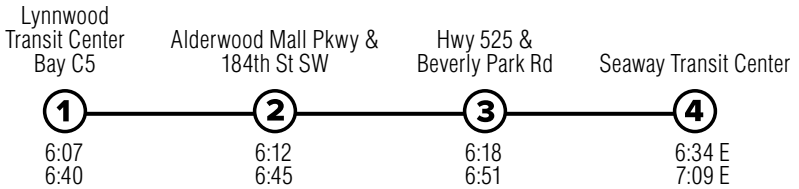

# Route 107

## Lynnwood Transit Center – Seaway Transit Center

**Effective: 3/20/2022**

Additional trip changes may occur. For the most up-to-date schedule information, visit [communitytransit.org/alerts](http://communitytransit.org/alerts). Visit [communitytransit.org/holidays](http://communitytransit.org/holidays) for a list of observed holidays and service impacts or call (425) 353-7433.

## To Seaway Transit Center