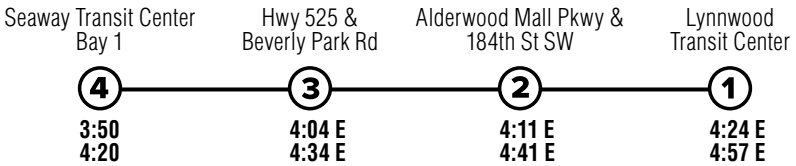

Weekdays

To Lynnwood Transit Center

E - Estimated time: Bus may leave earlier than shown

Bold - PM trip

Effective: 3/20/2022

Additional trip changes may occur. For the most up-to-date schedule information, visit communitytransit.org/alerts. Visit communitytransit.org/holidays for a list of observed holidays and service impacts or call (425) 353-7433.