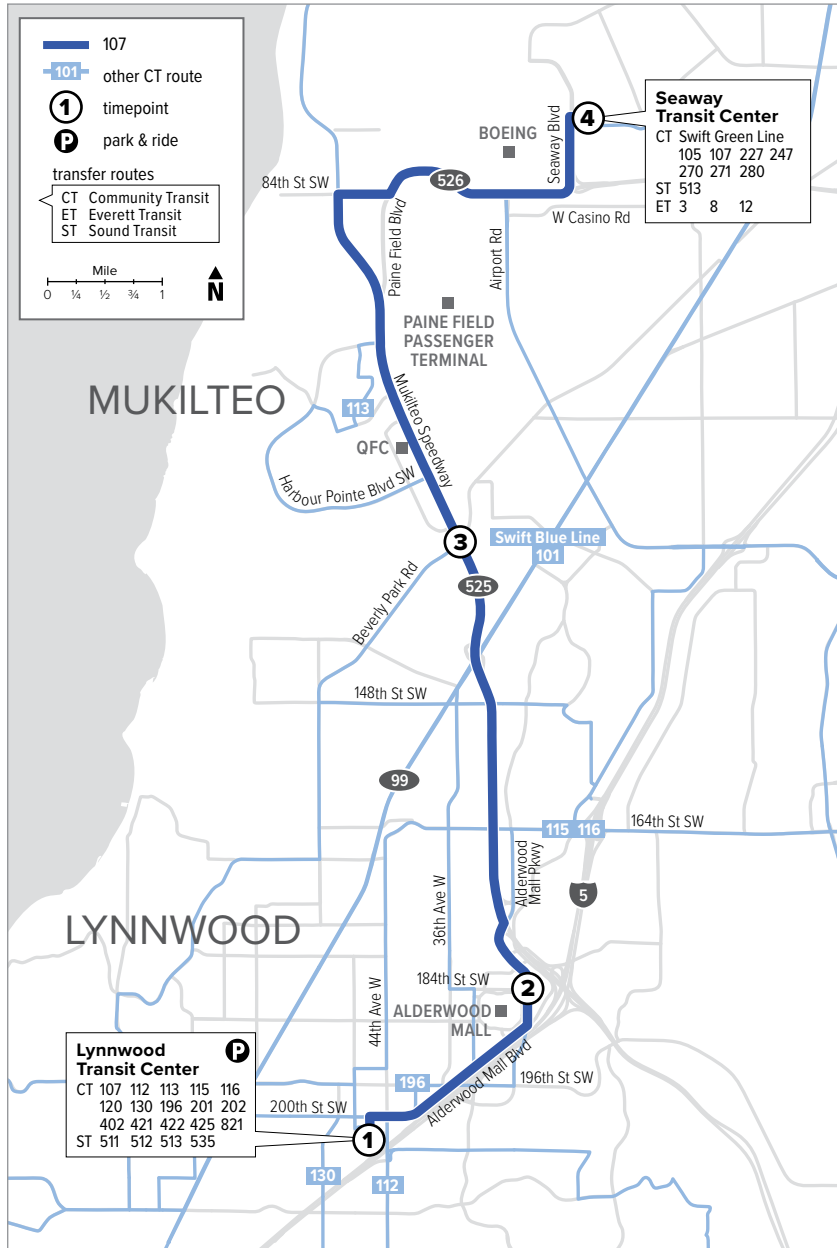

# Route 107

## Lynnwood Transit Center – Seaway Transit Center

**Effective: 3/20/2022**

Additional trip changes may occur. For the most up-to-date schedule information, visit [communitytransit.org/alerts](http://communitytransit.org/alerts). Visit [communitytransit.org/holidays](http://communitytransit.org/holidays) for a list of observed holidays and service impacts or call (425) 353-7433.

## To Seaway Transit Center