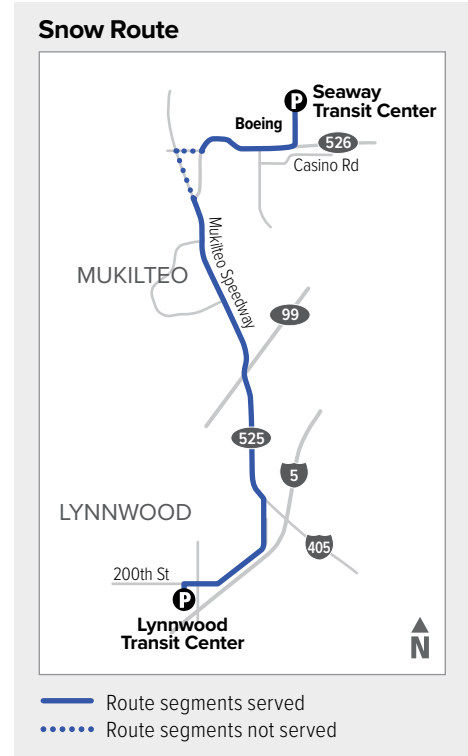

# Route 107

## Lynnwood Transit Center – Seaway Transit Center

**Effective: 3/20/2022**

Additional trip changes may occur. For the most up-to-date schedule information, visit [communitytransit.org/alerts](http://communitytransit.org/alerts). Visit [communitytransit.org/holidays](http://communitytransit.org/holidays) for a list of observed holidays and service impacts or call (425) 353-7433.

## To Seaway Transit Center