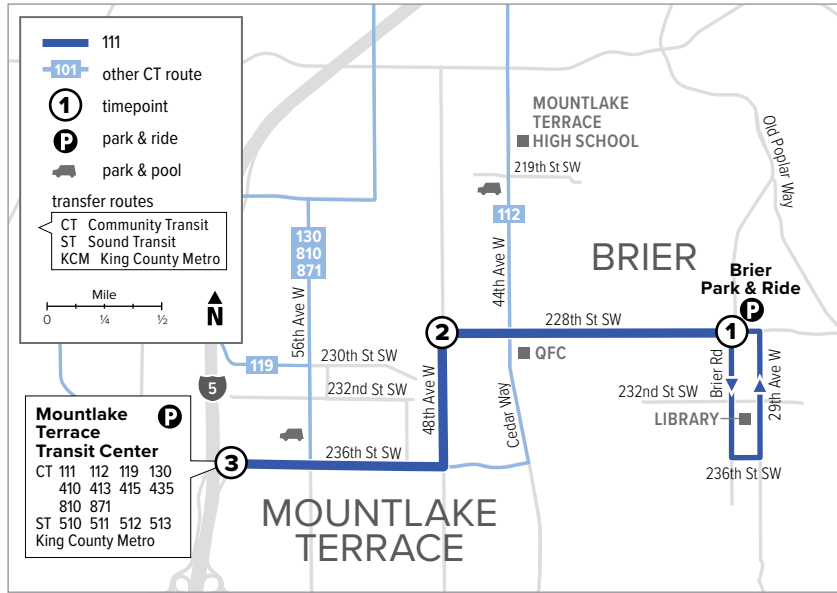

Route 111

Brier – Mountlake Terrace

Weekdays		To Mountlake Terrace
Brier Rd & 228th St SW	228th St SW & 48th Ave W	Mountlake Terrace Transit Center
1	2	3
6:22	6:28	6:34
6:52	6:59	7:05

Weekdays		To Brier
Mountlake Terrace Transit Center	228th St SW & 48th Ave W	228th St SW & 29th Ave W
3	2	1
4:40	4:43	4:53
5:40	5:43	5:53

Bold - PM trip

Effective: 3/20/2022

Additional trip changes may occur. For the most up-to-date schedule information, visit communitytransit.org/alerts. Visit communitytransit.org/holidays for a list of observed holidays and service impacts or call (425) 353-7433.