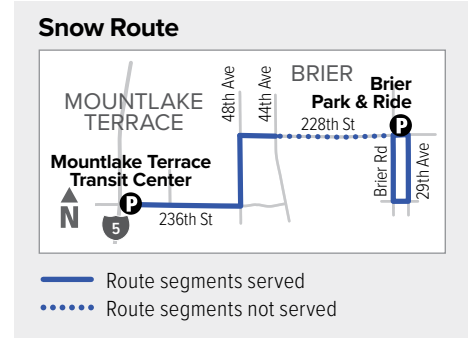

Route 111

Brier – Mountlake Terrace

Weekdays		To Mountlake Terrace
Brier Rd & 228th St SW	228th St SW & 48th Ave W	Mountlake Terrace Transit Center
1	2	3
6:22	6:28	6:34
6:52	6:59	7:05

Weekdays		To Brier
Mountlake Terrace Transit Center	228th St SW & 48th Ave W	228th St SW & 29th Ave W
3	2	1
4:40	4:43	4:53
5:40	5:43	5:53