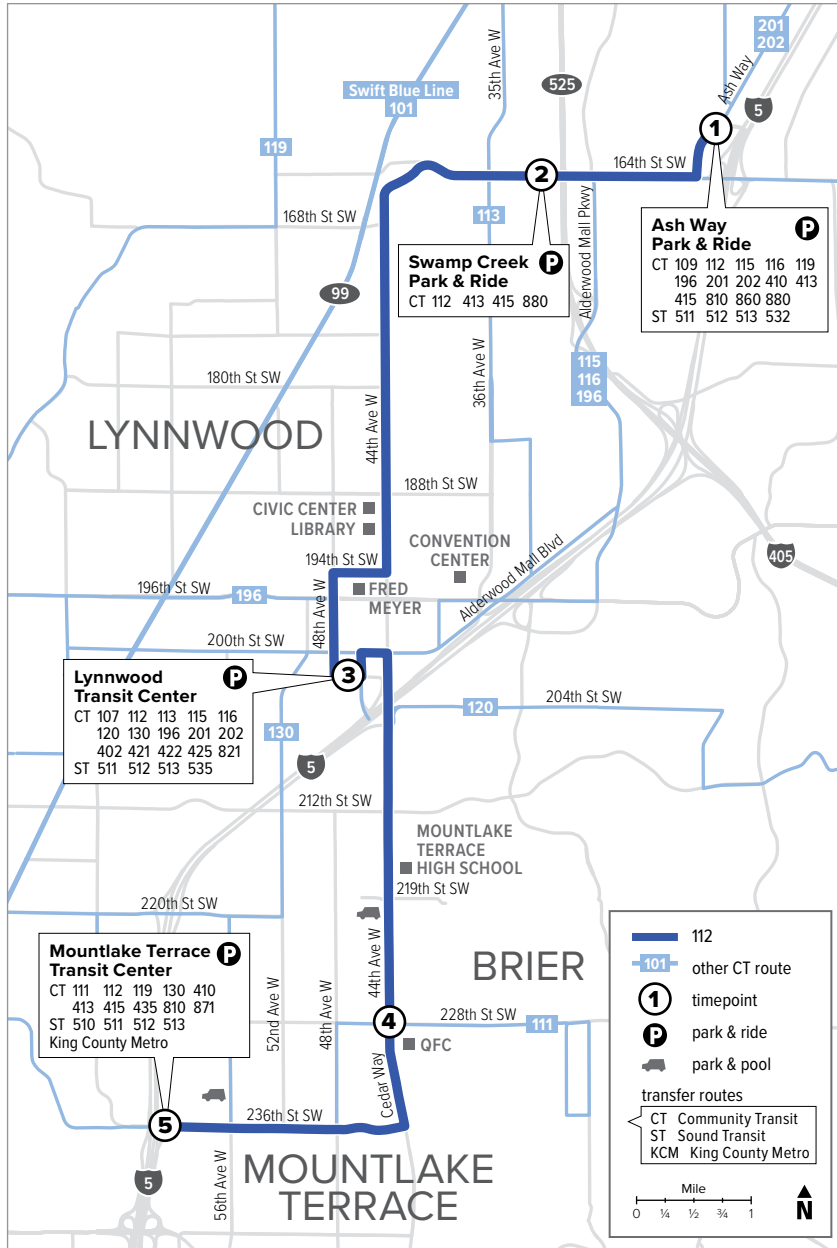

# Route 112

## Mountlake Terrace – Ash Way Park & Ride

**Effective: 3/20/2022**

Additional trip changes may occur. For the most up-to-date schedule information, visit [communitytransit.org/alerts](http://communitytransit.org/alerts). Visit [communitytransit.org/holidays](http://communitytransit.org/holidays) for a list of observed holidays and service impacts or call (425) 353-7433.

## To Mountlake Terrace

Ash Way Park & Ride Bay 3	Swamp Creek Park & Ride Bay 1	Lynnwood Transit Center Bay B5	44th Ave W & 228th St SW	Mountlake Terrace Transit Center
<b>1</b>	<b>2</b>	<b>3</b>	<b>4</b>	<b>5</b>
5:54	5:56	6:07	6:13	6:20
6:47	6:49	7:01	7:07	7:20
7:52	7:54	8:06	8:12	8:23
8:56	8:58	9:10	9:16	9:27
9:57	9:59	10:11	10:17	10:28
10:55	10:57	11:10	11:16	11:28
11:55	11:57	<b>12:10</b>	<b>12:16</b>	<b>12:27</b>
<b>12:53</b>	<b>12:55</b>	<b>1:09</b>	<b>1:15</b>	<b>1:27</b>
<b>1:55</b>	<b>1:57</b>	<b>2:11</b>	<b>2:17</b>	<b>2:29</b>
<b>2:39</b>	<b>2:41</b>	<b>2:55</b>	<b>3:01</b>	<b>3:13</b>
<b>3:44</b>	<b>3:46</b>	<b>4:00</b>	<b>4:07</b>	<b>4:21</b>
<b>4:43</b>	<b>4:45</b>	<b>5:00</b>	<b>5:07</b>	<b>5:21</b>
<b>5:56</b>	<b>5:58</b>	<b>6:13</b>	<b>6:20</b>	<b>6:33</b>
<b>6:57</b>	<b>6:59</b>	<b>7:13</b>	<b>7:20</b>	<b>7:31</b>
<b>7:57</b>	<b>7:59</b>	<b>8:13</b>	<b>8:19</b>	<b>8:30</b>
<b>8:57</b>	<b>8:59</b>	<b>9:13</b>	<b>9:19</b>	<b>9:28</b>