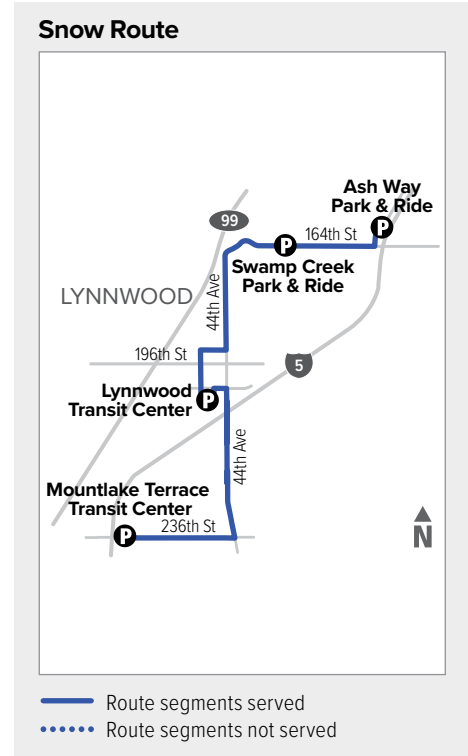

# Route 112

## Mountlake Terrace – Ash Way Park & Ride

**Effective: 3/20/2022**

Additional trip changes may occur. For the most up-to-date schedule information, visit [communitytransit.org/alerts](http://communitytransit.org/alerts). Visit [communitytransit.org/holidays](http://communitytransit.org/holidays) for a list of observed holidays and service impacts or call (425) 353-7433.

## To Mountlake Terrace

Ash Way Park & Ride Bay 3	Swamp Creek Park & Ride Bay 1	Lynnwood Transit Center Bay B5	44th Ave W & 228th St SW	Mountlake Terrace Transit Center
<b>1</b>	<b>2</b>	<b>3</b>	<b>4</b>	<b>5</b>
5:54	5:56	6:07	6:13	6:20
6:47	6:49	7:01	7:07	7:20
7:52	7:54	8:06	8:12	8:23
8:56	8:58	9:10	9:16	9:27
9:57	9:59	10:11	10:17	10:28
10:55	10:57	11:10	11:16	11:28
11:55	11:57	<b>12:10</b>	<b>12:16</b>	<b>12:27</b>
<b>12:53</b>	<b>12:55</b>	<b>1:09</b>	<b>1:15</b>	<b>1:27</b>
<b>1:55</b>	<b>1:57</b>	<b>2:11</b>	<b>2:17</b>	<b>2:29</b>
<b>2:39</b>	<b>2:41</b>	<b>2:55</b>	<b>3:01</b>	<b>3:13</b>
<b>3:44</b>	<b>3:46</b>	<b>4:00</b>	<b>4:07</b>	<b>4:21</b>
<b>4:43</b>	<b>4:45</b>	<b>5:00</b>	<b>5:07</b>	<b>5:21</b>
<b>5:56</b>	<b>5:58</b>	<b>6:13</b>	<b>6:20</b>	<b>6:33</b>
<b>6:57</b>	<b>6:59</b>	<b>7:13</b>	<b>7:20</b>	<b>7:31</b>
<b>7:57</b>	<b>7:59</b>	<b>8:13</b>	<b>8:19</b>	<b>8:30</b>
<b>8:57</b>	<b>8:59</b>	<b>9:13</b>	<b>9:19</b>	<b>9:28</b>