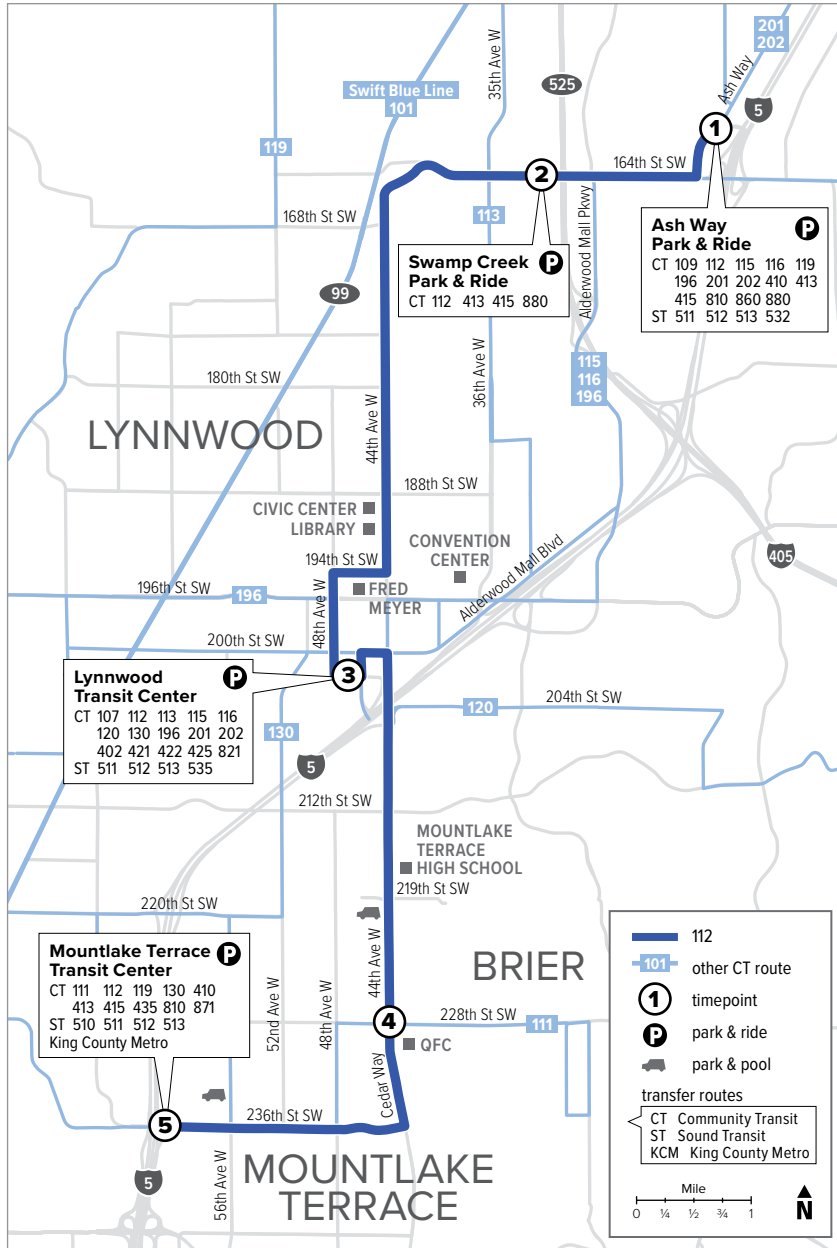

Route 112

Mountlake Terrace – Ash Way Park & Ride

Effective: 3/20/2022

Additional trip changes may occur. For the most up-to-date schedule information, visit communitytransit.org/alerts. Visit communitytransit.org/holidays for a list of observed holidays and service impacts or call (425) 353-7433.

Route 112

Weekdays

To Mountlake Terrace

Ash Way Park & Ride Bay 3	Swamp Creek Park & Ride Bay 1	Lynnwood Transit Center Bay B5	44th Ave W & 228th St SW	Mountlake Terrace Transit Center
1	2	3	4	5
5:54	5:56	6:07	6:13	6:20
6:47	6:49	7:01	7:07	7:20
7:52	7:54	8:06	8:12	8:23
8:56	8:58	9:10	9:16	9:27
9:57	9:59	10:11	10:17	10:28
10:55	10:57	11:10	11:16	11:28
11:55	11:57	12:10	12:16	12:27
12:53	12:55	1:09	1:15	1:27
1:55	1:57	2:11	2:17	2:29
2:39	2:41	2:55	3:01	3:13
3:44	3:46	4:00	4:07	4:21
4:43	4:45	5:00	5:07	5:21
5:56	5:58	6:13	6:20	6:33
6:57	6:59	7:13	7:20	7:31
7:57	7:59	8:13	8:19	8:30
8:57	8:59	9:13	9:19	9:28

Weekdays

To Ash Way Park & Ride

Mountlake Terrace Transit Center Bay 1	44th Ave W & 228th St SW	Lynnwood Transit Center Bay C5	Swamp Creek Park & Ride Bay 2	Ash Way Park & Ride
5	4	3	2	1
6:01	6:06	6:13	6:23	6:32
7:02	7:07	7:16	7:28	7:38
8:01	8:06	8:14	8:26	8:35
9:01	9:06	9:14	9:26	9:35
10:01	10:06	10:14	10:26	10:35
11:01	11:06	11:14	11:26	11:35
12:01	12:06	12:14	12:27	12:37
1:01	1:06	1:14	1:27	1:37
2:02	2:07	2:15	2:28	2:40
3:01	3:06	3:15	3:28	3:41
3:59	4:04	4:15	4:28	4:41
5:01	5:06	5:17	5:30	5:43
6:01	6:06	6:16	6:29	6:41
6:32	6:36	6:45	6:58	7:08
7:30	7:34	7:43	7:56	8:06
8:31	8:35	8:43	8:54	9:04
9:31	9:35	9:43	9:54	10:04