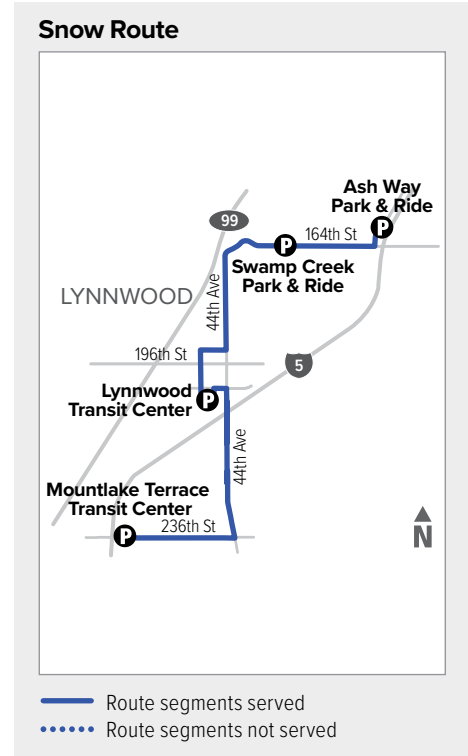

Route 112

Mountlake Terrace – Ash Way Park & Ride

Effective: 3/20/2022

Additional trip changes may occur. For the most up-to-date schedule information, visit communitytransit.org/alerts. Visit communitytransit.org/holidays for a list of observed holidays and service impacts or call (425) 353-7433.

Route 112

Weekdays

To Mountlake Terrace

Ash Way Park & Ride Bay 3	Swamp Creek Park & Ride Bay 1	Lynnwood Transit Center Bay B5	44th Ave W & 228th St SW	Mountlake Terrace Transit Center
1	2	3	4	5
5:54	5:56	6:07	6:13	6:20
6:47	6:49	7:01	7:07	7:20
7:52	7:54	8:06	8:12	8:23
8:56	8:58	9:10	9:16	9:27
9:57	9:59	10:11	10:17	10:28
10:55	10:57	11:10	11:16	11:28
11:55	11:57	12:10	12:16	12:27
12:53	12:55	1:09	1:15	1:27
1:55	1:57	2:11	2:17	2:29
2:39	2:41	2:55	3:01	3:13
3:44	3:46	4:00	4:07	4:21
4:43	4:45	5:00	5:07	5:21
5:56	5:58	6:13	6:20	6:33
6:57	6:59	7:13	7:20	7:31
7:57	7:59	8:13	8:19	8:30
8:57	8:59	9:13	9:19	9:28

Weekdays

To Ash Way Park & Ride

Mountlake Terrace Transit Center Bay 1	44th Ave W & 228th St SW	Lynnwood Transit Center Bay C5	Swamp Creek Park & Ride Bay 2	Ash Way Park & Ride
5	4	3	2	1
6:01	6:06	6:13	6:23	6:32
7:02	7:07	7:16	7:28	7:38
8:01	8:06	8:14	8:26	8:35
9:01	9:06	9:14	9:26	9:35
10:01	10:06	10:14	10:26	10:35
11:01	11:06	11:14	11:26	11:35
12:01	12:06	12:14	12:27	12:37
1:01	1:06	1:14	1:27	1:37
2:02	2:07	2:15	2:28	2:40
3:01	3:06	3:15	3:28	3:41
3:59	4:04	4:15	4:28	4:41
5:01	5:06	5:17	5:30	5:43
6:01	6:06	6:16	6:29	6:41
6:32	6:36	6:45	6:58	7:08
7:30	7:34	7:43	7:56	8:06
8:31	8:35	8:43	8:54	9:04
9:31	9:35	9:43	9:54	10:04