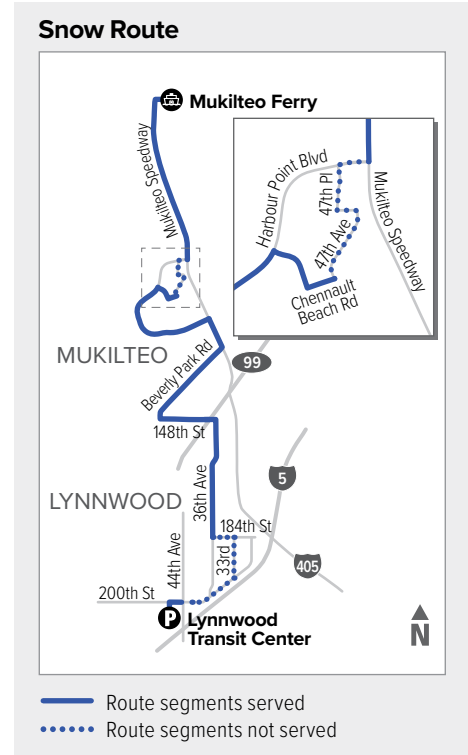

# Route 113

## Mukilteo – Lynnwood

**Effective: 3/20/2022**

Additional trip changes may occur. For the most up-to-date schedule information, visit [communitytransit.org/alerts](http://communitytransit.org/alerts). Visit [communitytransit.org/holidays](http://communitytransit.org/holidays) for a list of observed holidays and service impacts or call (425) 353-7433.