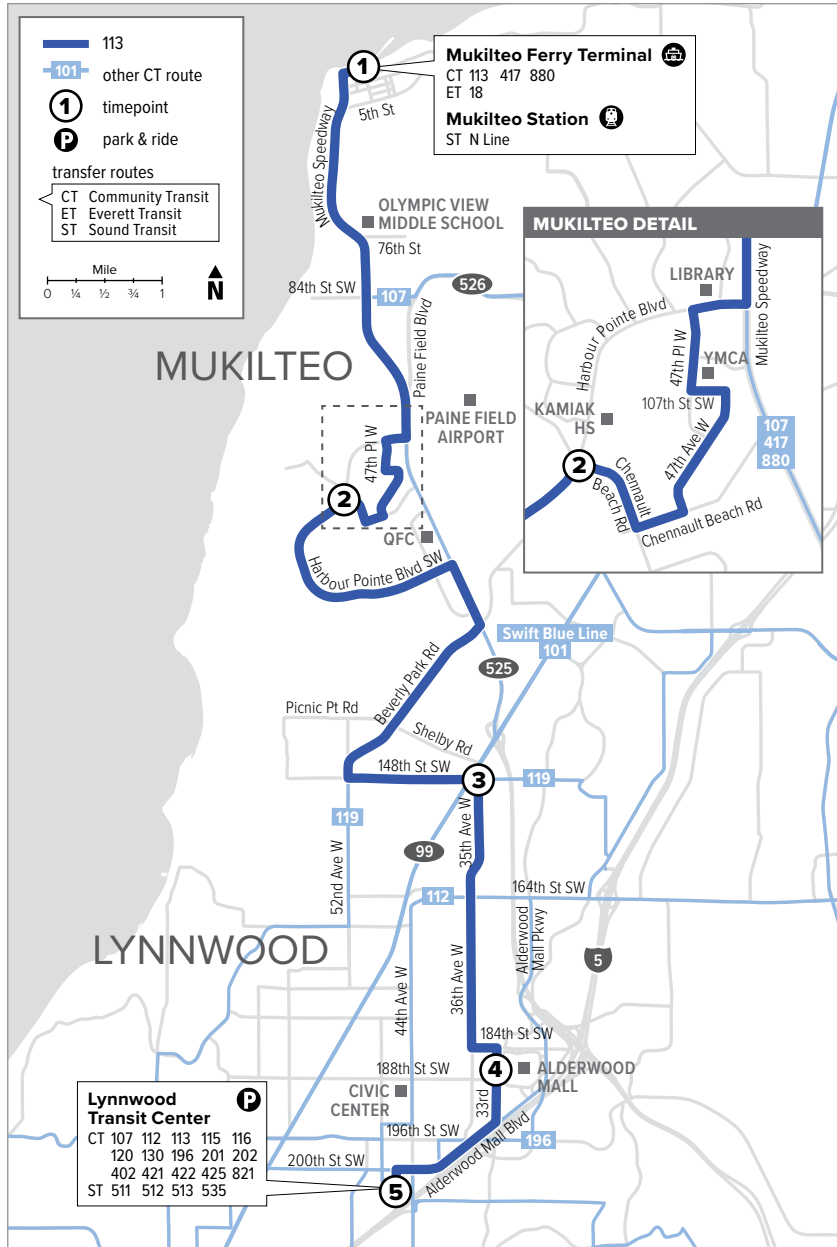

# Route 113

## Mukilteo – Lynnwood

**Effective: 3/20/2022**

Additional trip changes may occur. For the most up-to-date schedule information, visit [communitytransit.org/alerts](http://communitytransit.org/alerts). Visit [communitytransit.org/holidays](http://communitytransit.org/holidays) for a list of observed holidays and service impacts or call (425) 353-7433.