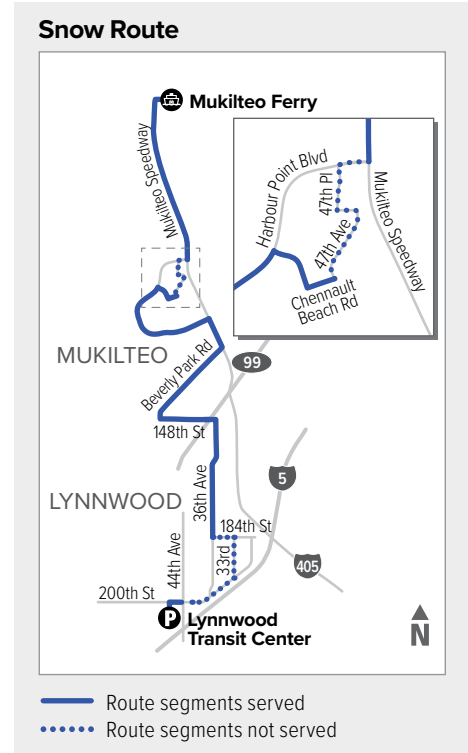

Route 113

Mukilteo – Lynnwood

Effective: 3/20/2022

Additional trip changes may occur. For the most up-to-date schedule information, visit communitytransit.org/alerts. Visit communitytransit.org/holidays for a list of observed holidays and service impacts or call (425) 353-7433.

Route 113

Weekdays

To Lynnwood Transit Center

Mukilteo Ferry Terminal Bay 1	Harbour Pt Blvd & Chennault Beach Rd	Hwy 99 & 148th St SW	Alderwood Mall	Lynnwood Transit Center
1	2	3	4	5
5:40	5:52	6:04	6:13	6:23
6:25	6:38	6:50	7:00	7:10
6:55	7:08	7:20	7:30	7:42
7:25	7:38	7:52	8:02	8:14
7:55	8:08	8:22	8:32	8:44
8:25	8:38	8:52	9:02	9:14
9:25	9:38	9:52	10:02	10:14
10:25	10:38	10:52	11:02	11:14
11:25	11:38	11:52	12:02	12:14
12:25	12:38	12:52	1:02	1:15
1:25	1:38	1:52	2:02	2:16
2:25	2:39	2:55	3:05	3:19
2:55	3:10	3:27	3:37	3:51
3:30	3:45	4:02	4:12	4:26
4:30	4:43	4:57	5:06	5:20
5:00	5:13	5:27	5:36	5:50
5:30	5:43	5:57	6:06	6:19
6:00	6:13	6:25	6:34	6:47
7:00	7:13	7:25	7:34	7:44
8:00	8:12	8:23	8:32	8:42
8:55	9:07	9:18	9:26	9:35
9:55	10:07	10:18	10:26	10:35

Weekdays

To Mukilteo

Lynnwood Transit Center Bay B3	Alderwood Mall	Hwy 99 & 148th St SW	Harbour Pt Blvd & Chennault Beach Rd	Mukilteo Ferry Terminal
5	4	3	2	1
5:30	5:34	5:42	5:56	6:16
6:30	6:34	6:44	6:58	7:20
7:30	7:34	7:44	7:58	8:20
8:30	8:34	8:44	8:58	9:20
9:25	9:29	9:39	9:53	10:14
10:25	10:29	10:39	10:53	11:14
11:25	11:29	11:40	11:54	12:15
12:25	12:29	12:40	12:54	1:15
12:55	1:00	1:11	1:25	1:46
1:25	1:30	1:41	1:55	2:21
1:50	1:55	2:06	2:20	2:47
2:20	2:25	2:36	2:50	3:17
2:50	2:55	3:06	3:20	3:48
3:20	3:25	3:36	3:50	4:19
3:50	3:55	4:06	4:20	4:49
4:20	4:25	4:36	4:51	5:19
4:51	4:56	5:07	5:22	5:48
5:20	5:25	5:36	5:51	6:16
5:50	5:55	6:06	6:21	6:44
6:30	6:35	6:46	7:01	7:21
7:00	7:05	7:16	7:29	7:49
8:00	8:04	8:13	8:27	8:47
9:00	9:04	9:13	9:27	9:47
10:00	10:04	10:12	10:25	10:44