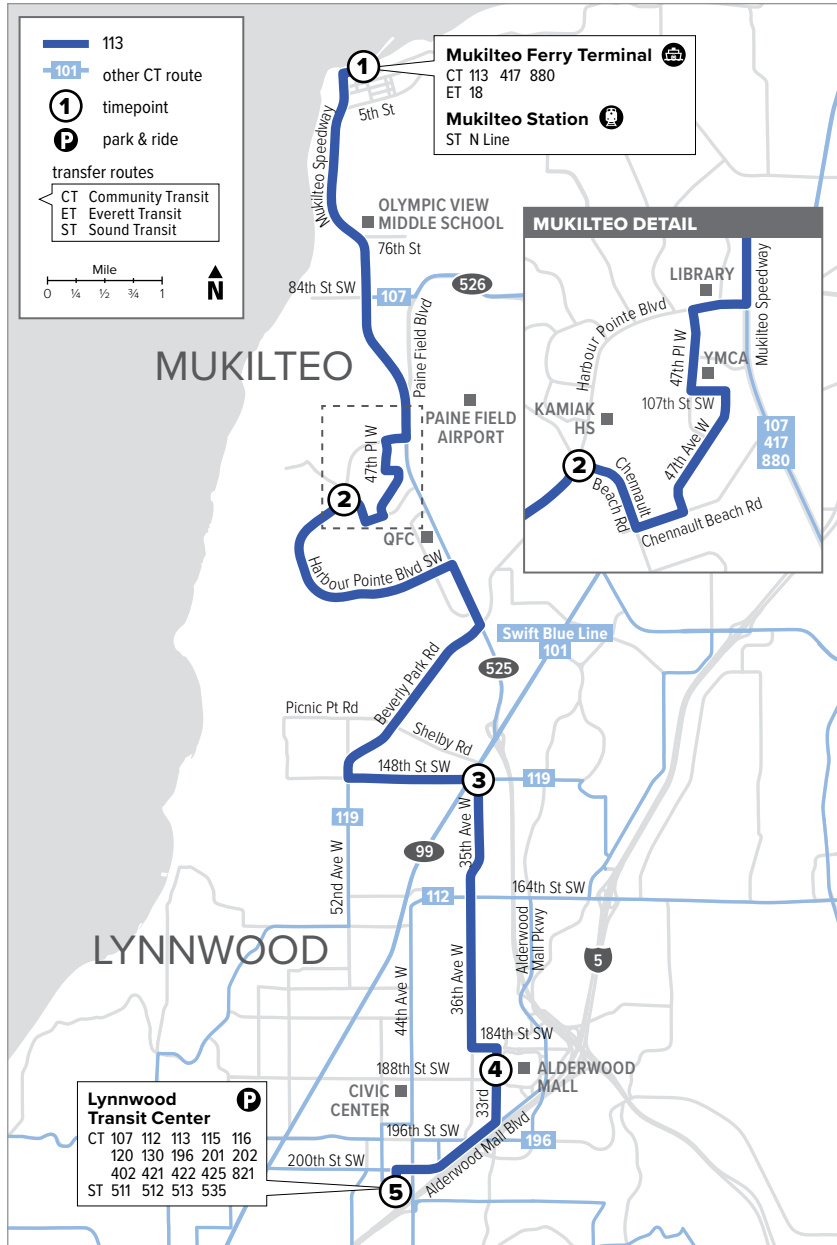

Route 113

Mukilteo – Lynnwood

Effective: 3/20/2022

Additional trip changes may occur. For the most up-to-date schedule information, visit communitytransit.org/alerts. Visit communitytransit.org/holidays for a list of observed holidays and service impacts or call (425) 353-7433.

Route 113

Weekdays

To Lynnwood Transit Center

Mukilteo Ferry Terminal Bay 1	Harbour Pt Blvd & Chennault Beach Rd	Hwy 99 & 148th St SW	Alderwood Mall	Lynnwood Transit Center
1	2	3	4	5
5:40	5:52	6:04	6:13	6:23
6:25	6:38	6:50	7:00	7:10
6:55	7:08	7:20	7:30	7:42
7:25	7:38	7:52	8:02	8:14
7:55	8:08	8:22	8:32	8:44
8:25	8:38	8:52	9:02	9:14
9:25	9:38	9:52	10:02	10:14
10:25	10:38	10:52	11:02	11:14
11:25	11:38	11:52	12:02	12:14
12:25	12:38	12:52	1:02	1:15
1:25	1:38	1:52	2:02	2:16
2:25	2:39	2:55	3:05	3:19
2:55	3:10	3:27	3:37	3:51
3:30	3:45	4:02	4:12	4:26
4:30	4:43	4:57	5:06	5:20
5:00	5:13	5:27	5:36	5:50
5:30	5:43	5:57	6:06	6:19
6:00	6:13	6:25	6:34	6:47
7:00	7:13	7:25	7:34	7:44
8:00	8:12	8:23	8:32	8:42
8:55	9:07	9:18	9:26	9:35
9:55	10:07	10:18	10:26	10:35

Weekdays

To Mukilteo

Lynnwood Transit Center Bay B3	Alderwood Mall	Hwy 99 & 148th St SW	Harbour Pt Blvd & Chennault Beach Rd	Mukilteo Ferry Terminal
5	4	3	2	1
5:30	5:34	5:42	5:56	6:16
6:30	6:34	6:44	6:58	7:20
7:30	7:34	7:44	7:58	8:20
8:30	8:34	8:44	8:58	9:20
9:25	9:29	9:39	9:53	10:14
10:25	10:29	10:39	10:53	11:14
11:25	11:29	11:40	11:54	12:15
12:25	12:29	12:40	12:54	1:15
12:55	1:00	1:11	1:25	1:46
1:25	1:30	1:41	1:55	2:21
1:50	1:55	2:06	2:20	2:47
2:20	2:25	2:36	2:50	3:17
2:50	2:55	3:06	3:20	3:48
3:20	3:25	3:36	3:50	4:19
3:50	3:55	4:06	4:20	4:49
4:20	4:25	4:36	4:51	5:19
4:51	4:56	5:07	5:22	5:48
5:20	5:25	5:36	5:51	6:16
5:50	5:55	6:06	6:21	6:44
6:30	6:35	6:46	7:01	7:21
7:00	7:05	7:16	7:29	7:49
8:00	8:04	8:13	8:27	8:47
9:00	9:04	9:13	9:27	9:47
10:00	10:04	10:12	10:25	10:44