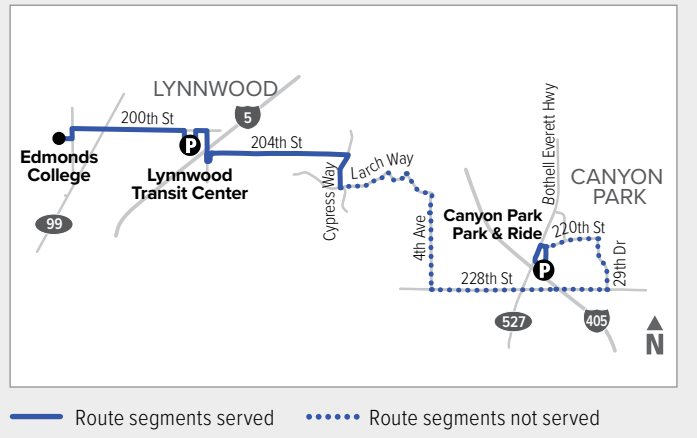

Route 120

Canyon Park – Edmonds College

Snow Route

Effective: 3/20/2022

Additional trip changes may occur. For the most up-to-date schedule information, visit communitytransit.org/alerts. Visit communitytransit.org/holidays for a list of observed holidays and service impacts or call (425) 353-7433.

Route 120

Weekdays

To Edmonds College

Canyon Park Park & Ride Bay 1	4th Ave W & 224th St SW	Lynnwood Transit Center Bay C1	Edmonds College
1	2	3	4
5:15	5:24	5:42	5:50
6:16	6:26	6:45	6:55
7:16	7:26	7:45	7:55
8:16	8:26	8:45	8:55
9:18	9:28	9:45	9:55
10:18	10:28	10:45	10:55
11:18	11:28	11:45	11:55
12:18	12:28	12:45	12:55
1:17	1:27	1:45	1:55
2:15	2:26	2:45	2:56
3:13	3:24	3:43	3:54
4:11	4:22	4:45	4:56
5:07	5:20	5:45	5:56
6:18	6:29	6:47	6:56
7:18	7:29	7:47	7:56
8:19	8:29	8:47	8:56
9:21	9:31	9:49	9:58

Weekdays

To Canyon Park

Edmonds College Bay 4	Lynnwood Transit Center Bay B1	4th Ave W & 224th St SW	Canyon Park Park & Ride
4	3	2	1
5:49	5:58	6:12	6:29
6:13	6:22	6:36	6:53
7:17	7:26	7:40	8:00
8:10	8:19	8:33	8:52
9:10	9:19	9:33	9:50
10:10	10:19	10:33	10:50
11:10	11:19	11:33	11:50
12:10	12:19	12:33	12:50
1:10	1:19	1:34	1:52
2:10	2:19	2:34	2:52
3:11	3:21	3:36	3:55
4:09	4:20	4:37	4:58
5:11	5:22	5:39	6:00
6:11	6:22	6:39	6:56
7:11	7:22	7:38	7:53
8:11	8:22	8:38	8:53
9:11	9:22	9:37	9:52
10:13	10:23	10:38	10:53

Route 120

Saturday

To Edmonds College

Canyon Park Park & Ride Bay 1	4th Ave W & 224th St SW	Lynnwood Transit Center Bay C1	Edmonds College
1	2	3	4
6:07	6:16	6:31	6:40
7:07	7:17	7:32	7:41
8:07	8:17	8:33	8:42
9:07	9:17	9:33	9:43
10:07	10:17	10:33	10:44
11:07	11:17	11:33	11:44
12:04	12:14	12:32	12:43
1:04	1:14	1:32	1:43
2:04	2:14	2:32	2:43
3:04	3:14	3:32	3:43
4:04	4:14	4:32	4:43
5:04	5:14	5:32	5:43
6:04	6:14	6:30	6:40
7:07	7:17	7:33	7:43
8:07	8:17	8:33	8:41
9:07	9:17	9:32	9:40