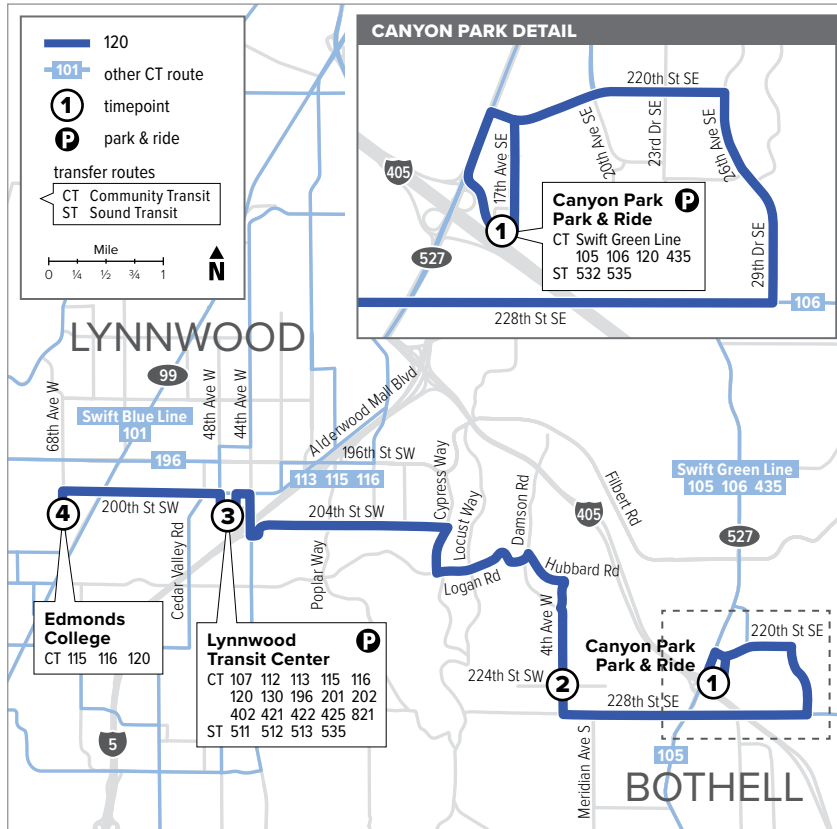

Route 120

Canyon Park – Edmonds College