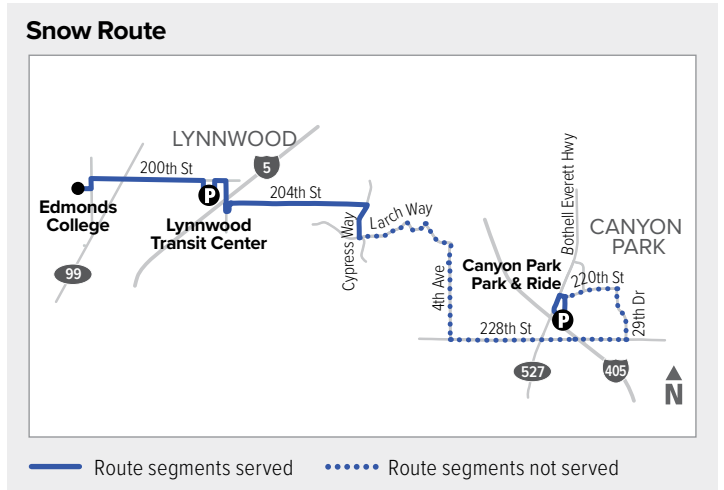

Route 120

Canyon Park – Edmonds College

Effective: 3/20/2022

Additional trip changes may occur. For the most up-to-date schedule information, visit communitytransit.org/alerts. Visit communitytransit.org/holidays for a list of observed holidays and service impacts or call (425) 353-7433.