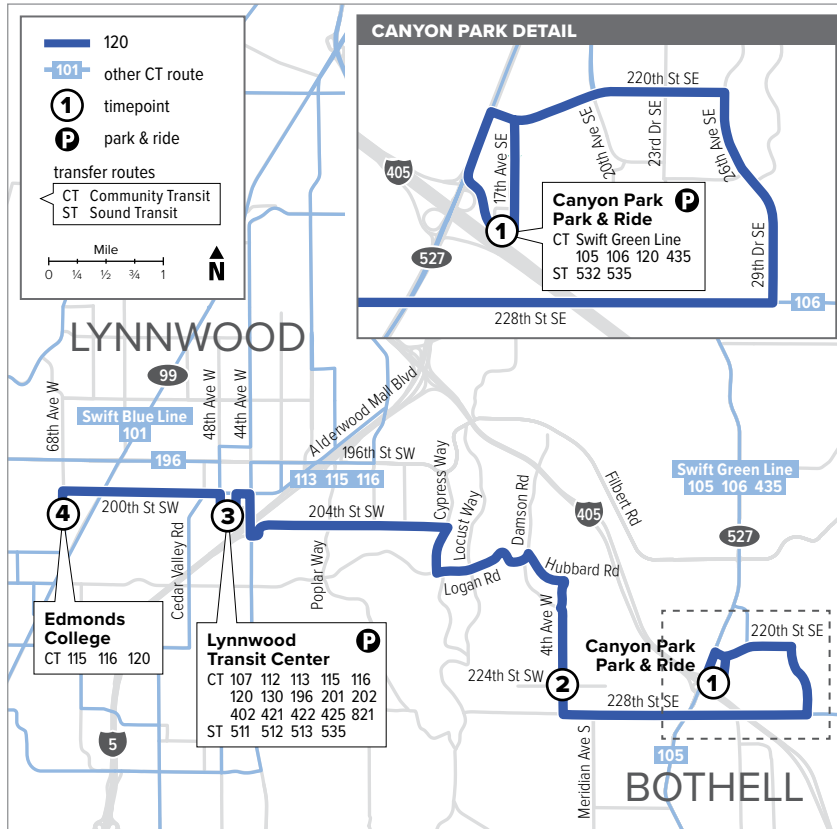

Route 120

Canyon Park – Edmonds College

Effective: 3/20/2022

Additional trip changes may occur. For the most up-to-date schedule information, visit communitytransit.org/alerts. Visit communitytransit.org/holidays for a list of observed holidays and service impacts or call (425) 353-7433.