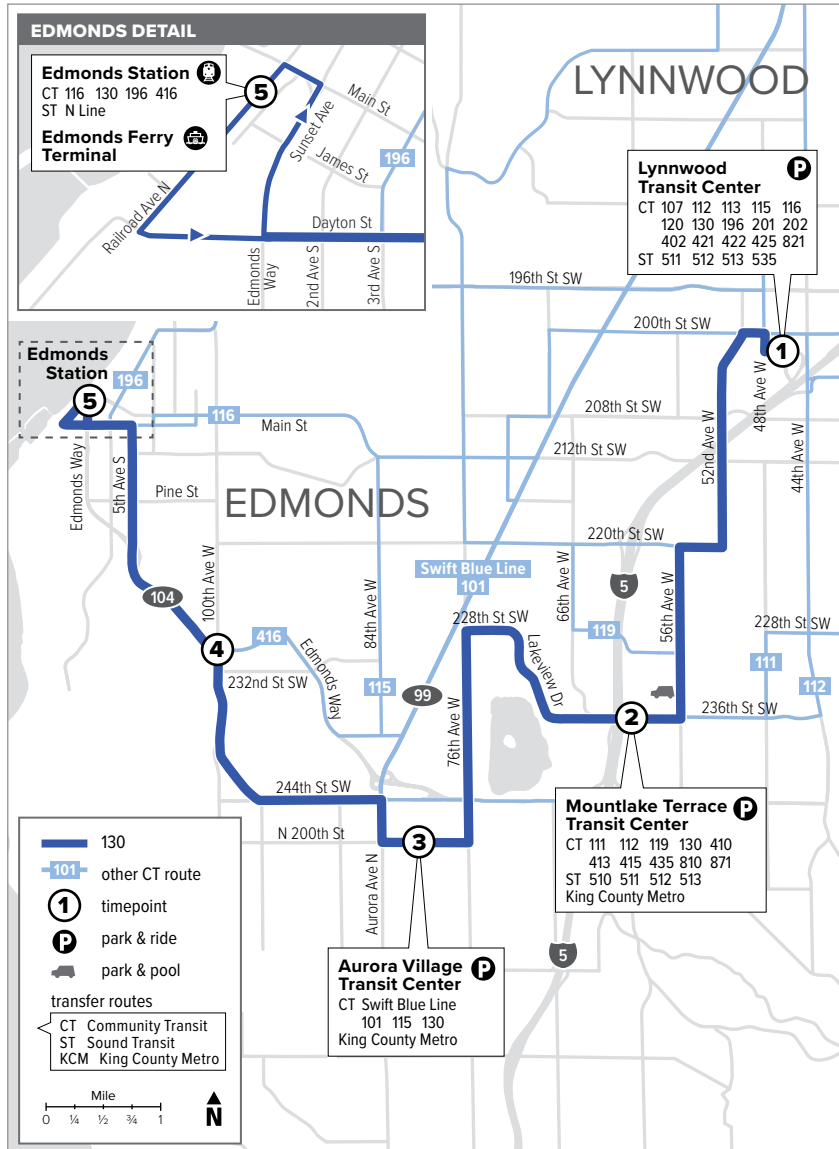

Route 130

Edmonds – Lynnwood

Effective: 3/20/2022

Additional trip changes may occur. For the most up-to-date schedule information, visit communitytransit.org/alerts. Visit communitytransit.org/holidays for a list of observed holidays and service impacts or call (425) 353-7433.

Route 130

Weekdays

To Edmonds

Lynnwood Transit Center Bay C4	Mountlake Terrace Transit Center Bay 3	Aurora Village Transit Center Bay 5	100th Ave W & Edmonds Way	Edmonds Station
1	2	3	4	5
5:24	5:33	5:42	5:49	6:00
6:24	6:33	6:42	6:49	7:02
6:52	7:02	7:11	7:18	7:31
7:35	7:45	7:54	8:02	8:15
8:10	8:20	8:29	8:37	8:50
8:40	8:50	8:59	9:07	9:20
9:40	9:50	9:59	10:07	10:20
10:40	10:50	10:59	11:07	11:20
11:40	11:50	12:00	12:08	12:21
12:40	12:50	1:00	1:09	1:22
1:40	1:50	2:00	2:09	2:23
2:34	2:44	2:54	3:03	3:17
3:34	3:44	3:55	4:05	4:18
4:33	4:43	4:54	5:04	5:16
5:04	5:14	5:25	5:35	5:47
5:33	5:43	5:54	6:03	6:15
6:10	6:20	6:30	6:38	6:50
7:15	7:24	7:33	7:41	7:52
8:15	8:24	8:33	8:40	8:51
9:15	9:24	9:33	9:40	9:51

Weekdays

To Lynnwood Transit Center

Edmonds Station Bay 4	100th Ave W & Edmonds Way	Aurora Village Transit Center Bay 5	Mountlake Terrace Transit Center Bay 4	Lynnwood Transit Center
5	4	3	2	1
5:21	5:27	5:34	5:42	5:56
6:21	6:27	6:35	6:43	6:57
6:48	6:54	7:02	7:10	7:24
7:18	7:24	7:32	7:40	7:54
7:48	7:54	8:03	8:11	8:26
8:18	8:24	8:33	8:41	8:56
8:48	8:54	9:03	9:11	9:26
9:48	9:54	10:03	10:11	10:26
10:47	10:54	11:03	11:11	11:26
11:44	11:51	12:02	12:11	12:26
12:44	12:51	1:02	1:11	1:26
1:44	1:51	2:02	2:11	2:27
2:43	2:51	3:02	3:11	3:27
3:13	3:21	3:32	3:41	3:57
3:43	3:51	4:02	4:11	4:27
4:13	4:21	4:32	4:41	4:57
4:43	4:51	5:02	5:11	5:27
5:13	5:21	5:32	5:41	5:57
5:43	5:51	6:01	6:09	6:24
6:15	6:23	6:31	6:39	6:53
7:34	7:41	7:48	7:56	8:10
8:34	8:40	8:47	8:55	9:09