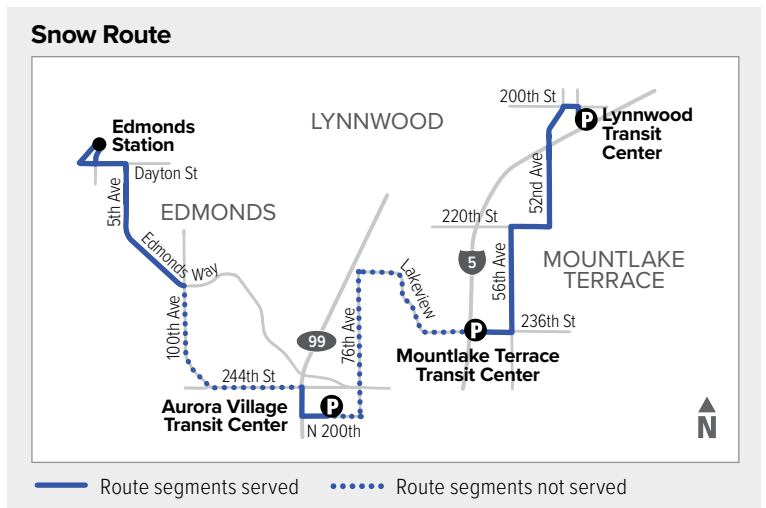

Route 130

Edmonds – Lynnwood

Effective: 3/20/2022

Additional trip changes may occur. For the most up-to-date schedule information, visit communitytransit.org/alerts. Visit communitytransit.org/holidays for a list of observed holidays and service impacts or call (425) 353-7433.

Route 130

Weekdays

To Edmonds

Lynnwood Transit Center Bay C4	Mountlake Terrace Transit Center Bay 3	Aurora Village Transit Center Bay 5	100th Ave W & Edmonds Way	Edmonds Station
1	2	3	4	5
5:24	5:33	5:42	5:49	6:00
6:24	6:33	6:42	6:49	7:02
6:52	7:02	7:11	7:18	7:31
7:35	7:45	7:54	8:02	8:15
8:10	8:20	8:29	8:37	8:50
8:40	8:50	8:59	9:07	9:20
9:40	9:50	9:59	10:07	10:20
10:40	10:50	10:59	11:07	11:20
11:40	11:50	12:00	12:08	12:21
12:40	12:50	1:00	1:09	1:22
1:40	1:50	2:00	2:09	2:23
2:34	2:44	2:54	3:03	3:17
3:34	3:44	3:55	4:05	4:18
4:33	4:43	4:54	5:04	5:16
5:04	5:14	5:25	5:35	5:47
5:33	5:43	5:54	6:03	6:15
6:10	6:20	6:30	6:38	6:50
7:15	7:24	7:33	7:41	7:52
8:15	8:24	8:33	8:40	8:51
9:15	9:24	9:33	9:40	9:51

Weekdays

To Lynnwood Transit Center

Edmonds Station Bay 4	100th Ave W & Edmonds Way	Aurora Village Transit Center Bay 5	Mountlake Terrace Transit Center Bay 4	Lynnwood Transit Center
5	4	3	2	1
5:21	5:27	5:34	5:42	5:56
6:21	6:27	6:35	6:43	6:57
6:48	6:54	7:02	7:10	7:24
7:18	7:24	7:32	7:40	7:54
7:48	7:54	8:03	8:11	8:26
8:18	8:24	8:33	8:41	8:56
8:48	8:54	9:03	9:11	9:26
9:48	9:54	10:03	10:11	10:26
10:47	10:54	11:03	11:11	11:26
11:44	11:51	12:02	12:11	12:26
12:44	12:51	1:02	1:11	1:26
1:44	1:51	2:02	2:11	2:27
2:43	2:51	3:02	3:11	3:27
3:13	3:21	3:32	3:41	3:57
3:43	3:51	4:02	4:11	4:27
4:13	4:21	4:32	4:41	4:57
4:43	4:51	5:02	5:11	5:27
5:13	5:21	5:32	5:41	5:57
5:43	5:51	6:01	6:09	6:24
6:15	6:23	6:31	6:39	6:53
7:34	7:41	7:48	7:56	8:10
8:34	8:40	8:47	8:55	9:09