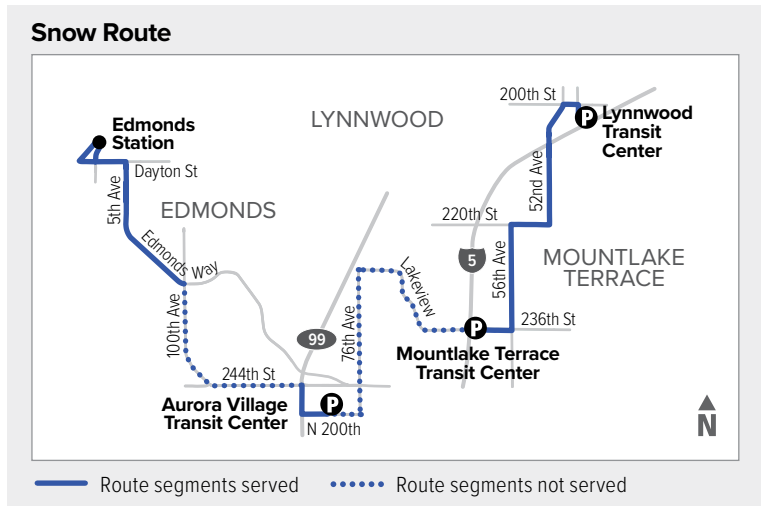

# Route 130

Edmonds – Lynnwood

Effective: 3/20/2022

Additional trip changes may occur. For the most up-to-date schedule information, visit [communitytransit.org/alerts](http://communitytransit.org/alerts). Visit [communitytransit.org/holidays](http://communitytransit.org/holidays) for a list of observed holidays and service impacts or call (425) 353-7433.

# Route 130

Weekdays

To Edmonds

Lynnwood Transit Center Bay C4	Mountlake Terrace Transit Center Bay 3	Aurora Village Transit Center Bay 5	100th Ave W & Edmonds Way	Edmonds Station
<b>1</b>	<b>2</b>	<b>3</b>	<b>4</b>	<b>5</b>
5:24	5:33	5:42	5:49	6:00
6:24	6:33	6:42	6:49	7:02
6:52	7:02	7:11	7:18	7:31
7:35	7:45	7:54	8:02	8:15
8:10	8:20	8:29	8:37	8:50
8:40	8:50	8:59	9:07	9:20
9:40	9:50	9:59	10:07	10:20
10:40	10:50	10:59	11:07	11:20
11:40	11:50	<b>12:00</b>	<b>12:08</b>	<b>12:21</b>
<b>12:40</b>	<b>12:50</b>	<b>1:00</b>	<b>1:09</b>	<b>1:22</b>
<b>1:40</b>	<b>1:50</b>	<b>2:00</b>	<b>2:09</b>	<b>2:23</b>
<b>2:34</b>	<b>2:44</b>	<b>2:54</b>	<b>3:03</b>	<b>3:17</b>
<b>3:34</b>	<b>3:44</b>	<b>3:55</b>	<b>4:05</b>	<b>4:18</b>
<b>4:33</b>	<b>4:43</b>	<b>4:54</b>	<b>5:04</b>	<b>5:16</b>
<b>5:04</b>	<b>5:14</b>	<b>5:25</b>	<b>5:35</b>	<b>5:47</b>
<b>5:33</b>	<b>5:43</b>	<b>5:54</b>	<b>6:03</b>	<b>6:15</b>
<b>6:10</b>	<b>6:20</b>	<b>6:30</b>	<b>6:38</b>	<b>6:50</b>
<b>7:15</b>	<b>7:24</b>	<b>7:33</b>	<b>7:41</b>	<b>7:52</b>
<b>8:15</b>	<b>8:24</b>	<b>8:33</b>	<b>8:40</b>	<b>8:51</b>
<b>9:15</b>	<b>9:24</b>	<b>9:33</b>	<b>9:40</b>	<b>9:51</b>