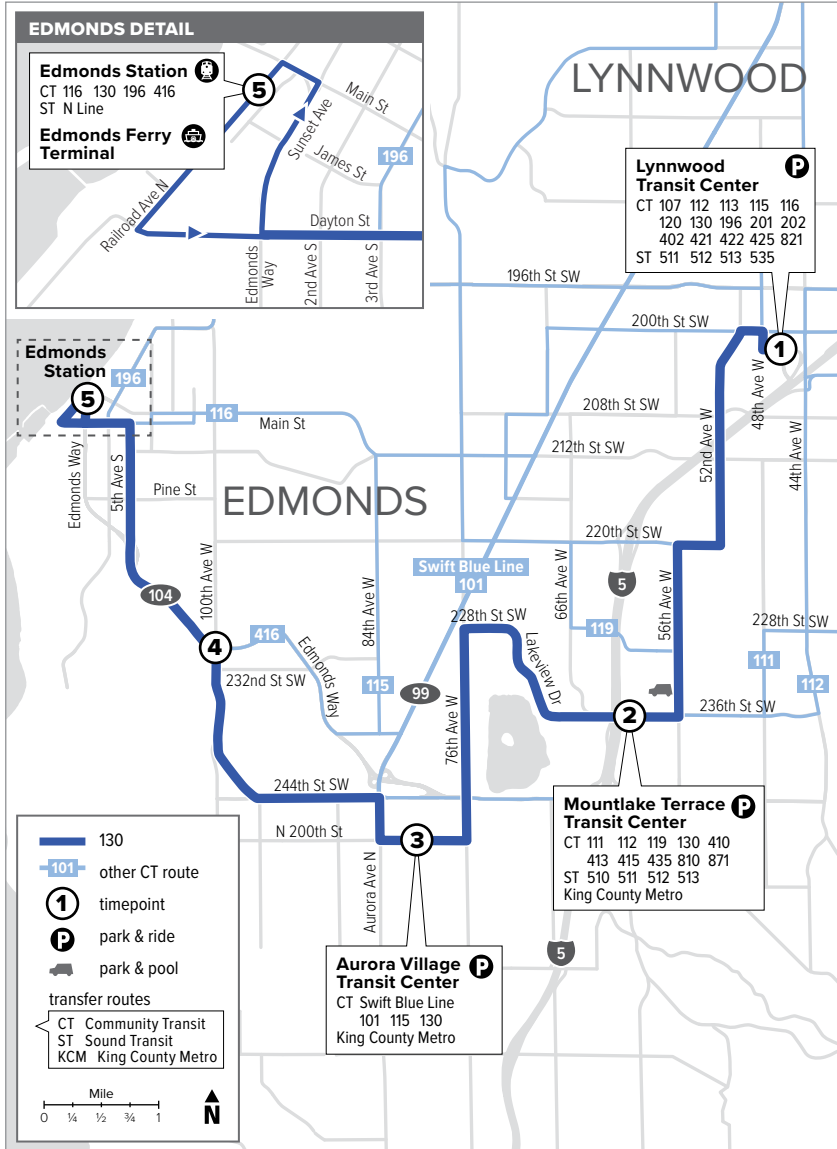

# Route 130

Edmonds – Lynnwood

Effective: 3/20/2022

Additional trip changes may occur. For the most up-to-date schedule information, visit [communitytransit.org/alerts](http://communitytransit.org/alerts). Visit [communitytransit.org/holidays](http://communitytransit.org/holidays) for a list of observed holidays and service impacts or call (425) 353-7433.

# Route 130

Weekdays

To Edmonds

Lynnwood Transit Center Bay C4	Mountlake Terrace Transit Center Bay 3	Aurora Village Transit Center Bay 5	100th Ave W & Edmonds Way	Edmonds Station
<b>1</b>	<b>2</b>	<b>3</b>	<b>4</b>	<b>5</b>
5:24	5:33	5:42	5:49	6:00
6:24	6:33	6:42	6:49	7:02
6:52	7:02	7:11	7:18	7:31
7:35	7:45	7:54	8:02	8:15
8:10	8:20	8:29	8:37	8:50
8:40	8:50	8:59	9:07	9:20
9:40	9:50	9:59	10:07	10:20
10:40	10:50	10:59	11:07	11:20
11:40	11:50	<b>12:00</b>	<b>12:08</b>	<b>12:21</b>
<b>12:40</b>	<b>12:50</b>	<b>1:00</b>	<b>1:09</b>	<b>1:22</b>
<b>1:40</b>	<b>1:50</b>	<b>2:00</b>	<b>2:09</b>	<b>2:23</b>
<b>2:34</b>	<b>2:44</b>	<b>2:54</b>	<b>3:03</b>	<b>3:17</b>
<b>3:34</b>	<b>3:44</b>	<b>3:55</b>	<b>4:05</b>	<b>4:18</b>
<b>4:33</b>	<b>4:43</b>	<b>4:54</b>	<b>5:04</b>	<b>5:16</b>
<b>5:04</b>	<b>5:14</b>	<b>5:25</b>	<b>5:35</b>	<b>5:47</b>
<b>5:33</b>	<b>5:43</b>	<b>5:54</b>	<b>6:03</b>	<b>6:15</b>
<b>6:10</b>	<b>6:20</b>	<b>6:30</b>	<b>6:38</b>	<b>6:50</b>
<b>7:15</b>	<b>7:24</b>	<b>7:33</b>	<b>7:41</b>	<b>7:52</b>
<b>8:15</b>	<b>8:24</b>	<b>8:33</b>	<b>8:40</b>	<b>8:51</b>
<b>9:15</b>	<b>9:24</b>	<b>9:33</b>	<b>9:40</b>	<b>9:51</b>