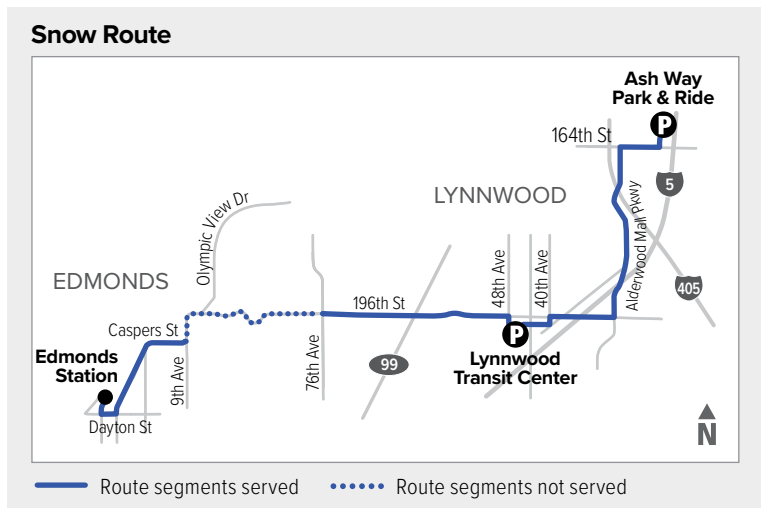

Route 196

Edmonds – Ash Way Park & Ride

Effective: 3/20/2022

Additional trip changes may occur. For the most up-to-date schedule information, visit communitytransit.org/alerts. Visit communitytransit.org/holidays for a list of observed holidays and service impacts or call (425) 353-7433.

Route 196

Weekdays

To Edmonds

Ash Way Park & Ride Bay 3	Alderwood Mall Pkwy & 184th St SW	Lynnwood Transit Center Bay C1	196th St SW & 76th Ave W	Edmonds Station
1	2	3	4	5
5:54	5:59	6:08	6:15	6:27
6:51	6:56	7:06	7:15	7:30
7:15	7:20	7:30	7:39	7:54
8:14	8:19	8:29	8:38	8:53
8:44	8:49	8:59	9:08	9:23
9:43	9:49	9:59	10:08	10:24
10:13	10:19	10:29	10:38	10:54
10:43	10:49	10:59	11:08	11:24
11:43	11:49	12:01	12:10	12:27
12:13	12:19	12:31	12:42	12:59
12:40	12:47	12:59	1:10	1:27
1:10	1:17	1:29	1:40	1:57
1:40	1:47	1:59	2:10	2:27
2:10	2:17	2:29	2:40	2:57
2:40	2:47	2:59	3:10	3:27
3:10	3:17	3:29	3:40	3:57
3:40	3:48	4:01	4:13	4:29
4:09	4:17	4:30	4:42	4:58
4:39	4:47	5:00	5:12	5:28
5:09	5:17	5:30	5:42	5:58
5:39	5:47	6:00	6:10	6:25
6:09	6:17	6:30	6:40	6:54
6:42	6:50	7:00	7:10	7:24
7:44	7:50	8:00	8:09	8:22
8:44	8:50	9:00	9:08	9:20
9:44	9:49	9:59	10:07	10:19

Weekdays

To Ash Way Park & Ride

Edmonds Station Bay 3	196th St SW & 76th Ave W	Lynnwood Transit Center Bay B5	Alderwood Mall Pkwy & 184th St SW	Ash Way Park & Ride
5	4	3	2	1
6:27	6:36	6:45	6:53	7:05
7:27	7:36	7:45	7:53	8:05
8:26	8:35	8:44	8:54	9:06
8:56	9:05	9:14	9:24	9:36
9:26	9:35	9:44	9:54	10:06
9:56	10:05	10:14	10:24	10:36
10:26	10:35	10:44	10:54	11:06
10:55	11:04	11:14	11:24	11:36
11:25	11:34	11:44	11:54	12:06
12:24	12:33	12:44	12:55	1:07
1:24	1:33	1:44	1:55	2:07
1:54	2:03	2:14	2:25	2:38
2:24	2:33	2:44	2:57	3:10
2:53	3:02	3:14	3:27	3:40
3:23	3:32	3:44	3:57	4:12
3:53	4:02	4:14	4:27	4:42
4:13	4:22	4:34	4:47	5:02
4:44	4:53	5:04	5:17	5:34
5:10	5:19	5:30	5:42	5:58
5:40	5:49	6:00	6:12	6:27
6:32	6:41	6:50	7:00	7:13
7:32	7:40	7:49	7:59	8:12
8:27	8:35	8:44	8:52	9:04
9:29	9:37	9:45	9:53	10:04