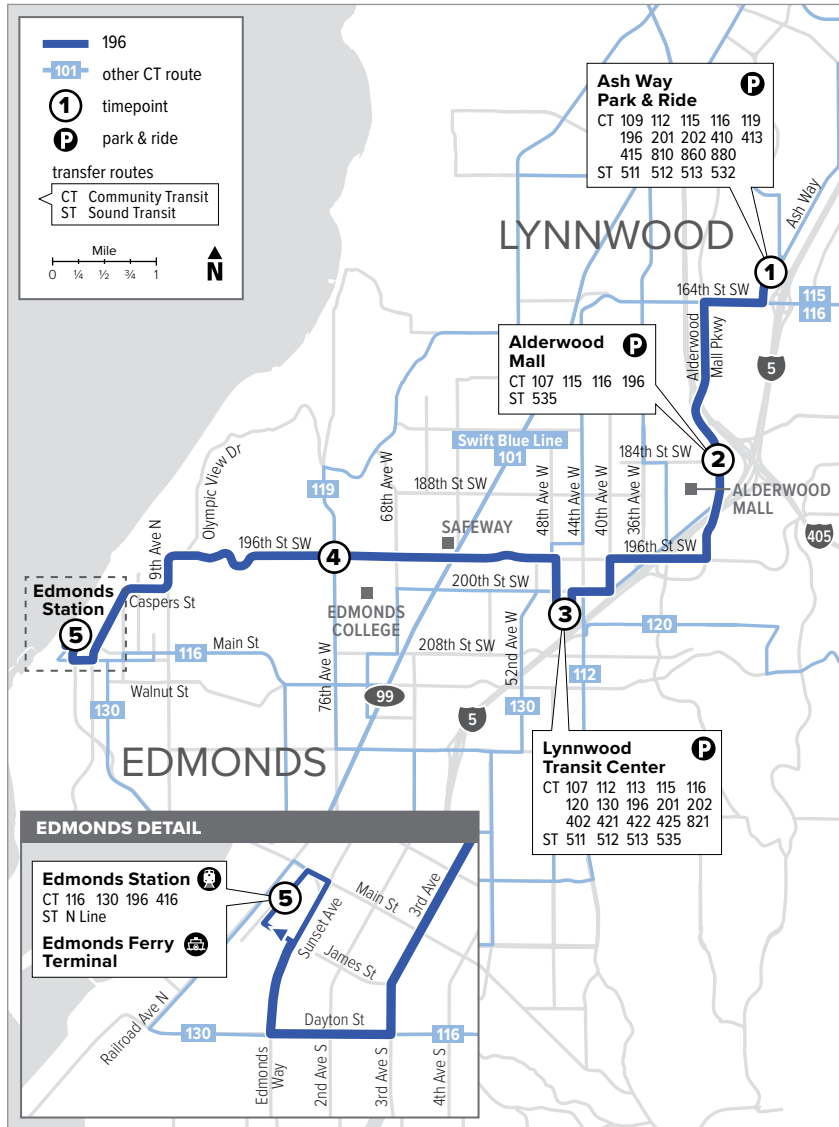

Route 196

Edmonds – Ash Way Park & Ride

Effective: 3/20/2022

Additional trip changes may occur. For the most up-to-date schedule information, visit communitytransit.org/alerts. Visit communitytransit.org/holidays for a list of observed holidays and service impacts or call (425) 353-7433.