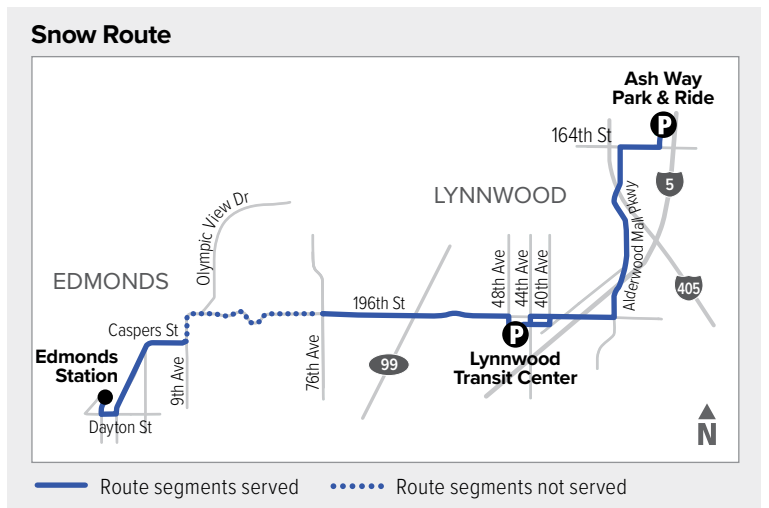

Route 196

Edmonds – Ash Way Park & Ride

Effective: 3/20/2022

Additional trip changes may occur. For the most up-to-date schedule information, visit communitytransit.org/alerts. Visit communitytransit.org/holidays for a list of observed holidays and service impacts or call (425) 353-7433.