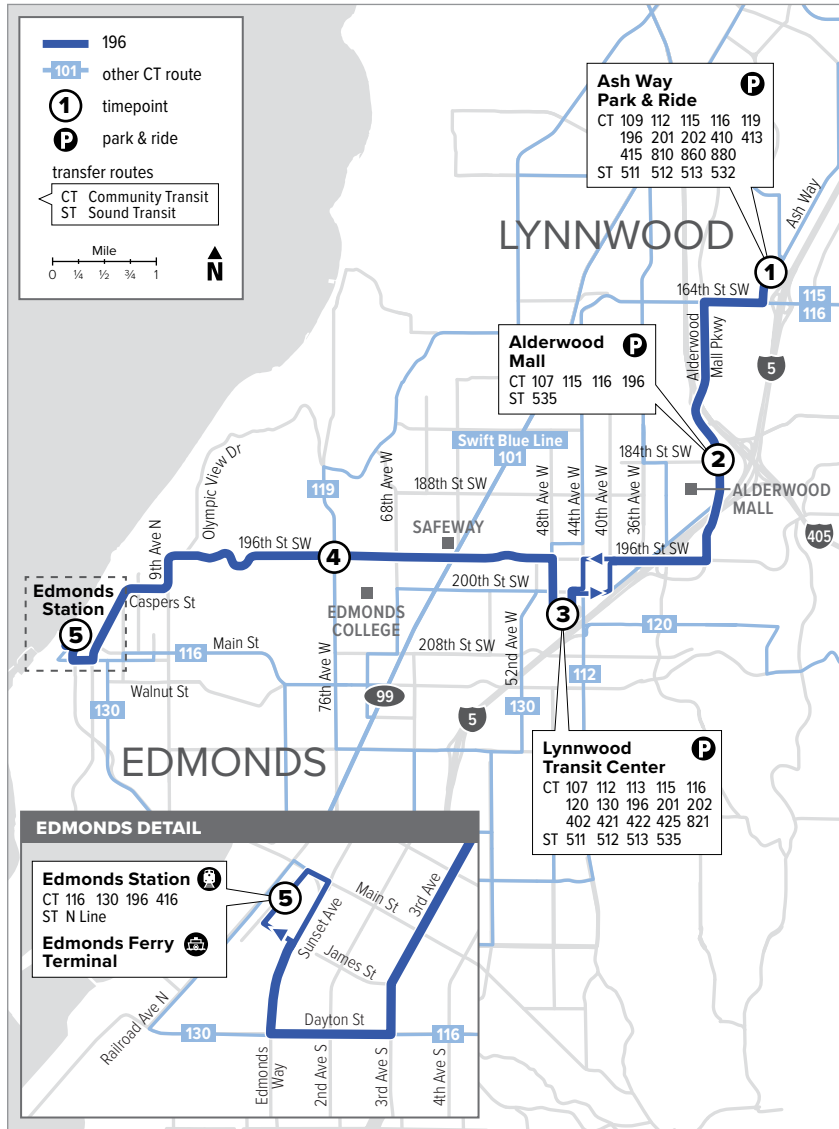

Route 196

Edmonds – Ash Way Park & Ride

Effective: 3/20/2022

Additional trip changes may occur. For the most up-to-date schedule information, visit communitytransit.org/alerts. Visit communitytransit.org/holidays for a list of observed holidays and service impacts or call (425) 353-7433.