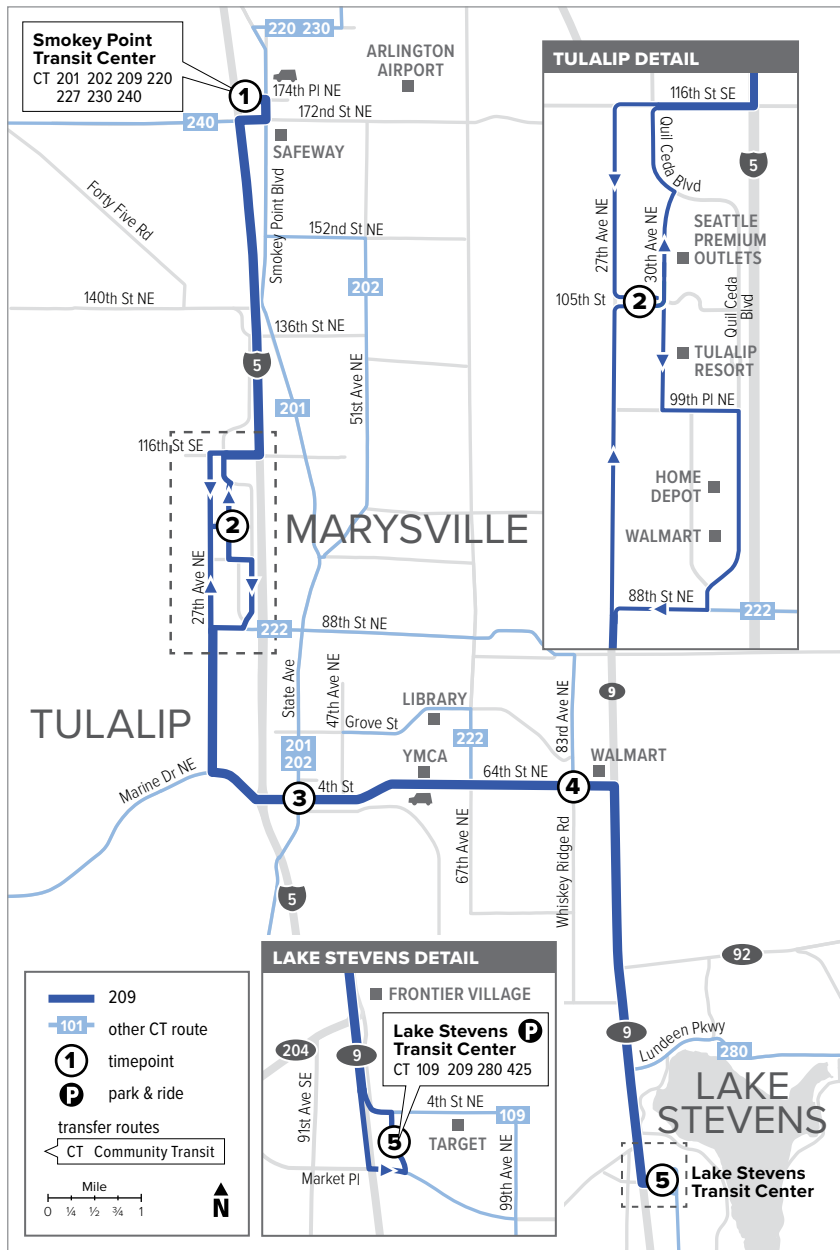

Route 209

Lake Stevens – Smokey Point Transit Center

Effective: 3/20/2022

Additional trip changes may occur. For the most up-to-date schedule information, visit communitytransit.org/alerts. Visit communitytransit.org/holidays for a list of observed holidays and service impacts or call (425) 353-7433.

Route 209

Weekdays

To Lake Stevens

Smokey Point Transit Center Bay 1	105th St NE & 30th Ave NE	4th St & State Ave	64th St NE & 83rd Ave NE	Lake Stevens Transit Center
1	2	3	4	5
5:12	5:21	5:33	5:38	5:52
6:12	6:21	6:33	6:38	6:52
7:12	7:21	7:33	7:38	7:55
8:17	8:26	8:38	8:43	8:59
9:17	9:26	9:38	9:43	9:59
10:17	10:26	10:38	10:43	10:59
11:17	11:26	11:38	11:43	12:00
12:17	12:27	12:40	12:46	1:03
1:15	1:25	1:38	1:44	2:01
2:14	2:24	2:38	2:44	3:02
3:15	3:25	3:39	3:45	4:04
4:15	4:25	4:39	4:45	5:04
5:11	5:21	5:35	5:41	5:57
6:15	6:25	6:38	6:44	7:00
7:15	7:24	7:36	7:42	7:57
8:15	8:24	8:36	8:42	8:57

Weekdays

To Smokey Point

Lake Stevens Transit Center Bay 1	64th St NE & 83rd Ave NE	4th St & State Ave	105th St NE & 30th Ave NE	Smokey Point Transit Center
5	4	3	2	1
5:26	5:33	5:38	5:47	6:02
6:35	6:42	6:48	6:58	7:13
7:32	7:39	7:45	7:55	8:13
8:33	8:40	8:46	8:56	9:14
9:20	9:27	9:33	9:43	10:01
10:20	10:27	10:33	10:43	11:01
11:20	11:28	11:34	11:45	12:03
12:20	12:28	12:34	12:45	1:03
1:20	1:28	1:34	1:45	2:03
2:24	2:33	2:39	2:52	3:10
3:32	3:41	3:47	4:00	4:18
4:08	4:17	4:23	4:36	4:54
5:06	5:15	5:21	5:33	5:51
6:06	6:13	6:19	6:31	6:49
7:08	7:15	7:21	7:32	7:48
8:10	8:17	8:22	8:32	8:47
9:10	9:17	9:22	9:32	9:47