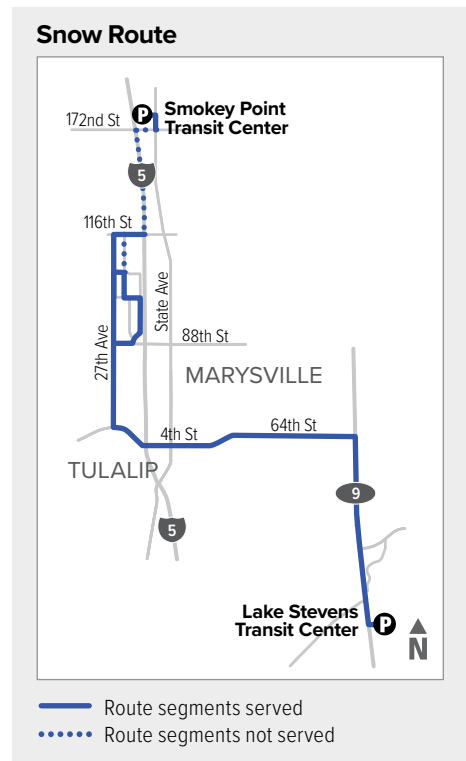

Route 209

Lake Stevens – Smokey Point Transit Center

Effective: 3/20/2022

Additional trip changes may occur. For the most up-to-date schedule information, visit communitytransit.org/alerts. Visit communitytransit.org/holidays for a list of observed holidays and service impacts or call (425) 353-7433.

Route 209

Weekdays

To Lake Stevens

Smokey Point Transit Center Bay 1	105th St NE & 30th Ave NE	4th St & State Ave	64th St NE & 83rd Ave NE	Lake Stevens Transit Center
1	2	3	4	5
5:12	5:21	5:33	5:38	5:52
6:12	6:21	6:33	6:38	6:52
7:12	7:21	7:33	7:38	7:55
8:17	8:26	8:38	8:43	8:59
9:17	9:26	9:38	9:43	9:59
10:17	10:26	10:38	10:43	10:59
11:17	11:26	11:38	11:43	12:00
12:17	12:27	12:40	12:46	1:03
1:15	1:25	1:38	1:44	2:01
2:14	2:24	2:38	2:44	3:02
3:15	3:25	3:39	3:45	4:04
4:15	4:25	4:39	4:45	5:04
5:11	5:21	5:35	5:41	5:57
6:15	6:25	6:38	6:44	7:00
7:15	7:24	7:36	7:42	7:57
8:15	8:24	8:36	8:42	8:57

Weekdays

To Smokey Point

Lake Stevens Transit Center Bay 1	64th St NE & 83rd Ave NE	4th St & State Ave	105th St NE & 30th Ave NE	Smokey Point Transit Center
5	4	3	2	1
5:26	5:33	5:38	5:47	6:02
6:35	6:42	6:48	6:58	7:13
7:32	7:39	7:45	7:55	8:13
8:33	8:40	8:46	8:56	9:14
9:20	9:27	9:33	9:43	10:01
10:20	10:27	10:33	10:43	11:01
11:20	11:28	11:34	11:45	12:03
12:20	12:28	12:34	12:45	1:03
1:20	1:28	1:34	1:45	2:03
2:24	2:33	2:39	2:52	3:10
3:32	3:41	3:47	4:00	4:18
4:08	4:17	4:23	4:36	4:54
5:06	5:15	5:21	5:33	5:51
6:06	6:13	6:19	6:31	6:49
7:08	7:15	7:21	7:32	7:48
8:10	8:17	8:22	8:32	8:47
9:10	9:17	9:22	9:32	9:47