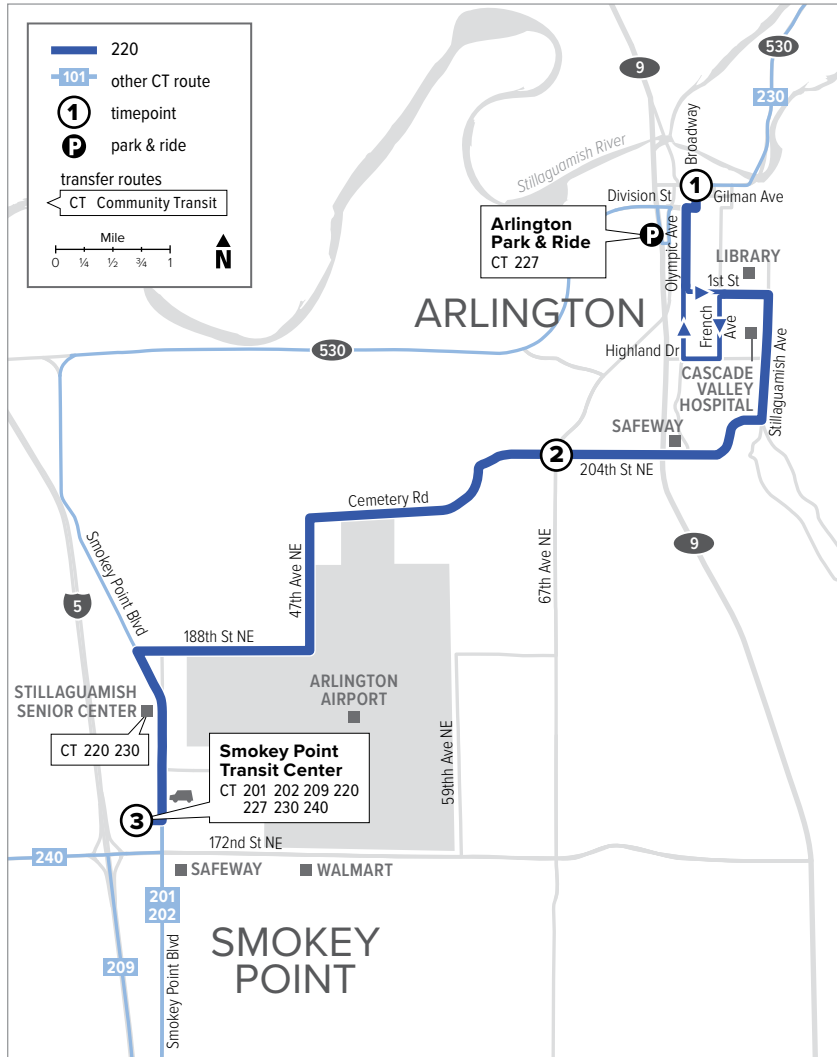

Route 220

Arlington – Smokey Point

Effective: 3/20/2022

Additional trip changes may occur. For the most up-to-date schedule information, visit communitytransit.org/alerts. Visit communitytransit.org/holidays for a list of observed holidays and service impacts or call (425) 353-7433.