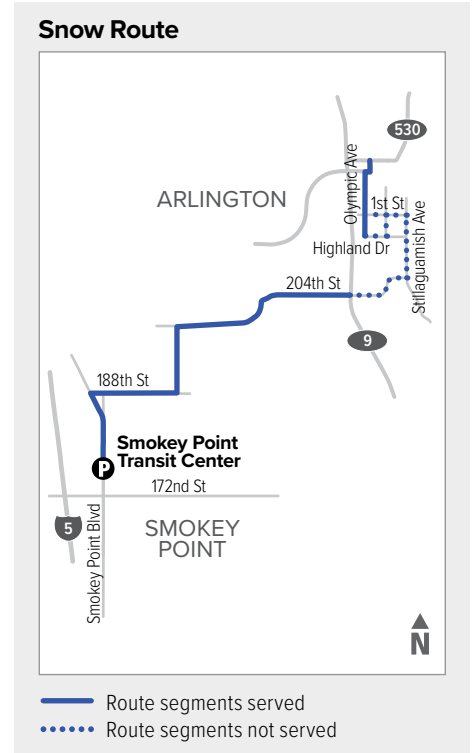

Route 220

Arlington – Smokey Point

Effective: 3/20/2022

Additional trip changes may occur. For the most up-to-date schedule information, visit communitytransit.org/alerts. Visit communitytransit.org/holidays for a list of observed holidays and service impacts or call (425) 353-7433.