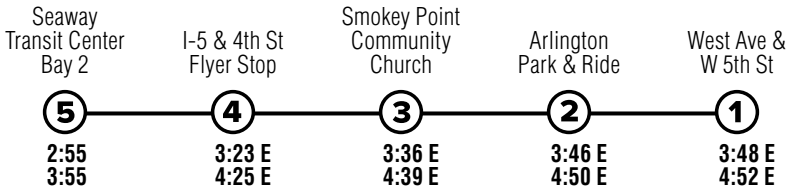

Route 227

Arlington – Seaway Transit Center

Effective: 3/20/2022

Additional trip changes may occur. For the most up-to-date schedule information, visit communitytransit.org/alerts. Visit communitytransit.org/holidays for a list of observed holidays and service impacts or call (425) 353-7433.

Route 227

Weekdays

To Seaway Transit Center

Weekdays

To Arlington

E - Estimated time: Bus may leave earlier than shown

Bold - PM trip

Effective: 3/20/2022