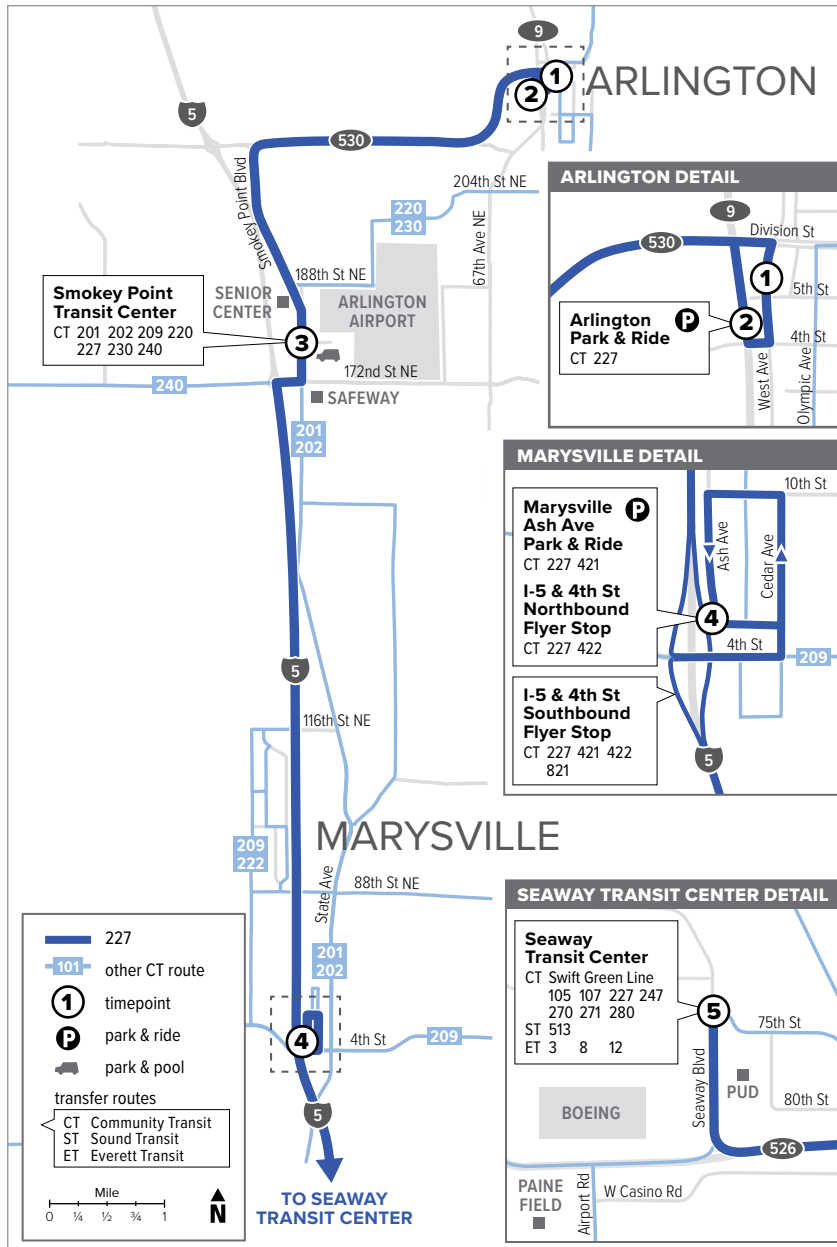

Route 227

Arlington – Seaway Transit Center

Effective: 3/20/2022

Additional trip changes may occur. For the most up-to-date schedule information, visit communitytransit.org/alerts. Visit communitytransit.org/holidays for a list of observed holidays and service impacts or call (425) 353-7433.

Route 227

Weekdays

To Seaway Transit Center

Weekdays

To Arlington

E - Estimated time: Bus may leave earlier than shown

Bold - PM trip

Effective: 3/20/2022

Additional trip changes may occur. For the most up-to-date schedule information, visit communitytransit.org/alerts. Visit communitytransit.org/holidays for a list of observed holidays and service impacts or call (425) 353-7433.