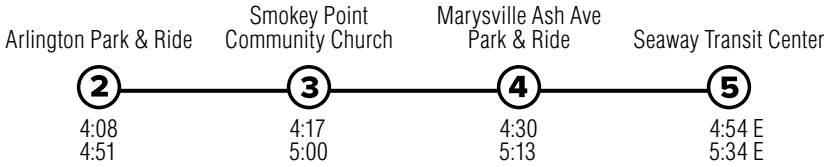

Route 227

Arlington – Seaway Transit Center

Effective: 3/20/2022

Additional trip changes may occur. For the most up-to-date schedule information, visit communitytransit.org/alerts. Visit communitytransit.org/holidays for a list of observed holidays and service impacts or call (425) 353-7433.

Route 227

Weekdays

To Seaway Transit Center

Weekdays

To Arlington

E - Estimated time: Bus may leave earlier than shown

Bold - PM trip

Effective: 3/20/2022