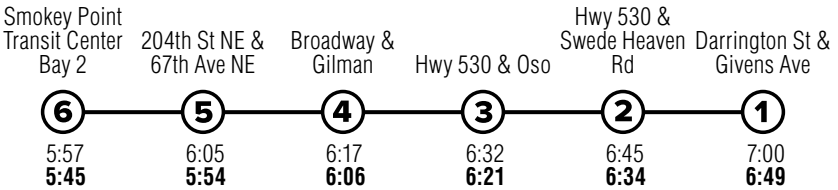

Route 230

Darrington – Smokey Point

Snow Route

Effective: 3/20/2022

Additional trip changes may occur. For the most up-to-date schedule information, visit communitytransit.org/alerts. Visit communitytransit.org/holidays for a list of observed holidays and service impacts or call (425) 353-7433.

Route 230

Weekdays

To Smokey Point

Weekdays

To Darrington

Bold - PM trip

Effective: 3/20/2022

Additional trip changes may occur. For the most up-to-date schedule information, visit communitytransit.org/alerts. Visit communitytransit.org/holidays for a list of observed holidays and service impacts or call (425) 353-7433.