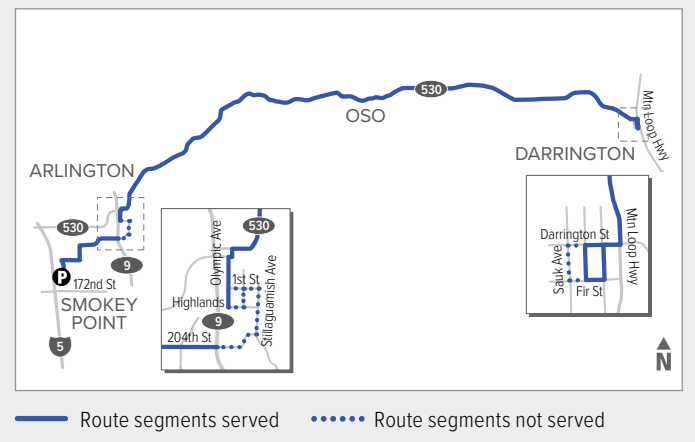

Route 230

Darrington – Smokey Point

Snow Route

Effective: 3/20/2022

Additional trip changes may occur. For the most up-to-date schedule information, visit communitytransit.org/alerts. Visit communitytransit.org/holidays for a list of observed holidays and service impacts or call (425) 353-7433.

Route 230

Weekdays

To Smokey Point

Weekdays

To Darrington

Bold - PM trip

Effective: 3/20/2022

Additional trip changes may occur. For the most up-to-date schedule information, visit communitytransit.org/alerts. Visit communitytransit.org/holidays for a list of observed holidays and service impacts or call (425) 353-7433.