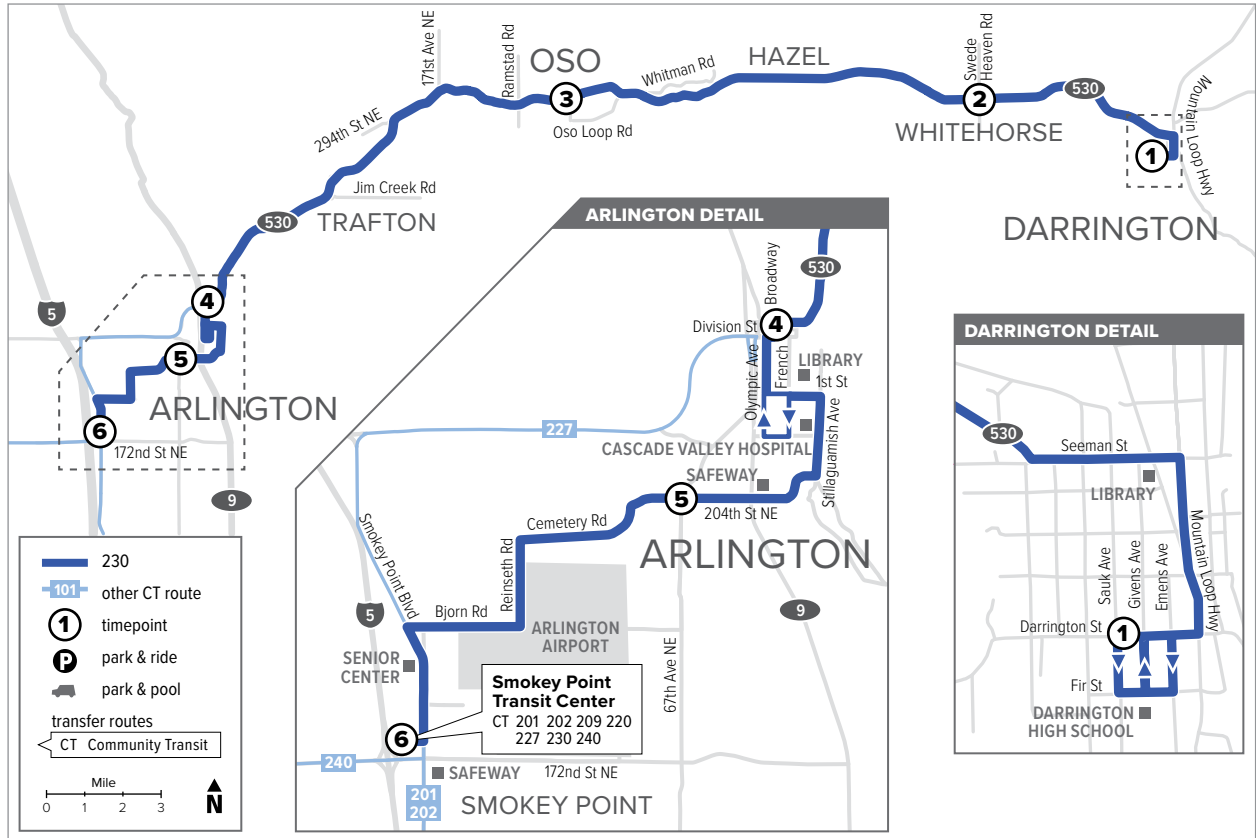

Route 230

Darrington – Smokey Point

Snow Route

Effective: 3/20/2022

Additional trip changes may occur. For the most up-to-date schedule information, visit communitytransit.org/alerts. Visit communitytransit.org/holidays for a list of observed holidays and service impacts or call (425) 353-7433.

Route 230

Weekdays

To Smokey Point

Weekdays

To Darrington

Bold - PM trip

Effective: 3/20/2022

Additional trip changes may occur. For the most up-to-date schedule information, visit communitytransit.org/alerts. Visit communitytransit.org/holidays for a list of observed holidays and service impacts or call (425) 353-7433.