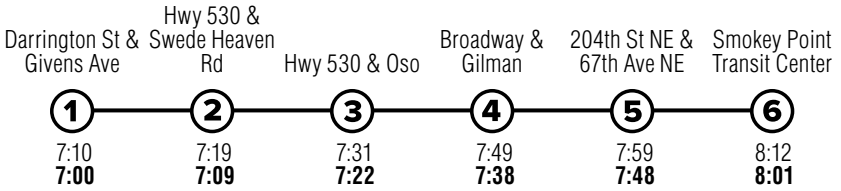

Route 230

Darrington – Smokey Point

Snow Route

Effective: 3/20/2022

Additional trip changes may occur. For the most up-to-date schedule information, visit communitytransit.org/alerts. Visit communitytransit.org/holidays for a list of observed holidays and service impacts or call (425) 353-7433.

Route 230

Weekdays

To Smokey Point

Weekdays

To Darrington

Bold - PM trip

Effective: 3/20/2022

Additional trip changes may occur. For the most up-to-date schedule information, visit communitytransit.org/alerts. Visit communitytransit.org/holidays for a list of observed holidays and service impacts or call (425) 353-7433.