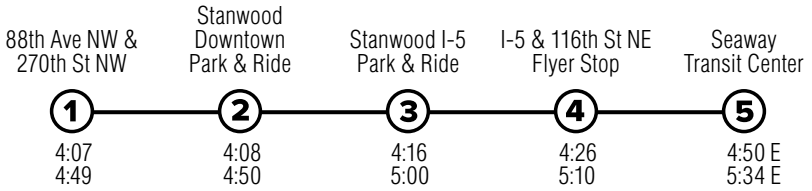

## Stanwood – Seaway Transit Center

Effective: 3/20/2022

Additional trip changes may occur. For the most up-to-date schedule information, visit [communitytransit.org/alerts](http://communitytransit.org/alerts). Visit [communitytransit.org/holidays](http://communitytransit.org/holidays) for a list of observed holidays and service impacts or call (425) 353-7433.

# Route 247

## To Seaway Transit Center