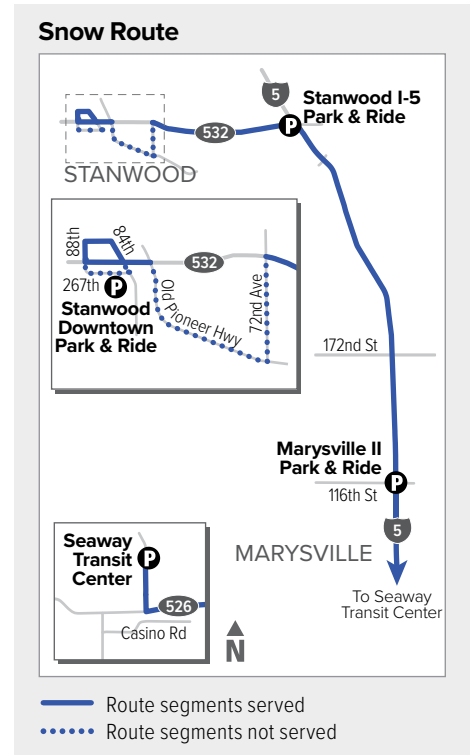

# Route 247

## Stanwood – Seaway Transit Center

Effective: 3/20/2022

Additional trip changes may occur. For the most up-to-date schedule information, visit [communitytransit.org/alerts](http://communitytransit.org/alerts). Visit [communitytransit.org/holidays](http://communitytransit.org/holidays) for a list of observed holidays and service impacts or call (425) 353-7433.

## To Seaway Transit Center