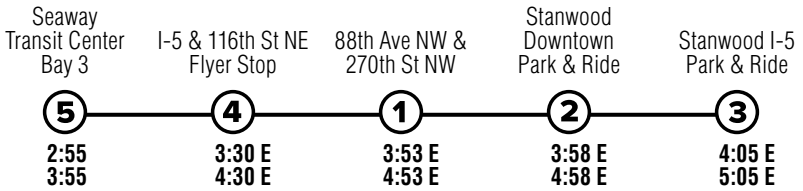

Weekdays

To Stanwood

E - Estimated time: Bus may leave earlier than shown

Bold - PM trip

Effective: 3/20/2022

Additional trip changes may occur. For the most up-to-date schedule information, visit communitytransit.org/alerts. Visit communitytransit.org/holidays for a list of observed holidays and service impacts or call (425) 353-7433.