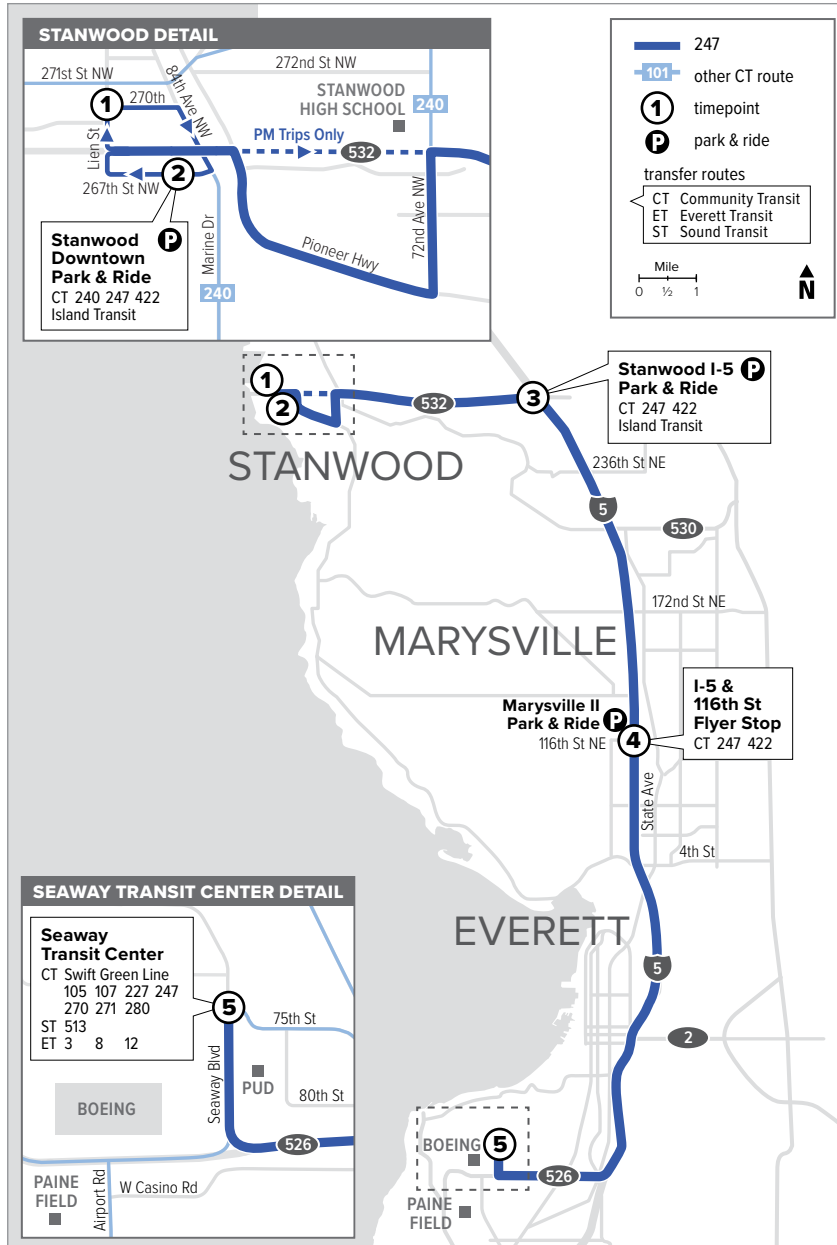

# Route 247

## Stanwood – Seaway Transit Center

Effective: 3/20/2022

Additional trip changes may occur. For the most up-to-date schedule information, visit [communitytransit.org/alerts](http://communitytransit.org/alerts). Visit [communitytransit.org/holidays](http://communitytransit.org/holidays) for a list of observed holidays and service impacts or call (425) 353-7433.

## To Seaway Transit Center