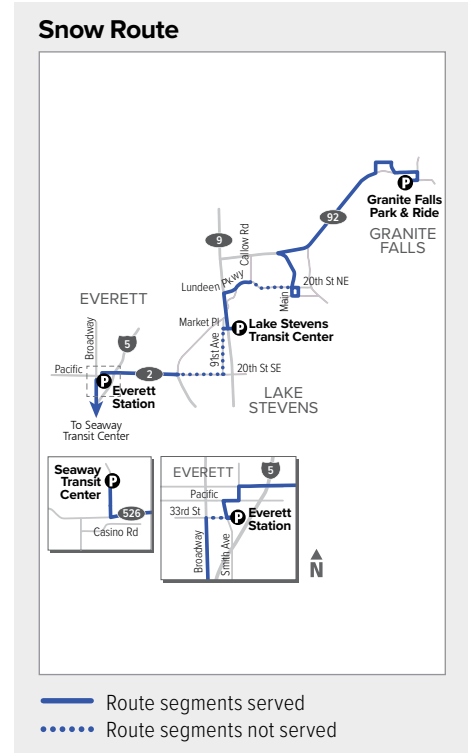

Route 280

Granite Falls/Lake Stevens – Everett/Seaway Transit Center

Effective: 3/20/2022

Additional trip changes may occur. For the most up-to-date schedule information, visit communitytransit.org/alerts. Visit communitytransit.org/holidays for a list of observed holidays and service impacts or call (425) 353-7433.

Route 280

Weekdays

To Everett/Seaway Transit Center

S Granite Ave & Main St & 18th E Pioneer St	20th St NE & Main St	Lake Stevens Transit Center Bay 2	Everett Station	Seaway Transit Center
1	2	3	4	5
4:56	5:12	5:15	5:27	5:45 AE
6:02	6:19	6:22	6:37	7:02
7:05	7:22	7:25	7:40	8:06
8:07	8:24	8:27	8:42	9:05
9:00	9:17	9:20	9:33	9:56
10:03	10:20	10:23	10:36	10:57
11:03	11:20	11:23	11:36	11:57
12:02	12:19	12:22	12:35	12:56
1:03	1:20	1:23	1:36	1:59
2:04	2:22	2:25	2:38	3:02
3:08	3:26	3:29	3:42	4:06
4:24	4:42	4:45	4:57	5:20
5:30	5:48	5:51	6:03	6:24
6:28	6:45	6:48	7:00	7:21
7:35	7:52	7:55	8:07	8:28
8:45	9:02	9:04	9:16	9:34

Weekdays

To Lake Stevens/Granite Falls

Seaway Transit Center Bay 1	Everett Station Bay B2	Lake Stevens Transit Center Bay 2	20th St NE & Main St	Main St & 18th St NE	S Granite Ave & E Pioneer St
6	5	4	3	2	1
:	6:02	6:16	6:27	6:29	6:51
:	6:58	7:12	7:23	7:26	7:48
:	8:00	8:16	8:28	8:31	8:54
:	9:00	9:15	9:27	9:30	9:53
:	10:00	10:15	10:26	10:29	10:52
:	10:59	11:14	11:25	11:28	11:51
:	12:00	12:15	12:26	12:29	12:52
:	1:00	1:15	1:26	1:29	1:54
:	2:00	2:15	2:26	2:29	2:55
2:49	3:10	3:30	3:43	3:46	4:12
:	4:17	4:34	4:47	4:49	5:15
:	4:48	5:05	5:24	:	:
:	5:18	5:35	5:48	5:51	6:17
:	6:17	6:32	6:43	6:46	7:10
:	6:47	7:02	7:16	:	:
:	7:49	8:04	8:15	8:18	8:42