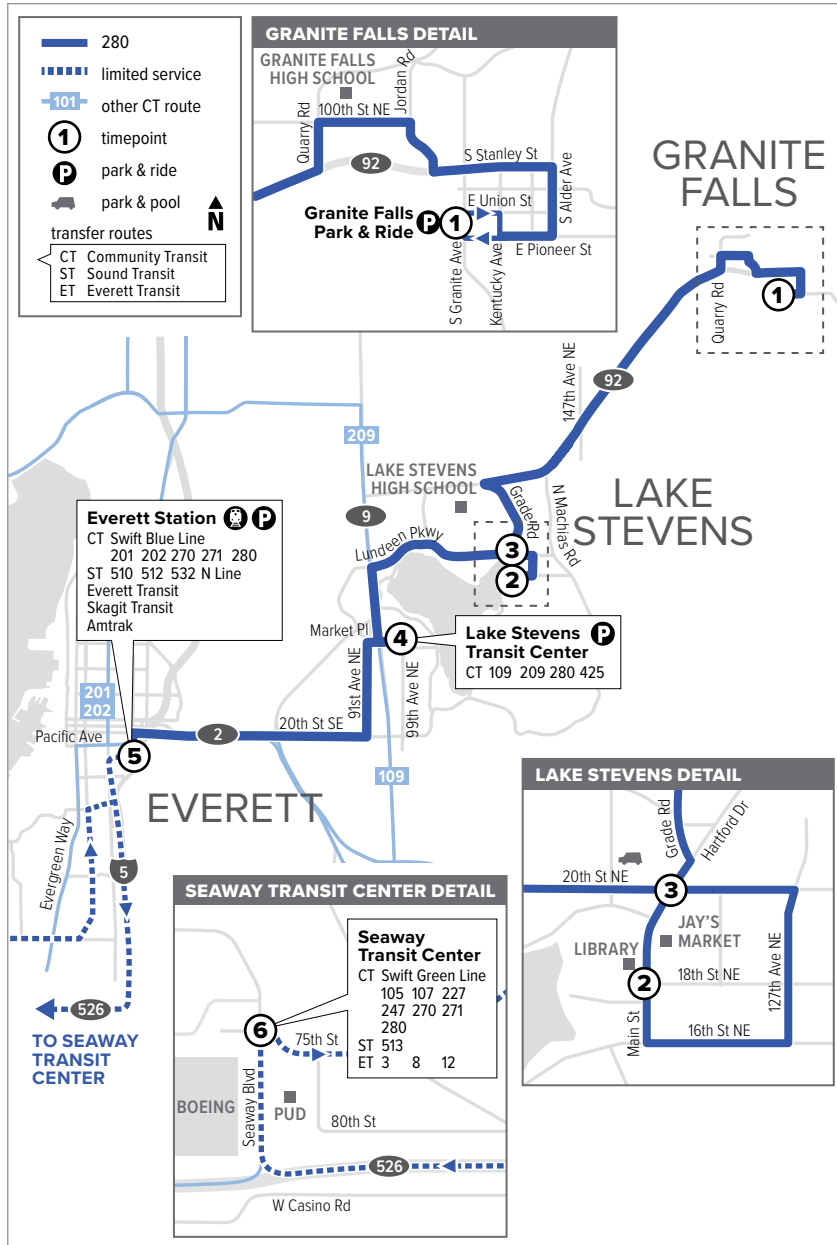

Route 280

Granite Falls/Lake Stevens – Everett/Seaway Transit Center

Effective: 3/20/2022

Additional trip changes may occur. For the most up-to-date schedule information, visit communitytransit.org/alerts. Visit communitytransit.org/holidays for a list of observed holidays and service impacts or call (425) 353-7433.