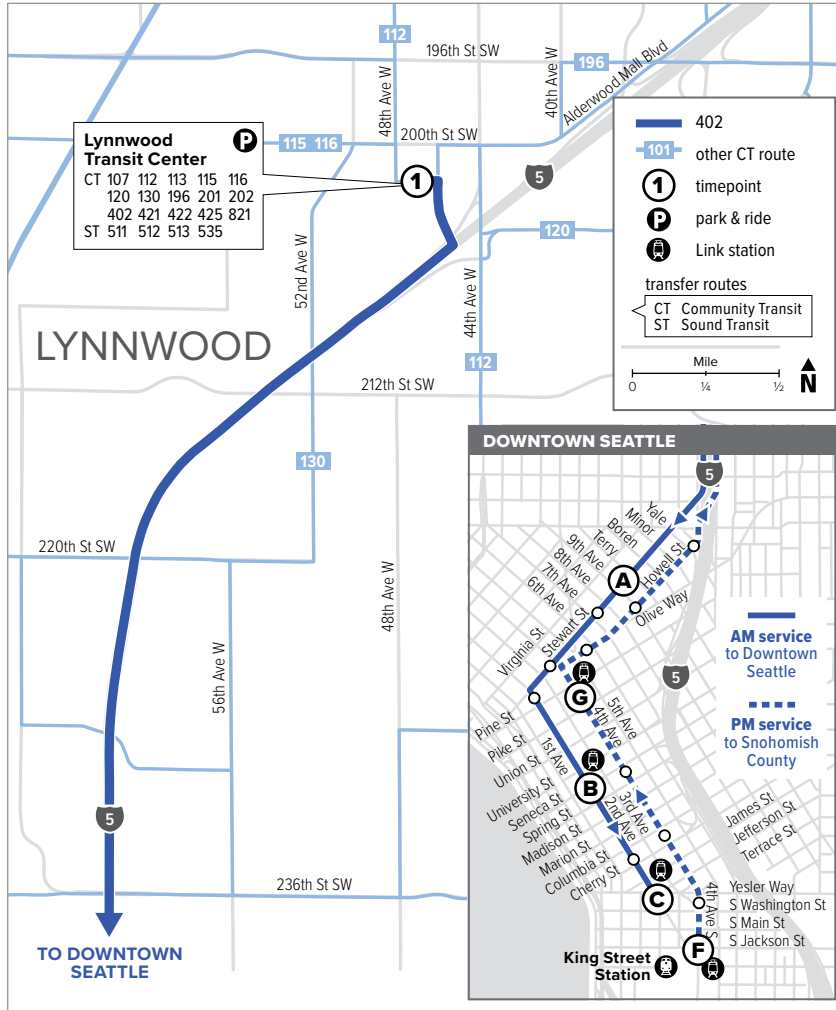

Route 402

Lynnwood Transit Center – Downtown Seattle

Effective: 3/20/2022

Additional trip changes may occur. For the most up-to-date schedule information, visit communitytransit.org/alerts. Visit communitytransit.org/holidays for a list of observed holidays and service impacts or call (425) 353-7433.

Route 402

Weekdays To Downtown Seattle

Lynnwood Transit Center Bay D5	Stewart St & 9th Ave	2nd Ave & Seneca St	2nd Ave Ext S & Yesler Way
1	A	B	C
5:16	5:35 E	5:42 E	5:47 E
5:40	5:59 E	6:06 E	6:11 E
6:00	6:20 E	6:27 E	6:32 E
6:15	6:35 E	6:44 E	6:50 E
6:25	6:46 E	6:55 E	7:01 E
6:36	6:57 E	7:07 E	7:13 E
6:49	7:10 E	7:20 E	7:26 E
7:02	7:25 E	7:35 E	7:42 E
7:18	7:42 E	7:52 E	8:00 E
7:35	7:59 E	8:09 E	8:17 E
8:06	8:30 E	8:39 E	8:47 E
8:27	8:49 E	8:58 E	9:05 E

Weekdays To Lynnwood

4th Ave S & S Jackson St	4th Ave & Pine St	Lynnwood Transit Center
F	G	1
2:24	2:30	3:04 E
2:54	3:00	3:36 E
3:21	3:27	4:07 E
3:35	3:41	4:22 E
3:52	3:58	4:39 E
4:09	4:15	4:56 E
4:27	4:33	5:14 E
4:45	4:51	5:32 E
4:58	5:04	5:44 E
5:13	5:19	5:57 E
5:34	5:40	6:14 E
6:04	6:10	6:40 E
6:35	6:41	7:11 E