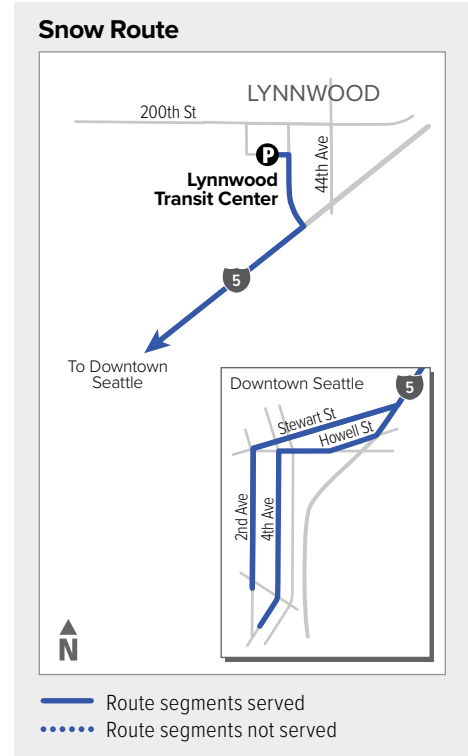

Route 402

Lynnwood Transit Center – Downtown Seattle

Effective: 3/20/2022

Additional trip changes may occur. For the most up-to-date schedule information, visit communitytransit.org/alerts. Visit communitytransit.org/holidays for a list of observed holidays and service impacts or call (425) 353-7433.

Route 402

Weekdays To Downtown Seattle

Lynnwood Transit Center Bay D5	Stewart St & 9th Ave	2nd Ave & Seneca St	2nd Ave Ext S & Yesler Way
1	A	B	C
5:16	5:35 E	5:42 E	5:47 E
5:40	5:59 E	6:06 E	6:11 E
6:00	6:20 E	6:27 E	6:32 E
6:15	6:35 E	6:44 E	6:50 E
6:25	6:46 E	6:55 E	7:01 E
6:36	6:57 E	7:07 E	7:13 E
6:49	7:10 E	7:20 E	7:26 E
7:02	7:25 E	7:35 E	7:42 E
7:18	7:42 E	7:52 E	8:00 E
7:35	7:59 E	8:09 E	8:17 E
8:06	8:30 E	8:39 E	8:47 E
8:27	8:49 E	8:58 E	9:05 E

Weekdays To Lynnwood

4th Ave S & S Jackson St	4th Ave & Pine St	Lynnwood Transit Center
F	G	1
2:24	2:30	3:04 E
2:54	3:00	3:36 E
3:21	3:27	4:07 E
3:35	3:41	4:22 E
3:52	3:58	4:39 E
4:09	4:15	4:56 E
4:27	4:33	5:14 E
4:45	4:51	5:32 E
4:58	5:04	5:44 E
5:13	5:19	5:57 E
5:34	5:40	6:14 E
6:04	6:10	6:40 E
6:35	6:41	7:11 E