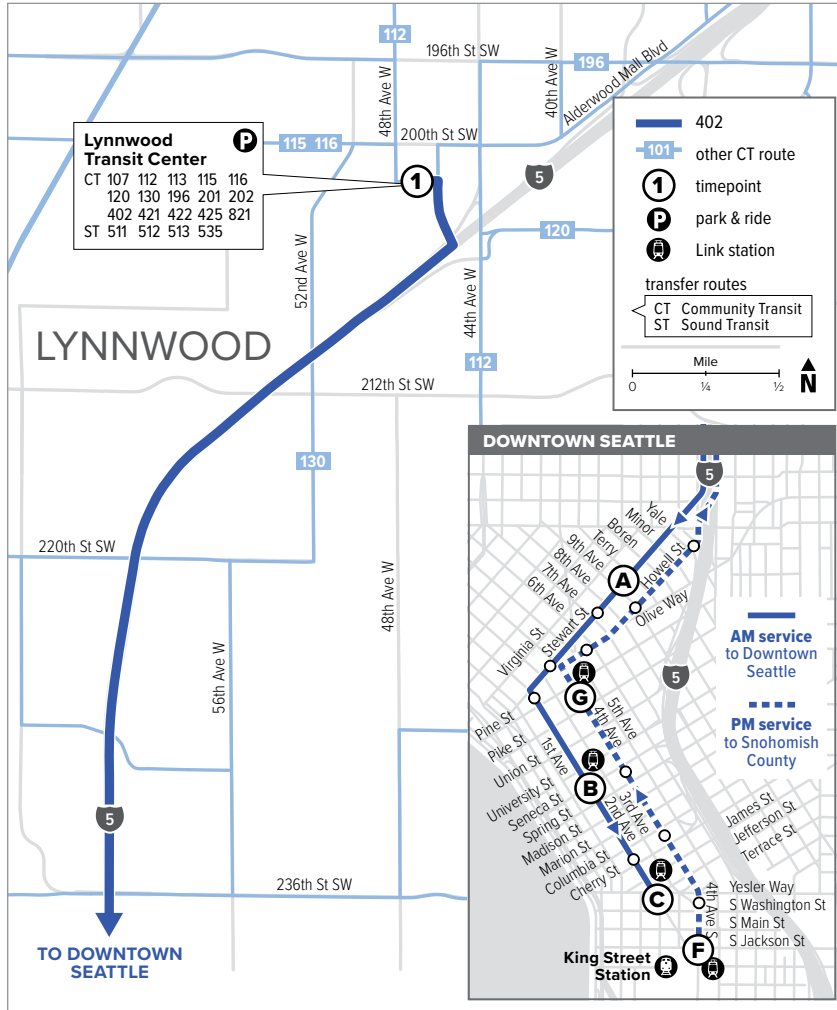

Route 402

Lynnwood Transit Center – Downtown Seattle

Effective: 3/20/2022

Additional trip changes may occur. For the most up-to-date schedule information, visit communitytransit.org/alerts. Visit communitytransit.org/holidays for a list of observed holidays and service impacts or call (425) 353-7433.