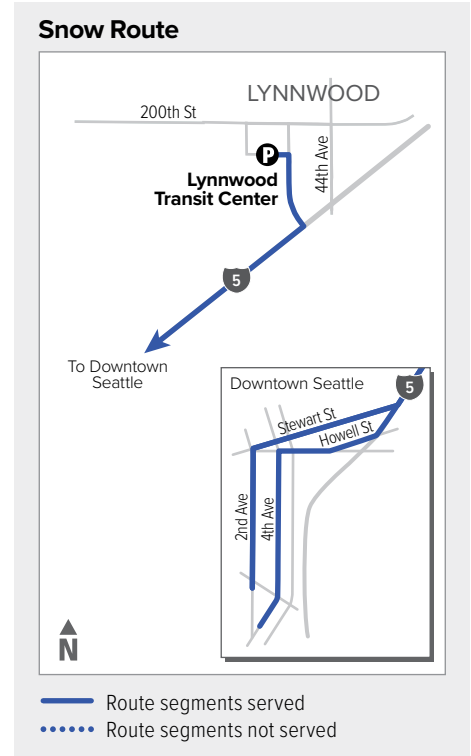

Route 402

Lynnwood Transit Center – Downtown Seattle

Effective: 3/20/2022

Additional trip changes may occur. For the most up-to-date schedule information, visit communitytransit.org/alerts. Visit communitytransit.org/holidays for a list of observed holidays and service impacts or call (425) 353-7433.