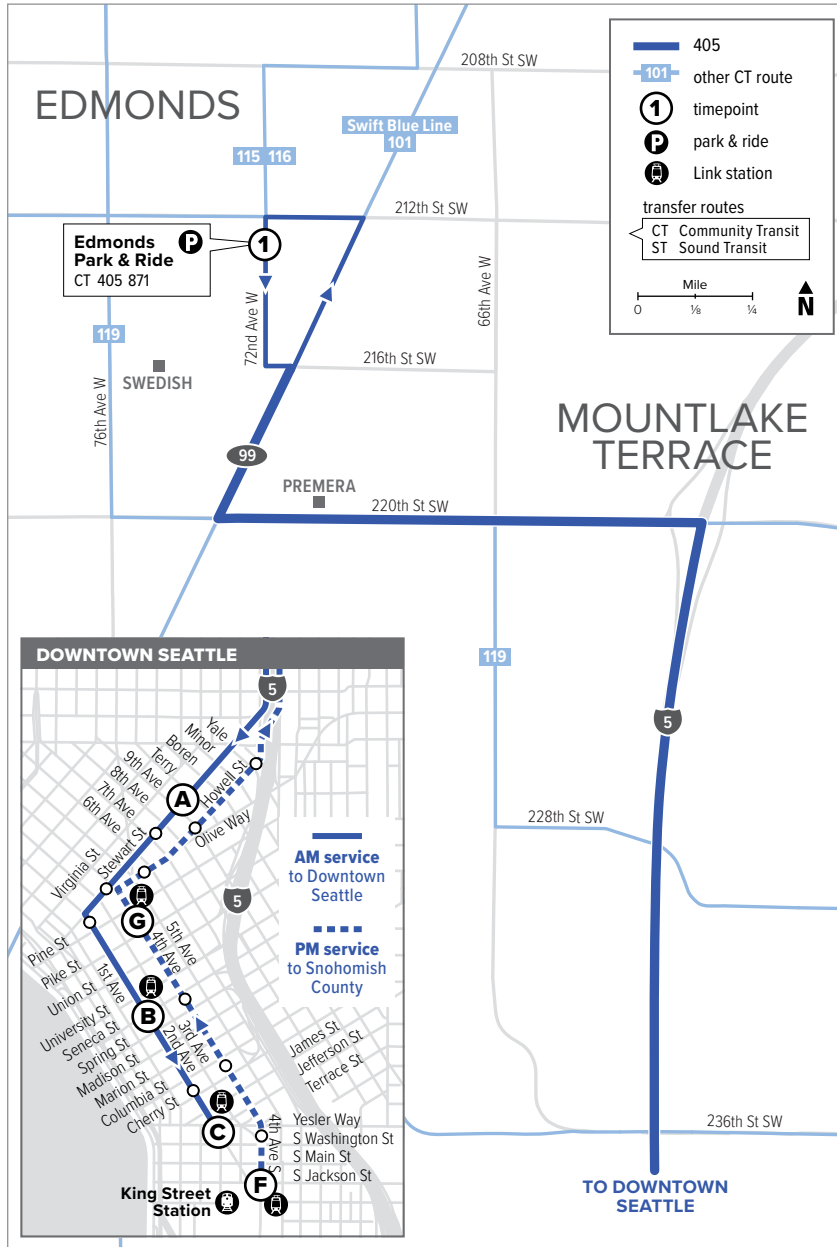

Route 405

Edmonds Park & Ride – Downtown Seattle

Effective: 3/20/2022

Additional trip changes may occur. For the most up-to-date schedule information, visit communitytransit.org/alerts. Visit communitytransit.org/holidays for a list of observed holidays and service impacts or call (425) 353-7433.

Route 405

Weekdays To Downtown Seattle

Edmonds Park & Ride	Stewart St & 9th Ave	2nd Ave & Seneca St	2nd Ave Ext S & Yesler Way
1	A	B	C
5:52	6:16 E	6:24 E	6:29 E
6:32	6:58 E	7:06 E	7:13 E
7:10	7:40 E	7:48 E	7:55 E
7:45	8:15 E	8:23 E	8:33 E

Weekdays To Edmonds P&R

4th Ave S & S Jackson St	4th Ave & Pine St	Edmonds Park & Ride
F	G	1
3:14	3:20	4:02 E
3:45	3:51	4:38 E
4:17	4:23	5:10 E
4:48	4:54	5:41 E
5:17	5:23	6:09 E
5:55	6:01	6:39 E

E - Estimated time: Bus may leave earlier than shown