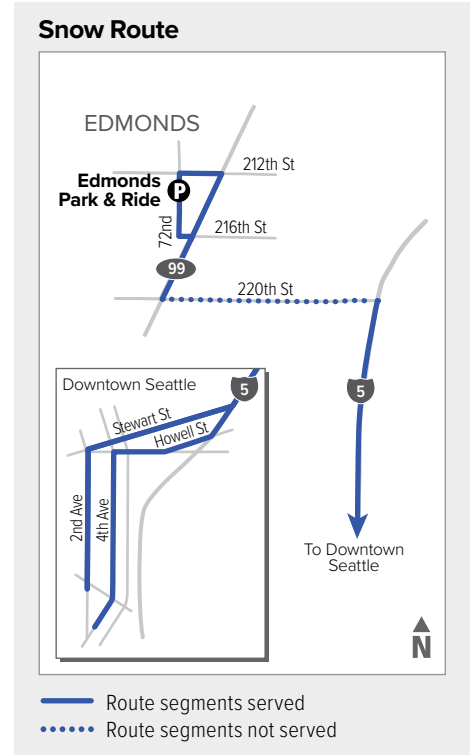

Route 405

Edmonds Park & Ride – Downtown Seattle

Effective: 3/20/2022

Additional trip changes may occur. For the most up-to-date schedule information, visit communitytransit.org/alerts. Visit communitytransit.org/holidays for a list of observed holidays and service impacts or call (425) 353-7433.

Route 405

Weekdays To Downtown Seattle

Edmonds Park & Ride	Stewart St & 9th Ave	2nd Ave & Seneca St	2nd Ave Ext S & Yesler Way
1	A	B	C
5:52	6:16 E	6:24 E	6:29 E
6:32	6:58 E	7:06 E	7:13 E
7:10	7:40 E	7:48 E	7:55 E
7:45	8:15 E	8:23 E	8:33 E

Weekdays To Edmonds P&R

4th Ave S & S Jackson St	4th Ave & Pine St	Edmonds Park & Ride
F	G	1
3:14	3:20	4:02 E
3:45	3:51	4:38 E
4:17	4:23	5:10 E
4:48	4:54	5:41 E
5:17	5:23	6:09 E
5:55	6:01	6:39 E

E - Estimated time: Bus may leave earlier than shown