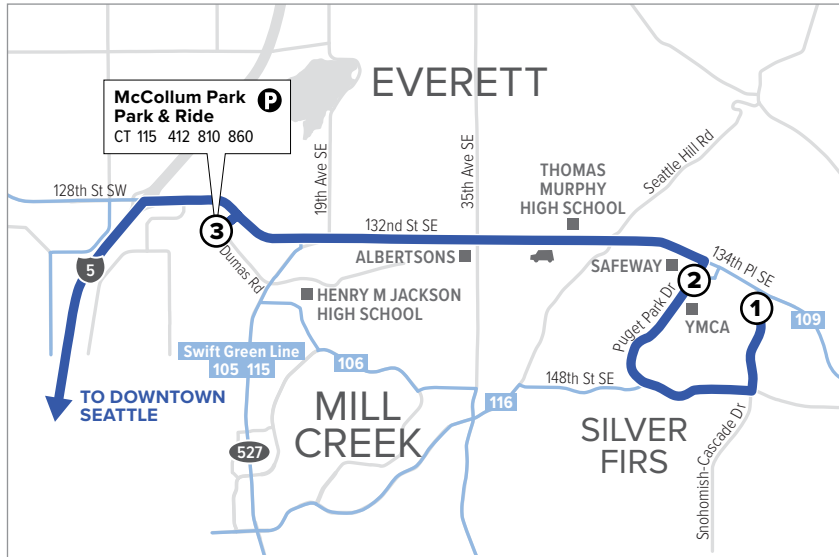

Route 412

Silver Fir – Downtown Seattle

- 412
- 101 other CT route
- 1** timepoint
- P** park & ride
- park & pool
- Link station

transfer routes

- CT Community Transit
- - - ST Sound Transit

Mile
0 1/4 1/2 3/4 1

N

Snow Route

- Route segments served
- - - Route segments not served

Effective: 3/20/2022

Additional trip changes may occur. For the most up-to-date schedule information, visit communitytransit.org/alerts. Visit communitytransit.org/holidays for a list of observed holidays and service impacts or call (425) 353-7433.

Route 412

Weekdays

To Downtown Seattle

Snohomish- Cascade Dr SE & 138th PI SE	Puget Park Dr & 137th PI SE	McCollum Park Park & Ride Bay 2	5th Ave & Jefferson St	4th Ave & Pine St	Olive Way & Boren Ave
1	2	3	E	G	H
5:07	5:12	5:24	5:54 E	6:02 E	6:08 E
6:08	6:13	6:25	7:00 E	7:13 E	7:21 E
6:38	6:43	6:55	7:33 E	7:46 E	7:55 E
7:09	7:14	7:26	8:05 E	8:18 E	8:29 E
7:39	7:44	7:58	8:36 E	8:49 E	9:00 E
8:10	8:15	8:28	9:04 E	9:17 E	9:27 E

Weekdays

To Silver Firs

Stewart St & 9th Ave	2nd Ave & Seneca St	5th Ave & James St	McCollum Park Park & Ride Bay 2	Puget Park Dr & 137th PI SE	Snohomish- Cascade Dr SE & 138th PI SE
A	B	D	3	2	1
2:40	2:45	2:50	3:23 E	3:40 E	3:53 E
3:30	3:35	3:41	4:18 E	4:36 E	4:50 E
4:15	4:20	4:26	5:04 E	5:22 E	5:36 E
4:55	5:00	5:06	5:43 E	6:01 E	6:15 E
5:35	5:40	5:46	6:18 E	6:34 E	6:48 E
6:12	6:17	6:23	6:54 E	7:07 E	7:18 E