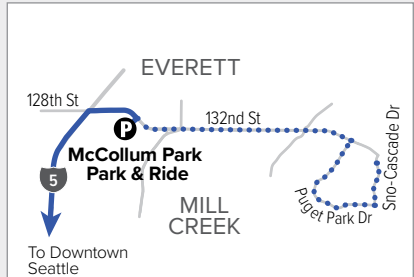

Snow Route

- Route segments served
- - - Route segments not served

Effective: 3/20/2022

Additional trip changes may occur. For the most up-to-date schedule information, visit communitytransit.org/alerts. Visit communitytransit.org/holidays for a list of observed holidays and service impacts or call (425) 353-7433.