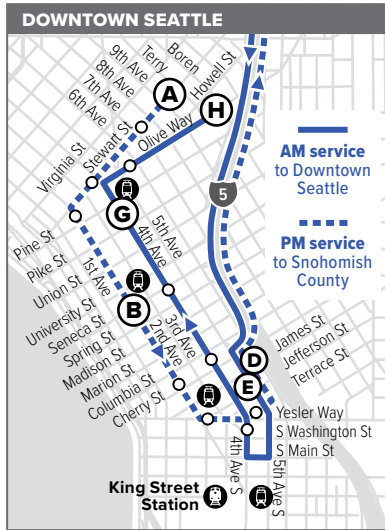

Route 412

Silver Fir – Downtown Seattle

- 412
- 101 other CT route
- 1** timepoint
- P** park & ride
- park & pool
- Link station

transfer routes

- CT Community Transit
- - - ST Sound Transit

Mile
0 1/4 1/2 3/4 1

Route 412

Weekdays

To Downtown Seattle

Snohomish- Cascade Dr SE & 138th PI SE	Puget Park Dr & 137th PI SE	McCollum Park Park & Ride Bay 2	5th Ave & Jefferson St	4th Ave & Pine St	Olive Way & Boren Ave
1	2	3	E	G	H
5:07	5:12	5:24	5:54 E	6:02 E	6:08 E
6:08	6:13	6:25	7:00 E	7:13 E	7:21 E
6:38	6:43	6:55	7:33 E	7:46 E	7:55 E
7:09	7:14	7:26	8:05 E	8:18 E	8:29 E
7:39	7:44	7:58	8:36 E	8:49 E	9:00 E
8:10	8:15	8:28	9:04 E	9:17 E	9:27 E

Weekdays

To Silver Firs

Stewart St & 9th Ave	2nd Ave & Seneca St	5th Ave & James St	McCollum Park Park & Ride Bay 2	Puget Park Dr & 137th PI SE	Snohomish- Cascade Dr SE & 138th PI SE
A	B	D	3	2	1
2:40	2:45	2:50	3:23 E	3:40 E	3:53 E
3:30	3:35	3:41	4:18 E	4:36 E	4:50 E
4:15	4:20	4:26	5:04 E	5:22 E	5:36 E
4:55	5:00	5:06	5:43 E	6:01 E	6:15 E
5:35	5:40	5:46	6:18 E	6:34 E	6:48 E
6:12	6:17	6:23	6:54 E	7:07 E	7:18 E