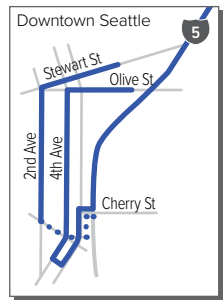

Snow Route

- Route segments served
- - - Route segments not served

Effective: 3/20/2022

Additional trip changes may occur. For the most up-to-date schedule information, visit communitytransit.org/alerts. Visit communitytransit.org/holidays for a list of observed holidays and service impacts or call (425) 353-7433.