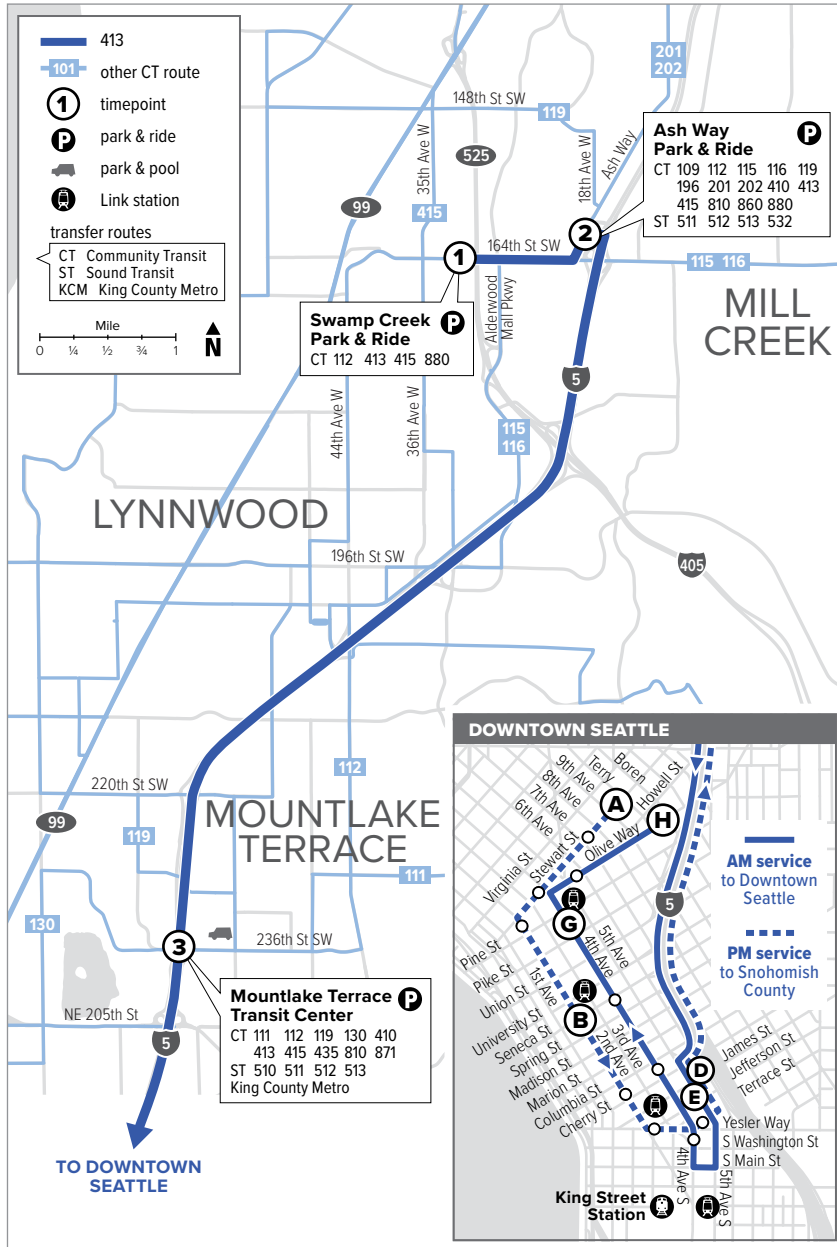

Route 413

Swamp Creek Park & Ride – Downtown Seattle

Effective: 3/20/2022

Additional trip changes may occur. For the most up-to-date schedule information, visit communitytransit.org/alerts. Visit communitytransit.org/holidays for a list of observed holidays and service impacts or call (425) 353-7433.