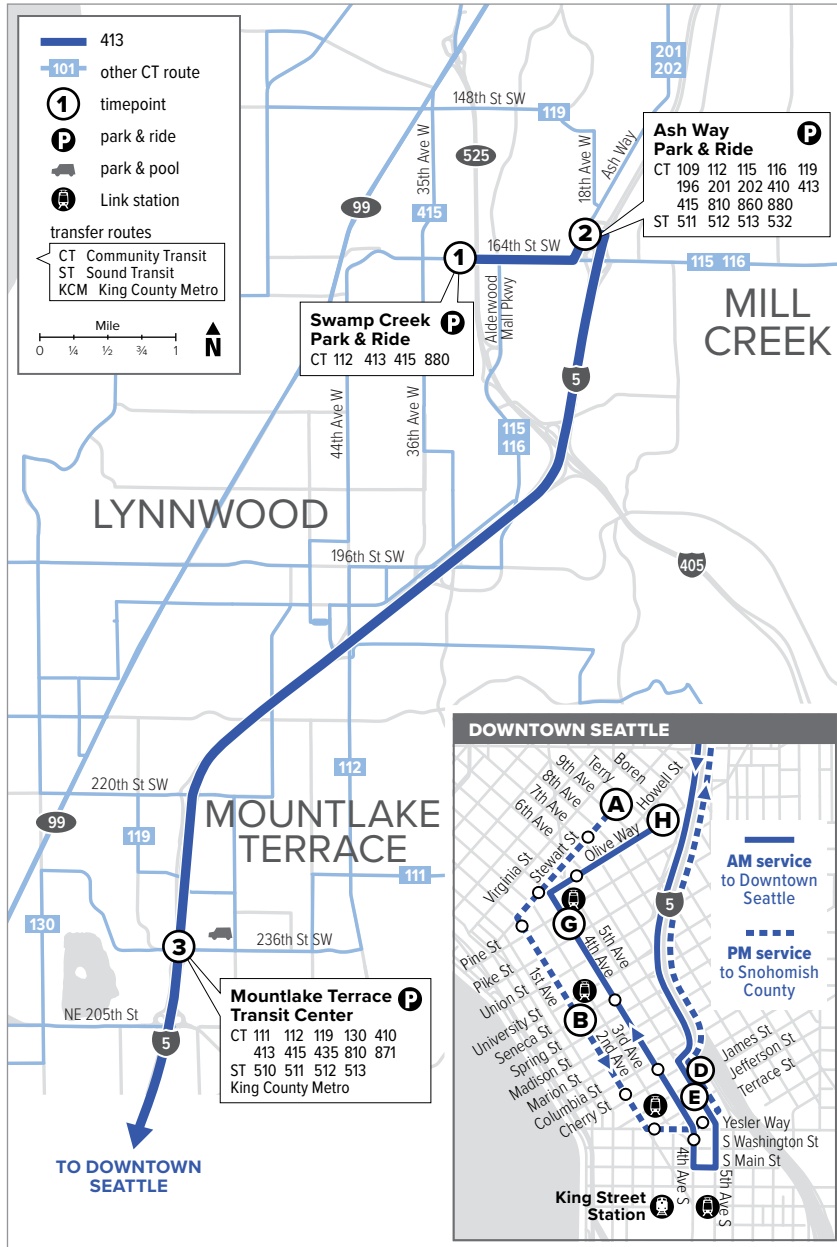

Route 413

Swamp Creek Park & Ride – Downtown Seattle

Effective: 3/20/2022

Additional trip changes may occur. For the most up-to-date schedule information, visit communitytransit.org/alerts. Visit communitytransit.org/holidays for a list of observed holidays and service impacts or call (425) 353-7433.