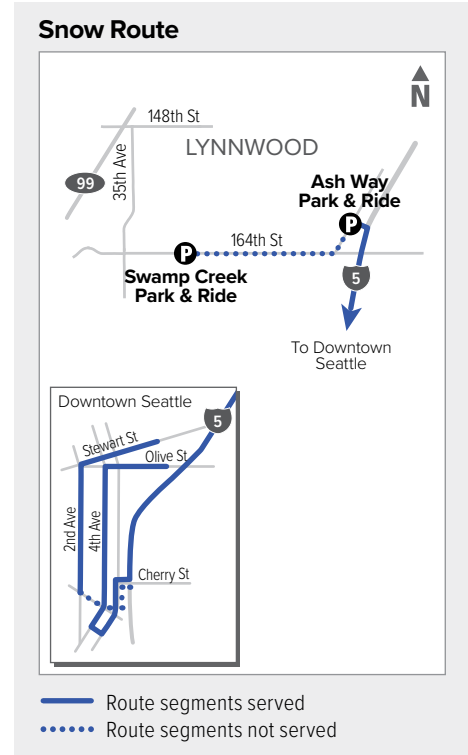

Route 413

Swamp Creek Park & Ride – Downtown Seattle

Effective: 3/20/2022

Additional trip changes may occur. For the most up-to-date schedule information, visit communitytransit.org/alerts. Visit communitytransit.org/holidays for a list of observed holidays and service impacts or call (425) 353-7433.