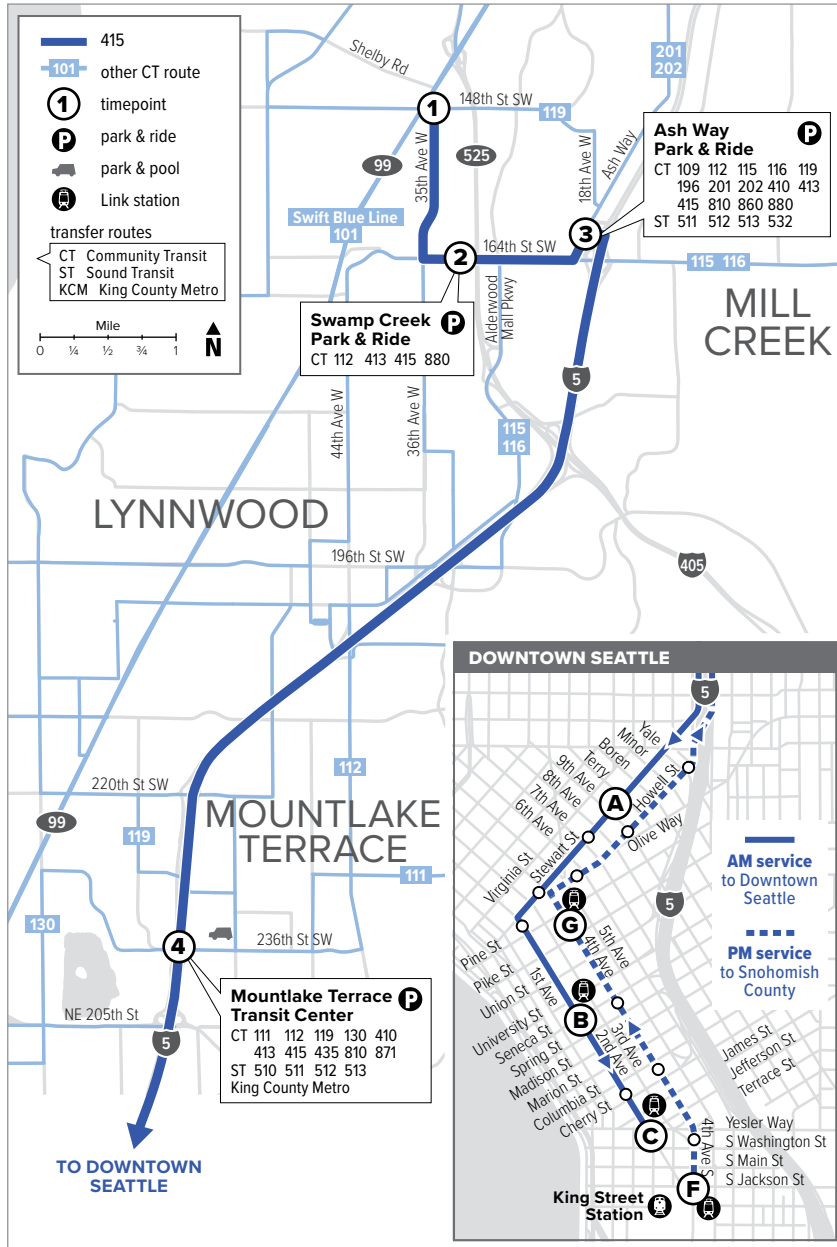

Route 415

North Lynnwood – Downtown Seattle

Effective: 3/20/2022

Additional trip changes may occur. For the most up-to-date schedule information, visit communitytransit.org/alerts. Visit communitytransit.org/holidays for a list of observed holidays and service impacts or call (425) 353-7433.

Route 415

Weekdays

To Downtown Seattle

35th Ave W & 148th St SW	Swamp Creek Park & Ride Bay 2	Ash Way Park & Ride Bay 2	Mountlake Terrace Freeway Station Bay 6	Stewart St & 9th Ave	2nd Ave & Seneca St	2nd Ave Ext S & Yesler Way
1	2	3	4	A	B	C
5:19	5:22	5:27	5:34 E	5:54 E	6:00 E	6:08 E
5:38	5:41	5:46	5:54 E	6:14 E	6:22 E	6:30 E
6:00	6:03	6:08	6:16 E	6:36 E	6:44 E	6:52 E
6:15	6:18	6:23	6:31 E	6:54 E	7:03 E	7:11 E
6:28	6:31	6:36	6:44 E	7:08 E	7:17 E	7:25 E
6:41	6:44	6:49	6:57 E	7:21 E	7:30 E	7:38 E
6:54	6:57	7:02	7:12 E	7:36 E	7:45 E	7:53 E
7:15	7:19	7:24	7:34 E	7:59 E	8:09 E	8:17 E
7:46	7:50	7:55	8:04 E	8:29 E	8:39 E	8:47 E
8:33	8:36	8:41	8:48 E	9:10 E	9:17 E	9:25 E

Weekdays

To North Lynnwood

4th Ave S & S Jackson St	4th Ave & Pine St	Mountlake Terrace Freeway Station Bay 7	Ash Way Park & Ride Bay 2	Swamp Creek Park & Ride Bay 1	35th Ave W & 148th St SW
F	G	4	3	2	1
2:30	2:36	3:00 E	3:11 E	3:18 E	3:28 E
2:55	3:01	3:26 E	3:37 E	3:46 E	3:56 E
3:15	3:21	3:46 E	4:00 E	4:09 E	4:19 E
3:35	3:41	4:07 E	4:21 E	4:30 E	4:40 E
3:55	4:01	4:27 E	4:41 E	4:50 E	5:00 E
4:09	4:15	4:41 E	4:55 E	5:04 E	5:14 E
4:24	4:30	4:56 E	5:10 E	5:19 E	5:29 E
4:40	4:46	5:12 E	5:26 E	5:35 E	5:45 E
4:52	4:58	5:23 E	5:37 E	5:46 E	5:56 E
5:05	5:11	5:36 E	5:49 E	5:58 E	6:07 E
5:36	5:42	6:06 E	6:17 E	6:26 E	6:35 E