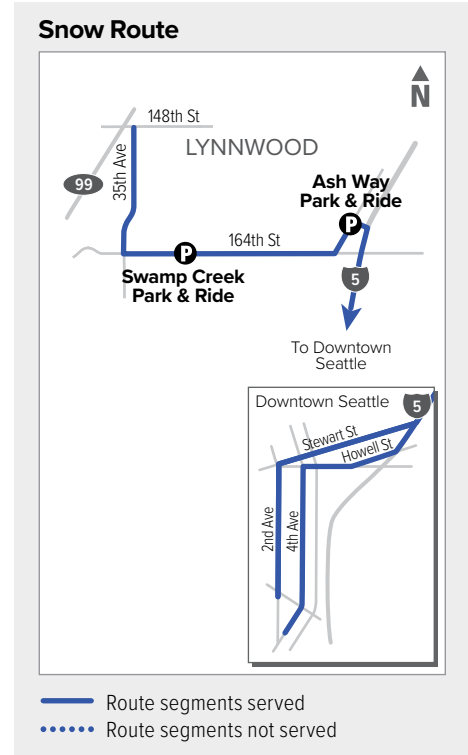

# Route 415

## North Lynnwood – Downtown Seattle

**Effective: 3/20/2022**

Additional trip changes may occur. For the most up-to-date schedule information, visit [communitytransit.org/alerts](http://communitytransit.org/alerts). Visit [communitytransit.org/holidays](http://communitytransit.org/holidays) for a list of observed holidays and service impacts or call (425) 353-7433.

## To Downtown Seattle

35th Ave W & 148th St SW	Swamp Creek Park & Ride Bay 2	Ash Way Park & Ride Bay 2	Mountlake Terrace Freeway Station Bay 6	Stewart St & 9th Ave	2nd Ave & Seneca St	2nd Ave Ext S & Yesler Way
<b>1</b>	<b>2</b>	<b>3</b>	<b>4</b>	<b>A</b>	<b>B</b>	<b>C</b>
5:19	5:22	5:27	5:34 E	5:54 E	6:00 E	6:08 E
5:38	5:41	5:46	5:54 E	6:14 E	6:22 E	6:30 E
6:00	6:03	6:08	6:16 E	6:36 E	6:44 E	6:52 E
6:15	6:18	6:23	6:31 E	6:54 E	7:03 E	7:11 E
6:28	6:31	6:36	6:44 E	7:08 E	7:17 E	7:25 E
6:41	6:44	6:49	6:57 E	7:21 E	7:30 E	7:38 E
6:54	6:57	7:02	7:12 E	7:36 E	7:45 E	7:53 E
7:15	7:19	7:24	7:34 E	7:59 E	8:09 E	8:17 E
7:46	7:50	7:55	8:04 E	8:29 E	8:39 E	8:47 E
8:33	8:36	8:41	8:48 E	9:10 E	9:17 E	9:25 E