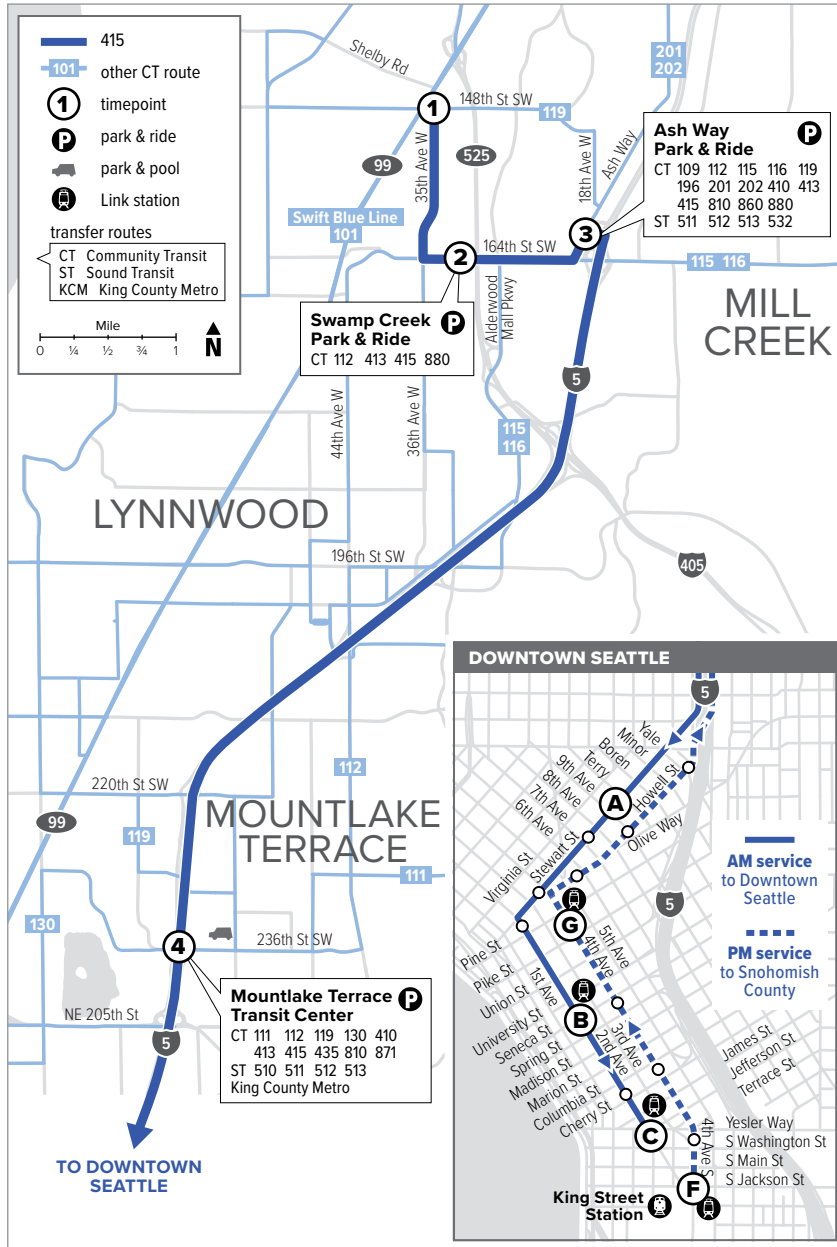

# Route 415

## North Lynnwood – Downtown Seattle

**Effective: 3/20/2022**

Additional trip changes may occur. For the most up-to-date schedule information, visit [communitytransit.org/alerts](http://communitytransit.org/alerts). Visit [communitytransit.org/holidays](http://communitytransit.org/holidays) for a list of observed holidays and service impacts or call (425) 353-7433.

## To Downtown Seattle

35th Ave W & 148th St SW	Swamp Creek Park & Ride Bay 2	Ash Way Park & Ride Bay 2	Mountlake Terrace Freeway Station Bay 6	Stewart St & 9th Ave	2nd Ave & Seneca St	2nd Ave Ext S & Yesler Way
<b>1</b>	<b>2</b>	<b>3</b>	<b>4</b>	<b>A</b>	<b>B</b>	<b>C</b>
5:19	5:22	5:27	5:34 E	5:54 E	6:00 E	6:08 E
5:38	5:41	5:46	5:54 E	6:14 E	6:22 E	6:30 E
6:00	6:03	6:08	6:16 E	6:36 E	6:44 E	6:52 E
6:15	6:18	6:23	6:31 E	6:54 E	7:03 E	7:11 E
6:28	6:31	6:36	6:44 E	7:08 E	7:17 E	7:25 E
6:41	6:44	6:49	6:57 E	7:21 E	7:30 E	7:38 E
6:54	6:57	7:02	7:12 E	7:36 E	7:45 E	7:53 E
7:15	7:19	7:24	7:34 E	7:59 E	8:09 E	8:17 E
7:46	7:50	7:55	8:04 E	8:29 E	8:39 E	8:47 E
8:33	8:36	8:41	8:48 E	9:10 E	9:17 E	9:25 E