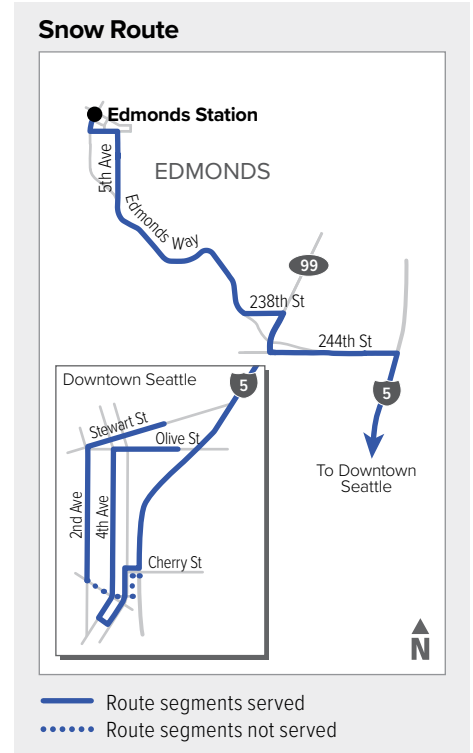

Route 416

Edmonds – Downtown Seattle

Effective: 3/20/2022

Additional trip changes may occur. For the most up-to-date schedule information, visit communitytransit.org/alerts. Visit communitytransit.org/holidays for a list of observed holidays and service impacts or call (425) 353-7433.