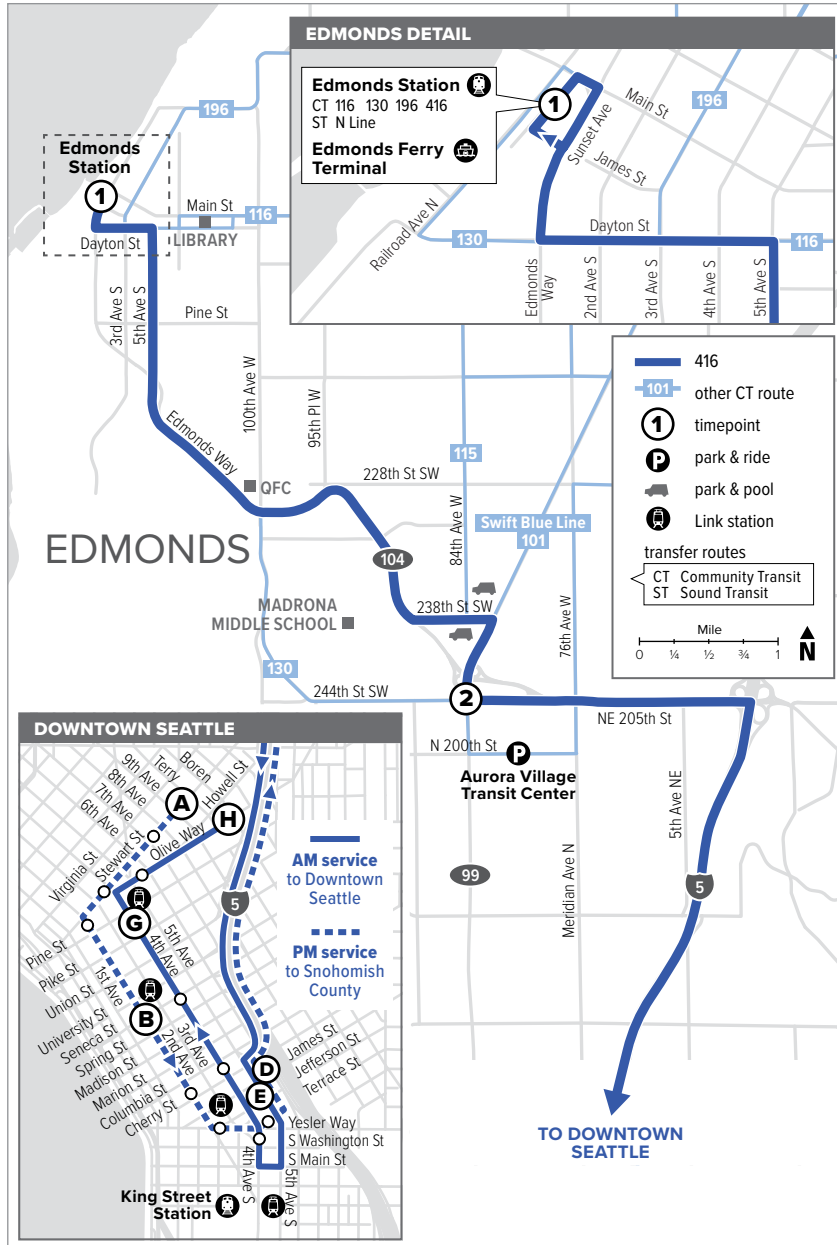

Route 416

Edmonds – Downtown Seattle

Effective: 3/20/2022

Additional trip changes may occur. For the most up-to-date schedule information, visit communitytransit.org/alerts. Visit communitytransit.org/holidays for a list of observed holidays and service impacts or call (425) 353-7433.