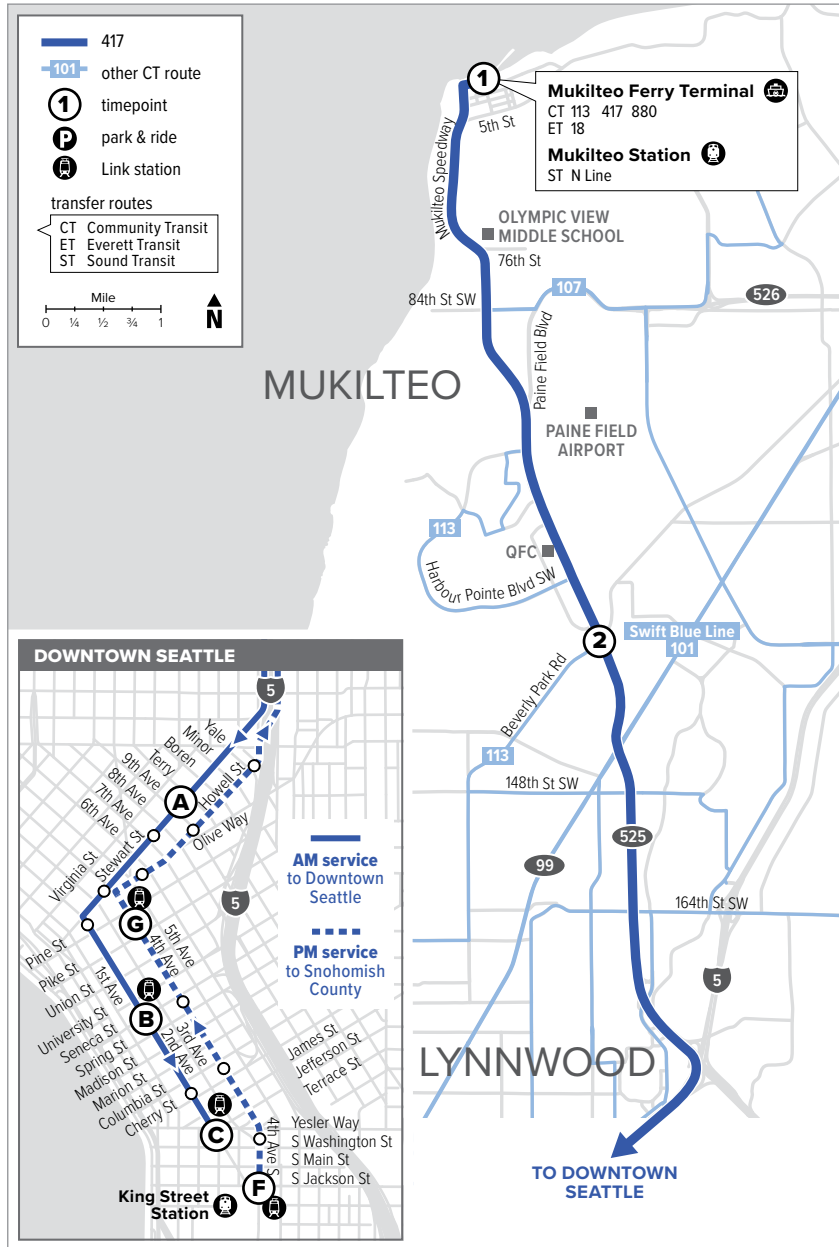

Route 417

Mukilteo – Downtown Seattle

Effective: 3/20/2022

Additional trip changes may occur. For the most up-to-date schedule information, visit communitytransit.org/alerts. Visit communitytransit.org/holidays for a list of observed holidays and service impacts or call (425) 353-7433.