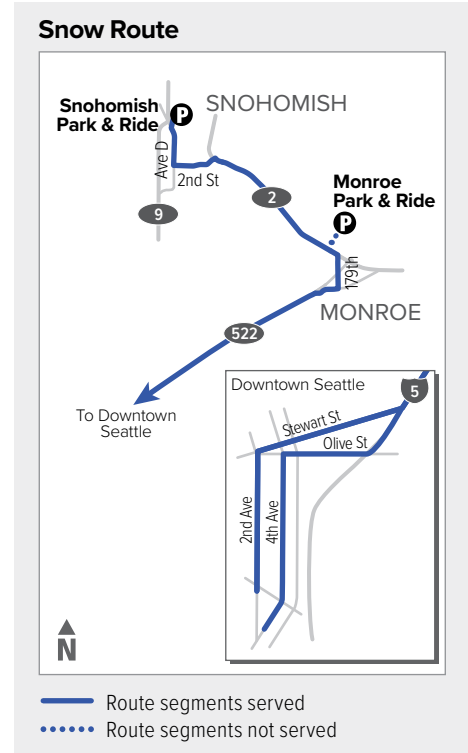

Route 424

Snohomish – Downtown Seattle

Effective: 3/20/2022

Additional trip changes may occur. For the most up-to-date schedule information, visit communitytransit.org/alerts. Visit communitytransit.org/holidays for a list of observed holidays and service impacts or call (425) 353-7433.

Route 424

Weekdays

To Downtown Seattle

Snohomish Park & Ride	Monroe Park & Ride	Main St & 179th Ave SE	Woodinville 132nd NE Flyer Stop*	Totem Lake Freeway Station*	Evergreen Point Freeway Station*	Stewart St & 9th Ave	2nd Ave & Seneca St	2nd Ave Ext S & Yesler Way
1	2	3	4	5	6	A	B	C
5:13 6:29	5:26 6:42	5:31 6:47	5:50 E 7:16 E	5:55 E 7:22 E	6:05 E 7:33 E	6:16 E 7:44 E	6:23 E 7:53 E	6:30 E 8:03 E

Weekdays

To Snohomish

4th Ave S & S Jackson St	4th Ave & Pine St	Olive Way & Boren Ave	Evergreen Point Freeway Station	Totem Lake Freeway Station	Woodinville 132nd NE Flyer Stop	Main St & 179th Ave SE	Monroe Park & Ride	Snohomish Park & Ride
F	G	H	6	5	4	3	2	1
3:37 5:11	3:42 5:17	3:47 E 5:22 E	3:55 E 5:31 E	4:09 E 5:46 E	4:16 E 5:53 E	4:45 E 6:29 E	4:48 E 6:31 E	5:16 E 6:55 E

* Community Transit buses inbound to Seattle stop in King County at the request of on-board customers only. For travel within King County, please rely on King County Metro.

E - Estimated time: Bus may leave earlier than shown