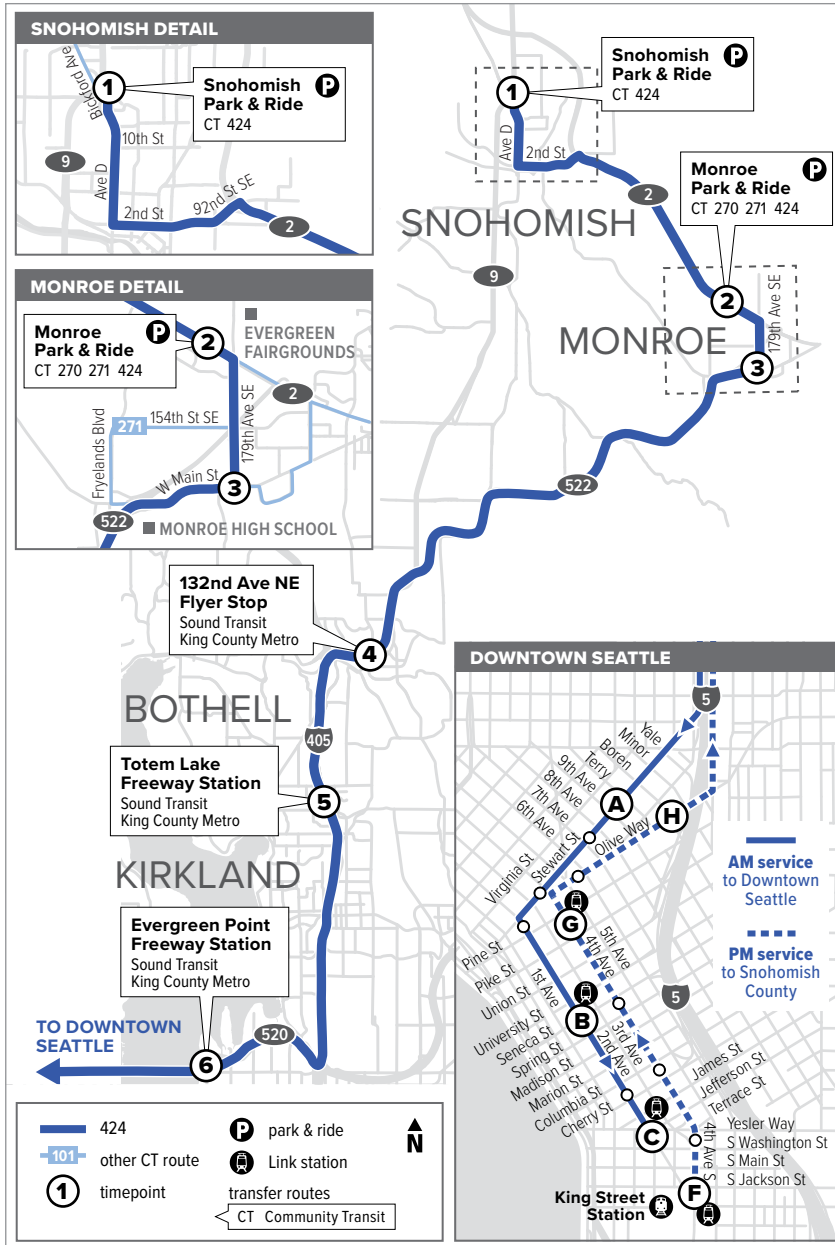

Route 424

Snohomish – Downtown Seattle

Effective: 3/20/2022

Additional trip changes may occur. For the most up-to-date schedule information, visit communitytransit.org/alerts. Visit communitytransit.org/holidays for a list of observed holidays and service impacts or call (425) 353-7433.

Route 424

Weekdays

To Downtown Seattle

Snohomish Park & Ride	Monroe Park & Ride	Main St & 179th Ave SE	Woodinville 132nd NE Flyer Stop*	Totem Lake Freeway Station*	Evergreen Point Freeway Station*	Stewart St & 9th Ave	2nd Ave & Seneca St	2nd Ave Ext S & Yesler Way
1	2	3	4	5	6	A	B	C
5:13 6:29	5:26 6:42	5:31 6:47	5:50 E 7:16 E	5:55 E 7:22 E	6:05 E 7:33 E	6:16 E 7:44 E	6:23 E 7:53 E	6:30 E 8:03 E

Weekdays

To Snohomish

4th Ave S & S Jackson St	4th Ave & Pine St	Olive Way & Boren Ave	Evergreen Point Freeway Station	Totem Lake Freeway Station	Woodinville 132nd NE Flyer Stop	Main St & 179th Ave SE	Monroe Park & Ride	Snohomish Park & Ride
F	G	H	6	5	4	3	2	1
3:37 5:11	3:42 5:17	3:47 E 5:22 E	3:55 E 5:31 E	4:09 E 5:46 E	4:16 E 5:53 E	4:45 E 6:29 E	4:48 E 6:31 E	5:16 E 6:55 E

* Community Transit buses inbound to Seattle stop in King County at the request of on-board customers only. For travel within King County, please rely on King County Metro.

E - Estimated time: Bus may leave earlier than shown