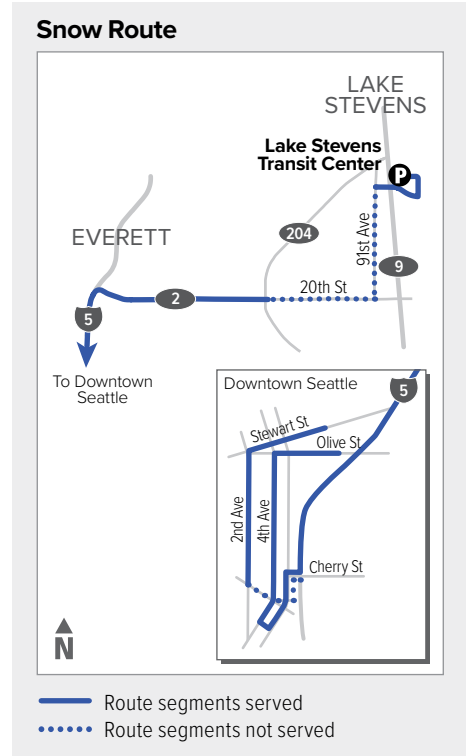

Route 425

Lake Stevens – Downtown Seattle

Effective: 3/20/2022

Additional trip changes may occur. For the most up-to-date schedule information, visit communitytransit.org/alerts. Visit communitytransit.org/holidays for a list of observed holidays and service impacts or call (425) 353-7433.