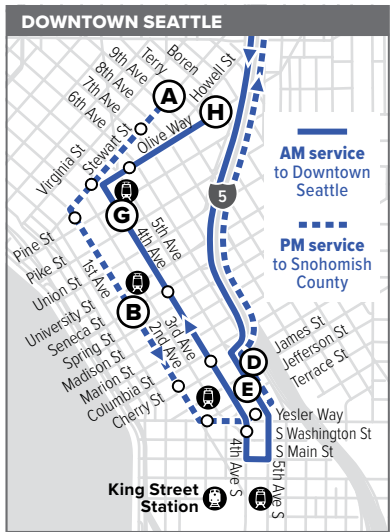

# Route 425

## Lake Stevens – Downtown Seattle

**Effective: 3/20/2022**

Additional trip changes may occur. For the most up-to-date schedule information, visit [communitytransit.org/alerts](http://communitytransit.org/alerts). Visit [communitytransit.org/holidays](http://communitytransit.org/holidays) for a list of observed holidays and service impacts or call (425) 353-7433.

## To Downtown Seattle

Lake Stevens Transit Center Bay 1	Lynnwood Transit Center Bay D4	5th Ave & Jefferson St	4th Ave & Pine St	Olive Way & Boren Ave
<b>1</b>	<b>3</b>	<b>E</b>	<b>G</b>	<b>H</b>
5:16	5:44 E	6:07 E	6:16 E	6:25 E
5:53	6:24 E	6:50 E	7:00 E	7:09 E
6:30	7:02 E	7:34 E	7:45 E	7:56 E
7:00	7:32 E	8:04 E	8:15 E	8:26 E

## To Lake Stevens

Stewart St & 9th Ave	2nd Ave & Seneca St	5th Ave & James St	Lynnwood Transit Center Bay D4	Lake Stevens Transit Center Bay 1	Market Pl & 99th Ave SE
<b>A</b>	<b>B</b>	<b>D</b>	<b>3</b>	<b>1</b>	<b>2</b>
<b>3:15</b>	<b>3:21</b>	<b>3:27</b>	<b>3:55 E</b>	<b>4:40 E</b>	<b>4:47 E</b>
<b>4:00</b>	<b>4:06</b>	<b>4:12</b>	<b>4:41 E</b>	<b>5:26 E</b>	<b>5:33 E</b>
<b>4:31</b>	<b>4:37</b>	<b>4:43</b>	<b>5:12 E</b>	<b>5:55 E</b>	<b>6:01 E</b>
<b>5:10</b>	<b>5:16</b>	<b>5:22</b>	<b>5:48 E</b>	<b>6:30 E</b>	<b>6:36 E</b>