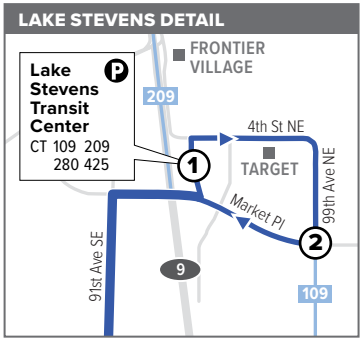

Route 425

Lake Stevens – Downtown Seattle

Effective: 3/20/2022

Additional trip changes may occur. For the most up-to-date schedule information, visit communitytransit.org/alerts. Visit communitytransit.org/holidays for a list of observed holidays and service impacts or call (425) 353-7433.