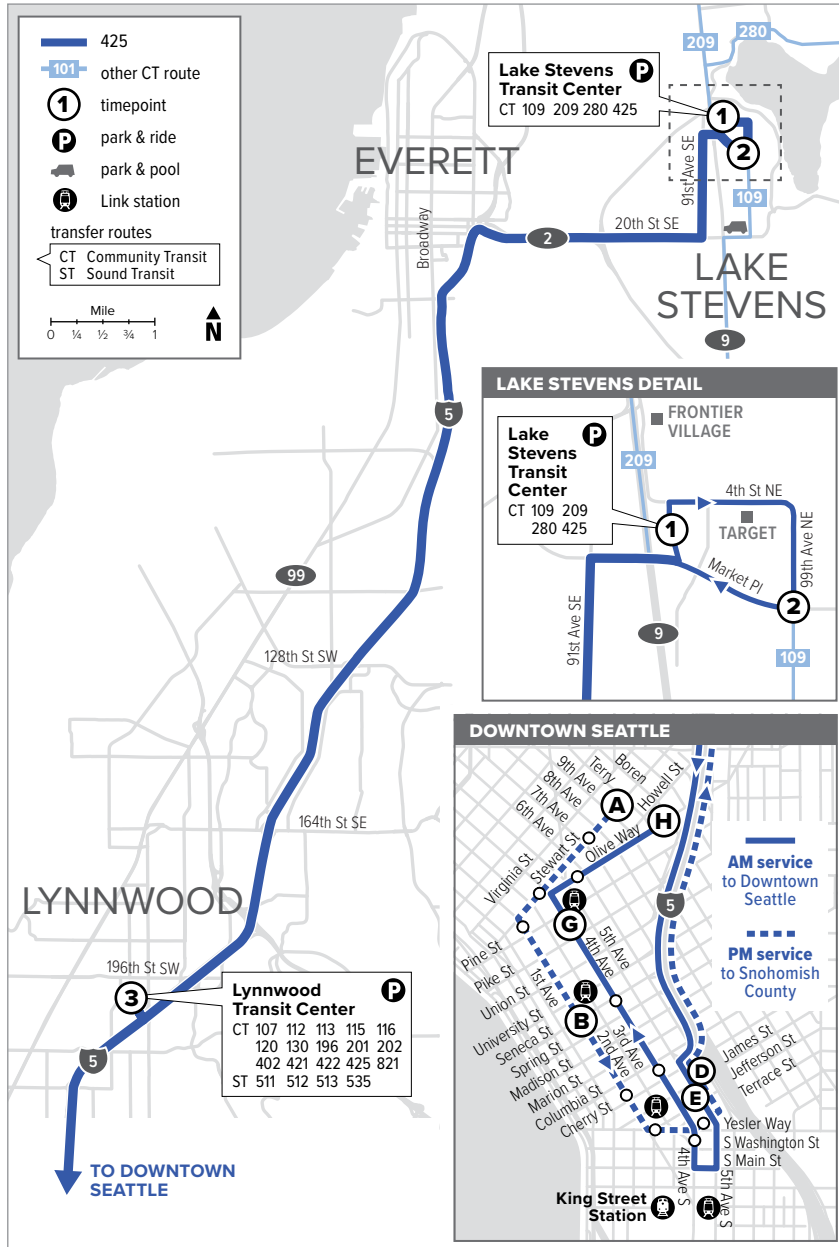

Route 425

Lake Stevens – Downtown Seattle

Effective: 3/20/2022

Additional trip changes may occur. For the most up-to-date schedule information, visit communitytransit.org/alerts. Visit communitytransit.org/holidays for a list of observed holidays and service impacts or call (425) 353-7433.