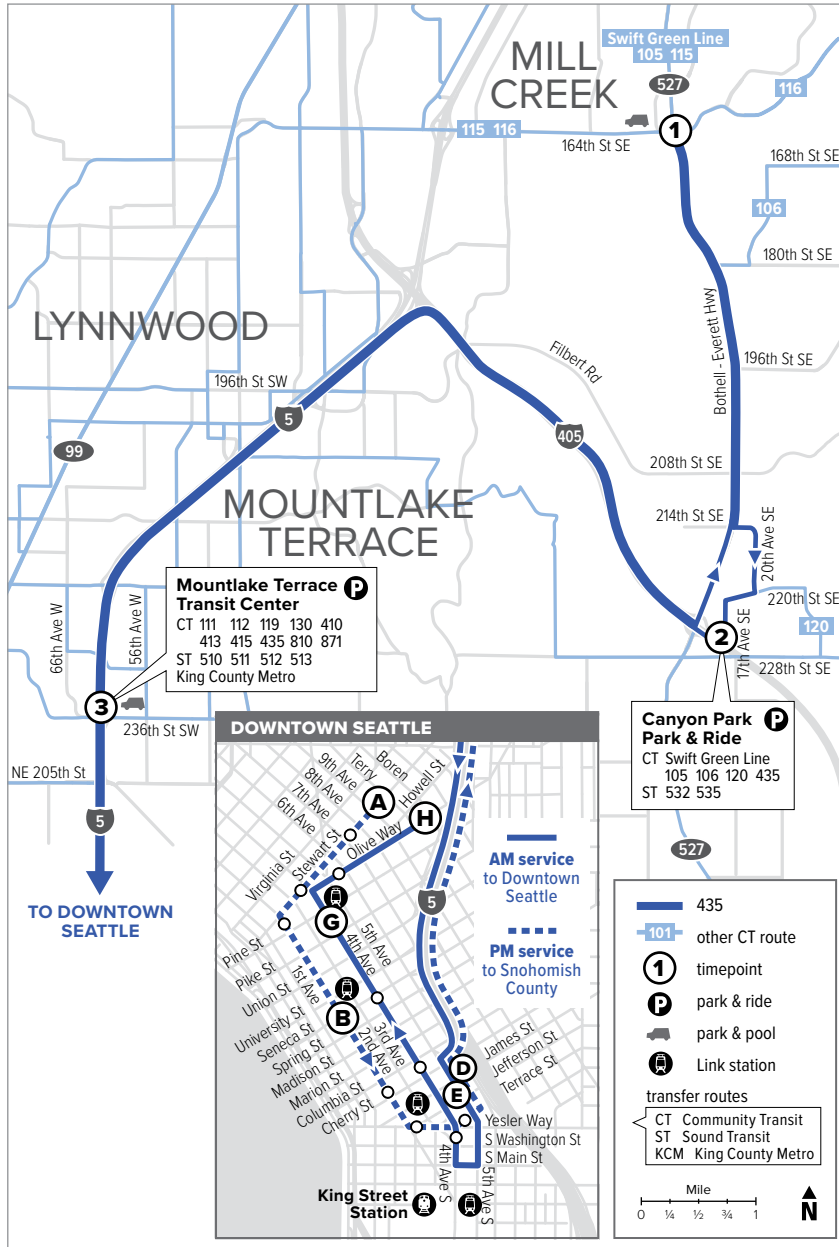

Route 435

Mill Creek – Downtown Seattle

Effective: 3/20/2022

Additional trip changes may occur. For the most up-to-date schedule information, visit communitytransit.org/alerts. Visit communitytransit.org/holidays for a list of observed holidays and service impacts or call (425) 353-7433.