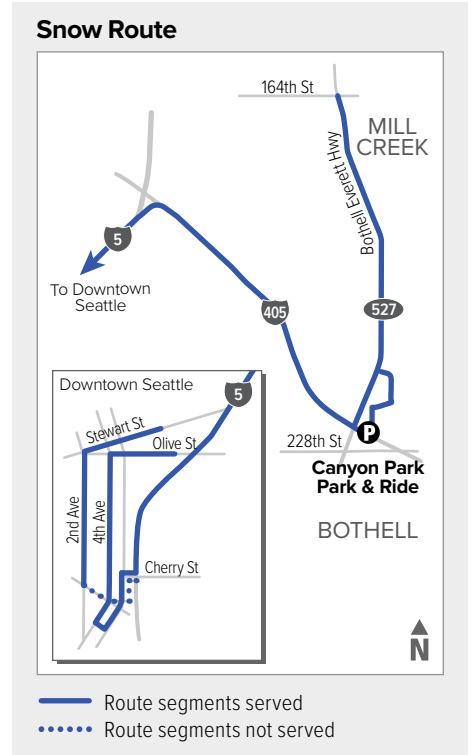

Route 435

Mill Creek – Downtown Seattle

Effective: 3/20/2022

Additional trip changes may occur. For the most up-to-date schedule information, visit communitytransit.org/alerts. Visit communitytransit.org/holidays for a list of observed holidays and service impacts or call (425) 353-7433.