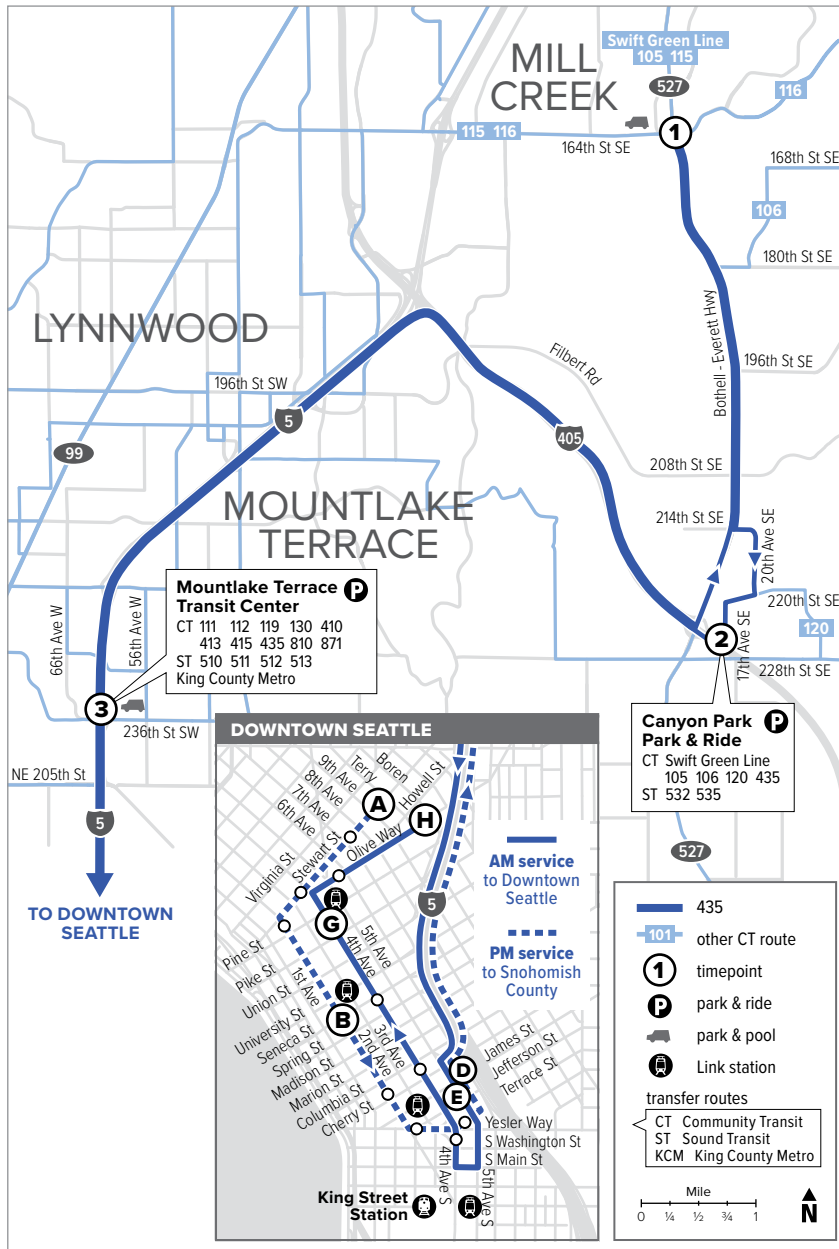

Route 435

Mill Creek – Downtown Seattle

Effective: 3/20/2022

Additional trip changes may occur. For the most up-to-date schedule information, visit [communitytransit.org/alerts](https://www.communitytransit.org/alerts). Visit [communitytransit.org/holidays](https://www.communitytransit.org/holidays) for a list of observed holidays and service impacts or call (425) 353-7433.

Route 435

Weekdays

To Downtown Seattle

Hwy 527 & 164th St SE	Canyon Park Park & Ride Bay 2	Mountlake Terrace Freeway Station Bay 6	5th Ave & Jefferson St	4th Ave & Pine St	Olive Way & Boren Ave
1	2	3	E	G	H
5:34	5:44	5:55 E	6:16 E	6:24 E	6:31 E
6:18	6:28	6:40 E	7:04 E	7:15 E	7:24 E
6:58	7:12	7:24 E	7:49 E	8:00 E	8:09 E
7:38	7:52	8:04 E	8:29 E	8:40 E	8:49 E

Weekdays

To Mill Creek

Stewart St & 9th Ave	2nd Ave & Seneca St	5th Ave & James St	Mountlake Terrace Freeway Station Bay 7	Canyon Park Park & Ride Bay 3	Hwy 527 & 164th St SE
A	B	D	3	2	1
3:37	3:43	3:49	4:14 E	4:34 E	5:00 E
4:20	4:26	4:32	4:57 E	5:17 E	5:43 E
5:00	5:06	5:12	5:36 E	5:54 E	6:20 E
5:41	5:47	5:53	6:14 E	6:32 E	6:52 E