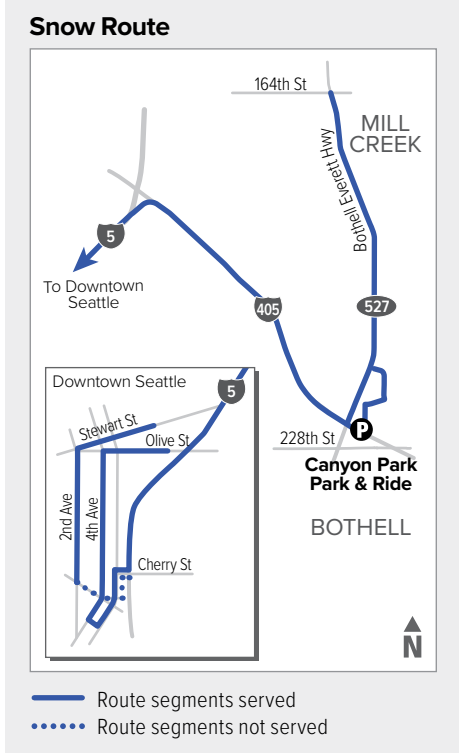

Route 435

Mill Creek – Downtown Seattle

Effective: 3/20/2022

Additional trip changes may occur. For the most up-to-date schedule information, visit [communitytransit.org/alerts](https://www.communitytransit.org/alerts). Visit [communitytransit.org/holidays](https://www.communitytransit.org/holidays) for a list of observed holidays and service impacts or call (425) 353-7433.

Route 435

Weekdays

To Downtown Seattle

Hwy 527 & 164th St SE	Canyon Park Park & Ride Bay 2	Mountlake Terrace Freeway Station Bay 6	5th Ave & Jefferson St	4th Ave & Pine St	Olive Way & Boren Ave
1	2	3	E	G	H
5:34	5:44	5:55 E	6:16 E	6:24 E	6:31 E
6:18	6:28	6:40 E	7:04 E	7:15 E	7:24 E
6:58	7:12	7:24 E	7:49 E	8:00 E	8:09 E
7:38	7:52	8:04 E	8:29 E	8:40 E	8:49 E

Weekdays

To Mill Creek

Stewart St & 9th Ave	2nd Ave & Seneca St	5th Ave & James St	Mountlake Terrace Freeway Station Bay 7	Canyon Park Park & Ride Bay 3	Hwy 527 & 164th St SE
A	B	D	3	2	1
3:37	3:43	3:49	4:14 E	4:34 E	5:00 E
4:20	4:26	4:32	4:57 E	5:17 E	5:43 E
5:00	5:06	5:12	5:36 E	5:54 E	6:20 E
5:41	5:47	5:53	6:14 E	6:32 E	6:52 E