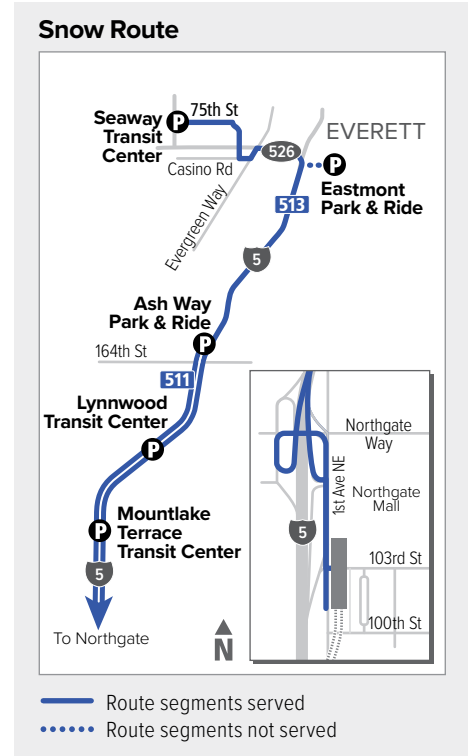

# Route 511/513 ST Express

Route 511: Ash Way Park & Ride – Northgate Station  
 Route 513: Seaway Transit Center – Northgate Station

**Effective: 3/20/2022**

Additional trip changes may occur. For the most up-to-date schedule information, visit [communitytransit.org/alerts](http://communitytransit.org/alerts).  
 Visit [communitytransit.org/holidays](http://communitytransit.org/holidays) for a list of observed holidays and service impacts or call (425) 353-7433.

Route

## ST Express

Weekdays

To Northgate Station

	Seaway Transit Center Bay 11	Eastmont Park & Ride	Ash Way Park & Ride Bay 1	Lynnwood Transit Center Bay D3	Mountlake Terrace Freeway Station Bay 6	Northgate Station
Route	①	②	③	④	⑤	⑥
511	:	:	4:16	4:22	4:26 E	4:41 E
511	:	:	4:48	4:54	4:58 E	5:13 E
513	4:48	4:58	5:10	5:17	5:22 E	5:37 E
511	:	:	5:24	5:31	5:35 E	5:51 E
513	5:15	5:25	5:37	5:44	5:49 E	6:05 E
511	:	:	5:50	5:57	6:01 E	6:17 E
513	5:37	5:47	5:59	6:06	6:11 E	6:29 E
511	:	:	6:13	6:20	6:24 E	6:41 E
513	5:58	6:08	6:20	6:28	6:33 E	6:53 E
511	:	:	6:35	6:42	6:47 E	7:05 E
513	6:20	6:31	6:44	6:52	6:57 E	7:17 E
511	:	:	6:57	7:05	7:10 E	7:29 E
513	6:41	6:52	7:05	7:13	7:18 E	7:41 E
511	:	:	7:18	7:26	7:31 E	7:53 E
513	7:04	7:15	7:28	7:36	7:41 E	8:05 E
511	:	:	7:42	7:50	7:55 E	8:17 E
513	7:26	7:37	7:50	7:57	8:02 E	8:29 E
511	:	:	8:08	8:16	8:21 E	8:41 E
513	7:50	8:01	8:14	8:21	8:26 E	8:53 E
511	:	:	8:34	8:41	8:46 E	9:05 E
513	8:18	8:29	8:42	8:49	8:54 E	9:17 E