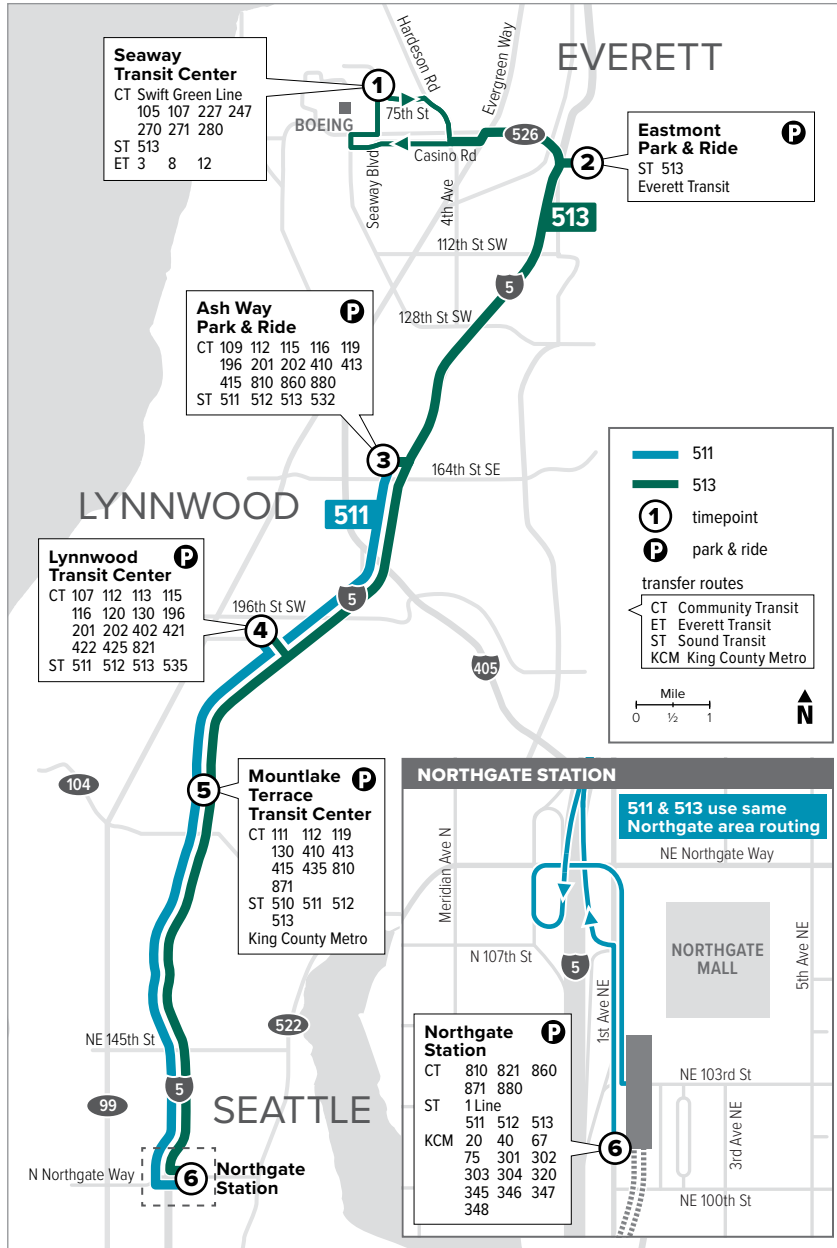

# Route 511/513 ST Express

Route 511: Ash Way Park & Ride – Northgate Station  
 Route 513: Seaway Transit Center – Northgate Station

**Effective: 3/20/2022**

Additional trip changes may occur. For the most up-to-date schedule information, visit [communitytransit.org/alerts](http://communitytransit.org/alerts).  
 Visit [communitytransit.org/holidays](http://communitytransit.org/holidays) for a list of observed holidays and service impacts or call (425) 353-7433.

Route

## ST Express

Weekdays

To Northgate Station

	Seaway Transit Center Bay 11	Eastmont Park & Ride	Ash Way Park & Ride Bay 1	Lynnwood Transit Center Bay D3	Mountlake Terrace Freeway Station Bay 6	Northgate Station
Route	①	②	③	④	⑤	⑥
511	:	:	4:16	4:22	4:26 E	4:41 E
511	:	:	4:48	4:54	4:58 E	5:13 E
513	4:48	4:58	5:10	5:17	5:22 E	5:37 E
511	:	:	5:24	5:31	5:35 E	5:51 E
513	5:15	5:25	5:37	5:44	5:49 E	6:05 E
511	:	:	5:50	5:57	6:01 E	6:17 E
513	5:37	5:47	5:59	6:06	6:11 E	6:29 E
511	:	:	6:13	6:20	6:24 E	6:41 E
513	5:58	6:08	6:20	6:28	6:33 E	6:53 E
511	:	:	6:35	6:42	6:47 E	7:05 E
513	6:20	6:31	6:44	6:52	6:57 E	7:17 E
511	:	:	6:57	7:05	7:10 E	7:29 E
513	6:41	6:52	7:05	7:13	7:18 E	7:41 E
511	:	:	7:18	7:26	7:31 E	7:53 E
513	7:04	7:15	7:28	7:36	7:41 E	8:05 E
511	:	:	7:42	7:50	7:55 E	8:17 E
513	7:26	7:37	7:50	7:57	8:02 E	8:29 E
511	:	:	8:08	8:16	8:21 E	8:41 E
513	7:50	8:01	8:14	8:21	8:26 E	8:53 E
511	:	:	8:34	8:41	8:46 E	9:05 E
513	8:18	8:29	8:42	8:49	8:54 E	9:17 E