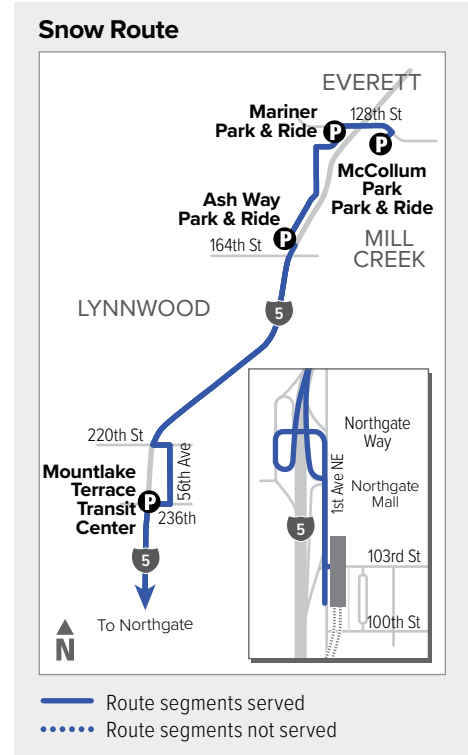

Route 810

McCullum Park Park & Ride – Northgate Station

Effective: 3/20/2022

Additional trip changes may occur. For the most up-to-date schedule information, visit communitytransit.org/alerts. Visit communitytransit.org/holidays for a list of observed holidays and service impacts or call (425) 353-7433.