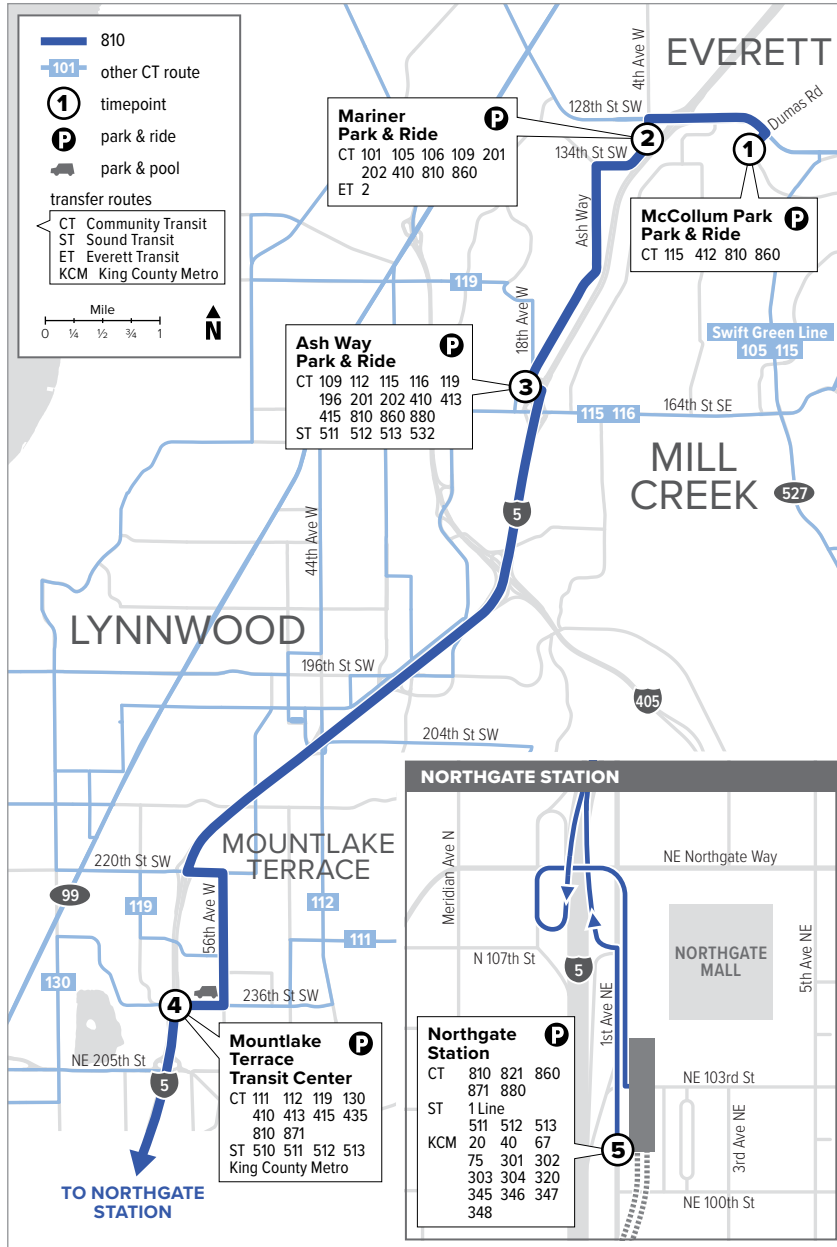

Route 810

McCullum Park Park & Ride – Northgate Station

Effective: 3/20/2022

Additional trip changes may occur. For the most up-to-date schedule information, visit communitytransit.org/alerts. Visit communitytransit.org/holidays for a list of observed holidays and service impacts or call (425) 353-7433.