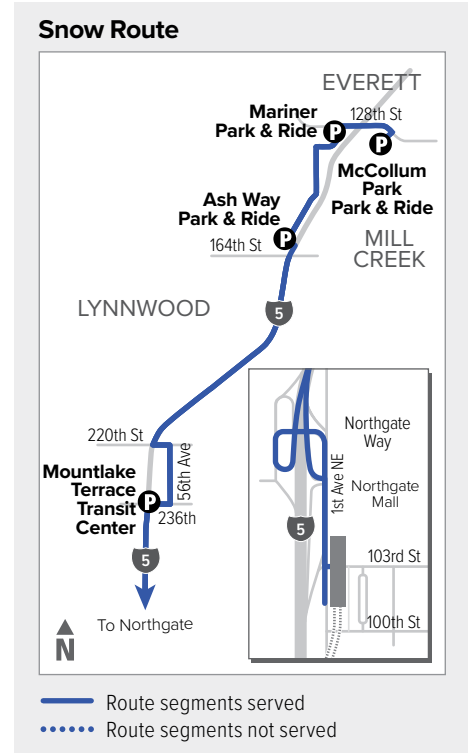

Route 810

McCullum Park Park & Ride – Northgate Station

Effective: 3/20/2022

Additional trip changes may occur. For the most up-to-date schedule information, visit communitytransit.org/alerts. Visit communitytransit.org/holidays for a list of observed holidays and service impacts or call (425) 353-7433.

Route 810

Weekdays

To Northgate Station

McCollum Park Park & Ride Bay 2	Mariner Park & Ride Bay 4	Ash Way Park & Ride Bay 3	Mountlake Terrace Transit Center Bay 3	Northgate Station
1	2	3	4	5
8:51	8:56	9:03	9:16	9:37 E
9:31	9:36	9:43	9:56	10:17 E
10:22	10:27	10:34	10:47	11:07 E
11:23	11:28	11:35	11:48	12:07 E

Weekdays

To McCollum Park Park & Ride

Northgate Station Bay 2	236th St SW & Van Ry Blvd	Ash Way Park & Ride Bay 4	Mariner Park & Ride Bay 2	McCollum Park Park & Ride
5	4	3	2	1
12:31	12:39 E	12:52 E	12:57 E	1:08 E
1:11	1:19 E	1:32 E	1:38 E	1:49 E
1:51	1:59 E	2:13 E	2:19 E	2:32 E
6:31	6:40 E	6:53 E	6:59 E	7:12 E
7:11	7:19 E	7:32 E	7:38 E	7:51 E
8:10	8:18 E	8:30 E	8:36 E	8:47 E
9:10	9:18 E	9:30 E	9:36 E	9:46 E