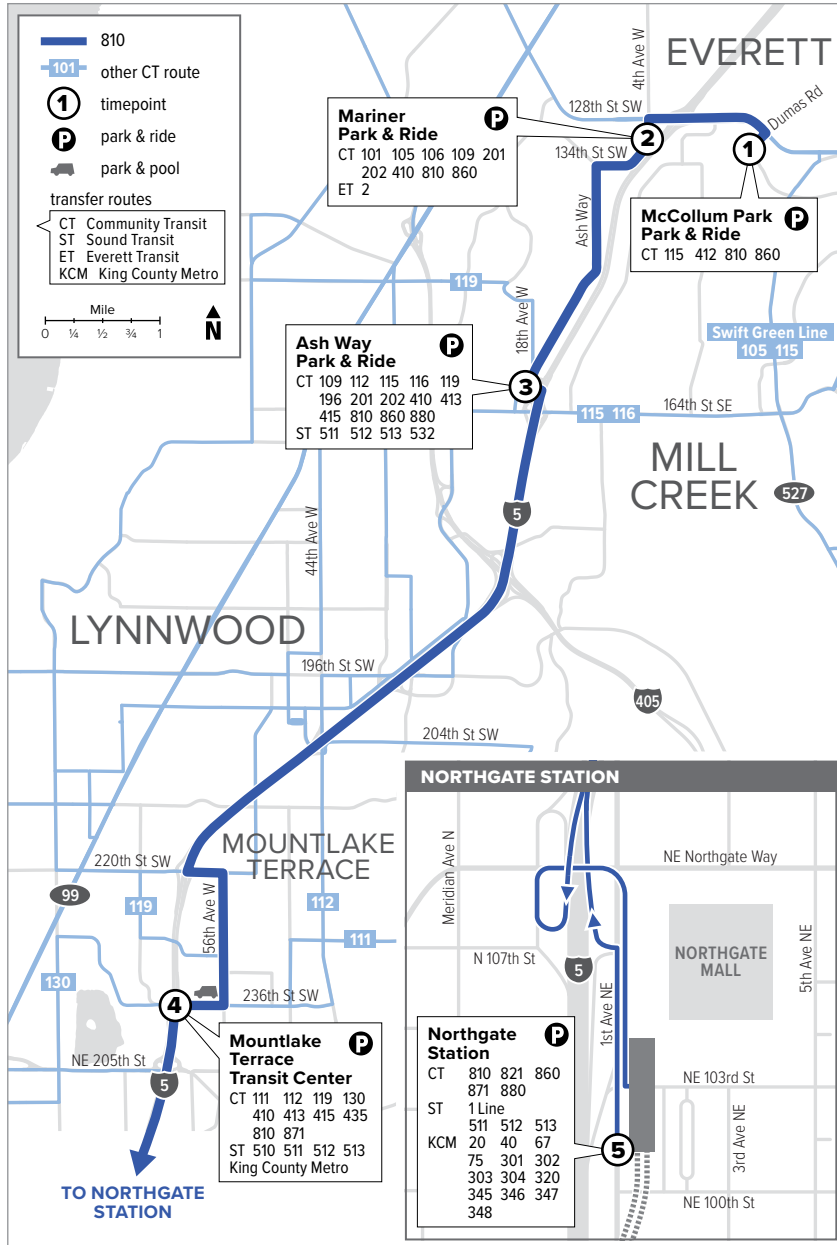

Route 810

McCullum Park Park & Ride – Northgate Station

Effective: 3/20/2022

Additional trip changes may occur. For the most up-to-date schedule information, visit communitytransit.org/alerts. Visit communitytransit.org/holidays for a list of observed holidays and service impacts or call (425) 353-7433.

Route 810

Weekdays

To Northgate Station

McCollum Park Park & Ride Bay 2	Mariner Park & Ride Bay 4	Ash Way Park & Ride Bay 3	Mountlake Terrace Transit Center Bay 3	Northgate Station
1	2	3	4	5
8:51	8:56	9:03	9:16	9:37 E
9:31	9:36	9:43	9:56	10:17 E
10:22	10:27	10:34	10:47	11:07 E
11:23	11:28	11:35	11:48	12:07 E

Weekdays

To McCollum Park Park & Ride

Northgate Station Bay 2	236th St SW & Van Ry Blvd	Ash Way Park & Ride Bay 4	Mariner Park & Ride Bay 2	McCollum Park Park & Ride
5	4	3	2	1
12:31	12:39 E	12:52 E	12:57 E	1:08 E
1:11	1:19 E	1:32 E	1:38 E	1:49 E
1:51	1:59 E	2:13 E	2:19 E	2:32 E
6:31	6:40 E	6:53 E	6:59 E	7:12 E
7:11	7:19 E	7:32 E	7:38 E	7:51 E
8:10	8:18 E	8:30 E	8:36 E	8:47 E
9:10	9:18 E	9:30 E	9:36 E	9:46 E