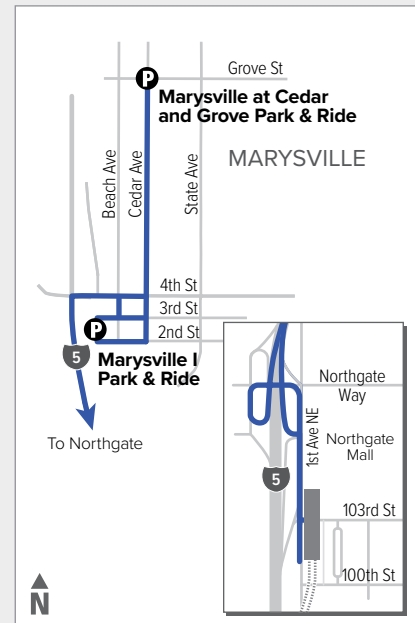

Snow Route

Effective: 3/20/2022

Additional trip changes may occur. For the most up-to-date schedule information, visit communitytransit.org/alerts. Visit communitytransit.org/holidays for a list of observed holidays and service impacts or call (425) 353-7433.