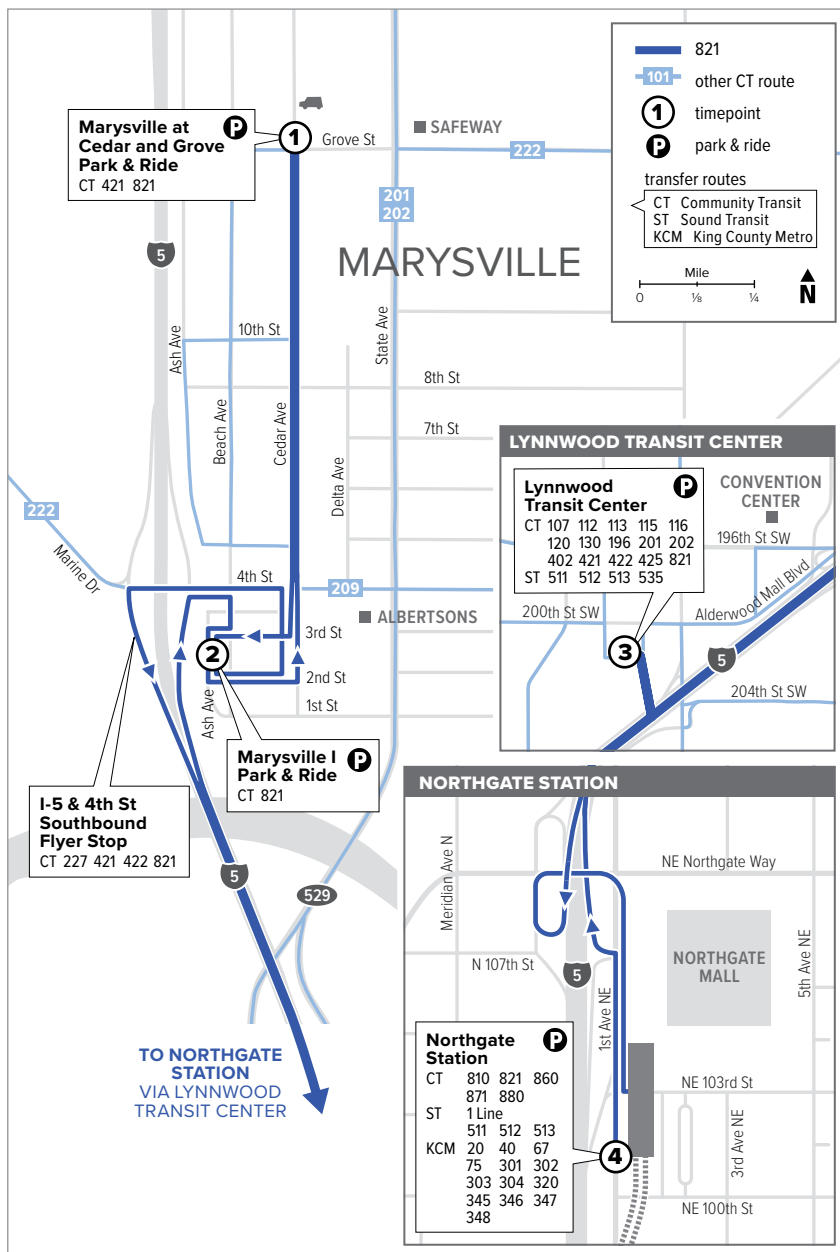

# Route 821

## Marysville – Northgate Station

## To Northgate Station

Marysville at Cedar & Grove Park & Ride Bay 1    Marysville I Park & Ride Bay 1    Lynnwood Transit Center Bay A2    Northgate Station

<b>1</b>	<b>2</b>	<b>3</b>	<b>4</b>
4:52	4:56	5:20 E	5:41 E
5:32	5:36	6:00 E	6:25 E
6:06	6:10	6:34 E	7:05 E
6:43	6:47	7:12 E	7:45 E
7:01	7:05	7:31 E	8:05 E
7:40	7:44	8:10 E	8:43 E