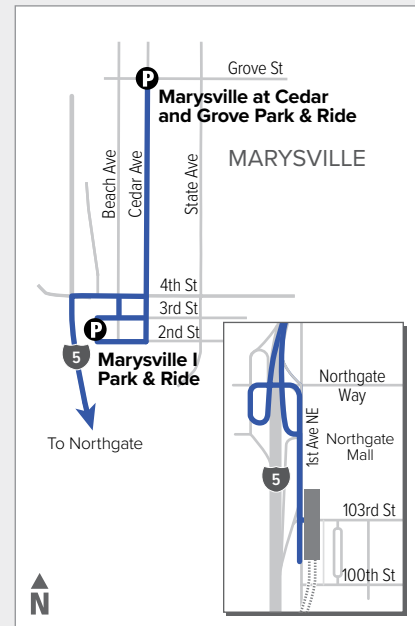

Route 821

Marysville – Northgate Station

Snow Route

Effective: 3/20/2022

Additional trip changes may occur. For the most up-to-date schedule information, visit communitytransit.org/alerts. Visit communitytransit.org/holidays for a list of observed holidays and service impacts or call (425) 353-7433.

Route 821

Weekdays

To Northgate Station

Marysville at Cedar & Grove Park & Ride Bay 1 Marysville I Park & Ride Bay 1 Lynnwood Transit Center Bay A2 Northgate Station

4:52	4:56	5:20 E	5:41 E
5:32	5:36	6:00 E	6:25 E
6:06	6:10	6:34 E	7:05 E
6:43	6:47	7:12 E	7:45 E
7:01	7:05	7:31 E	8:05 E
7:40	7:44	8:10 E	8:43 E

Weekdays

To Marysville

Northgate Station Bay 2 Lynnwood Transit Center Bay A2 Marysville I Park & Ride Bay 1 Marysville at Cedar & Grove Park & Ride

2:53	3:09 E	3:44 E	3:55 E
3:23	3:39 E	4:14 E	4:25 E
3:55	4:13 E	4:49 E	5:00 E
4:27	4:45 E	5:21 E	5:32 E
4:59	5:16 E	5:51 E	6:02 E
5:31	5:47 E	6:22 E	6:32 E