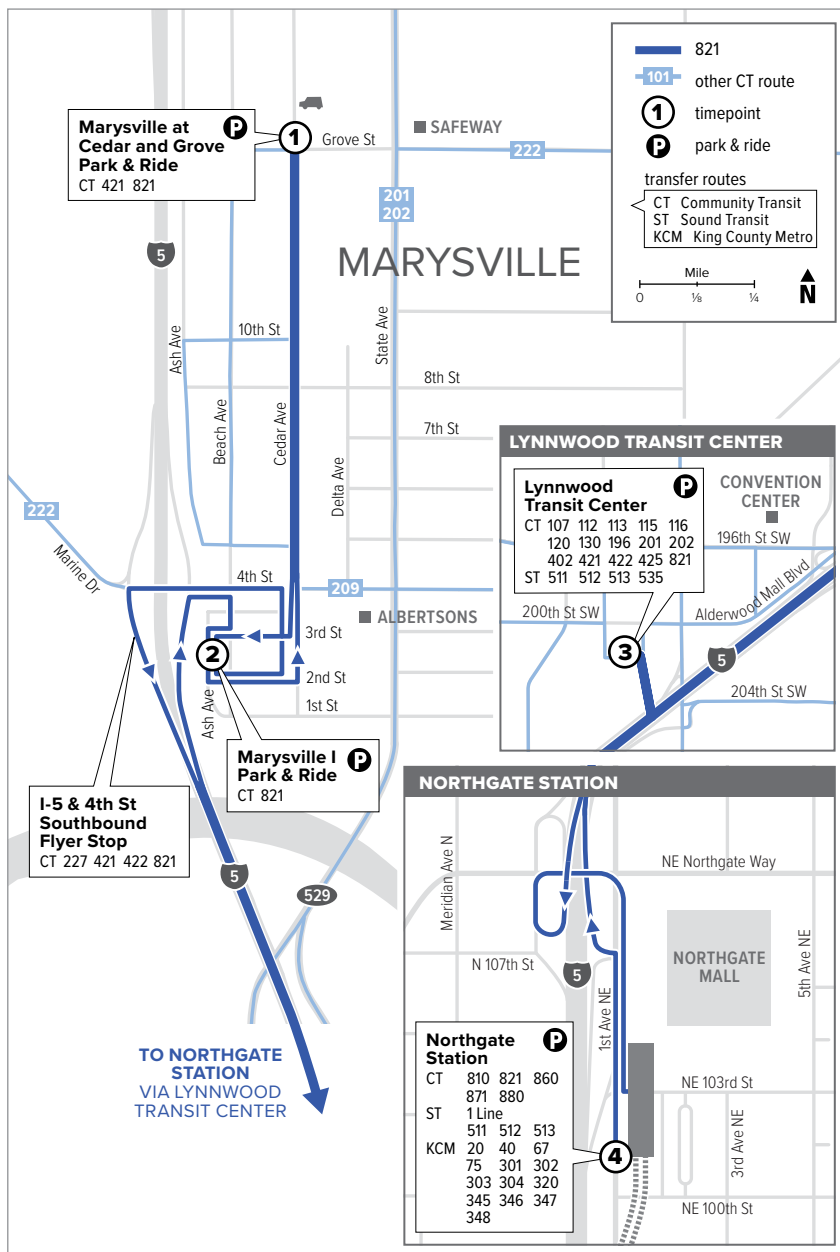

Route 821

Marysville – Northgate Station

Snow Route

Effective: 3/20/2022

Additional trip changes may occur. For the most up-to-date schedule information, visit communitytransit.org/alerts. Visit communitytransit.org/holidays for a list of observed holidays and service impacts or call (425) 353-7433.

Route 821

Weekdays

To Northgate Station

Marysville at Cedar & Grove Park & Ride Bay 1 Marysville I Park & Ride Bay 1 Lynnwood Transit Center Bay A2 Northgate Station

4:52	4:56	5:20 E	5:41 E
5:32	5:36	6:00 E	6:25 E
6:06	6:10	6:34 E	7:05 E
6:43	6:47	7:12 E	7:45 E
7:01	7:05	7:31 E	8:05 E
7:40	7:44	8:10 E	8:43 E

Weekdays

To Marysville

Northgate Station Bay 2 Lynnwood Transit Center Bay A2 Marysville I Park & Ride Bay 1 Marysville at Cedar & Grove Park & Ride

2:53	3:09 E	3:44 E	3:55 E
3:23	3:39 E	4:14 E	4:25 E
3:55	4:13 E	4:49 E	5:00 E
4:27	4:45 E	5:21 E	5:32 E
4:59	5:16 E	5:51 E	6:02 E
5:31	5:47 E	6:22 E	6:32 E

E - Estimated time: Bus may leave earlier than shown

Bold - PM trip

Effective: 3/20/2022

Additional trip changes may occur. For the most up-to-date schedule information, visit communitytransit.org/alerts. Visit communitytransit.org/holidays for a list of observed holidays and service impacts or call (425) 353-7433.