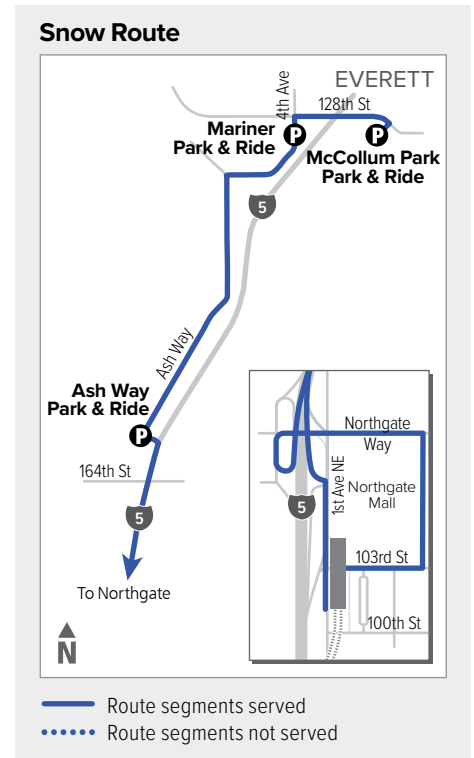

Route 860

McCullum Park Park & Ride – Northgate Station

Effective: 3/20/2022

Additional trip changes may occur. For the most up-to-date schedule information, visit communitytransit.org/alerts. Visit communitytransit.org/holidays for a list of observed holidays and service impacts or call (425) 353-7433.