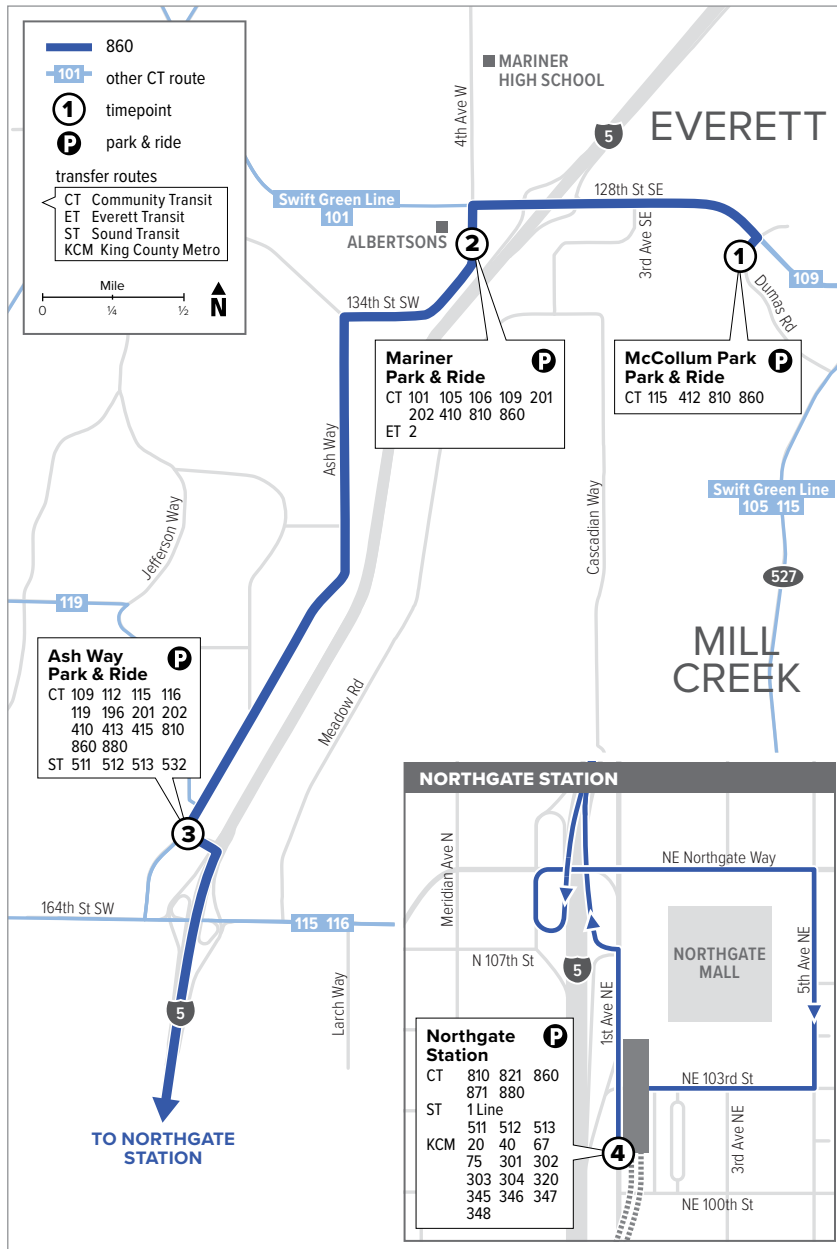

Route 860

McCullum Park Park & Ride – Northgate Station

Effective: 3/20/2022

Additional trip changes may occur. For the most up-to-date schedule information, visit communitytransit.org/alerts. Visit communitytransit.org/holidays for a list of observed holidays and service impacts or call (425) 353-7433.