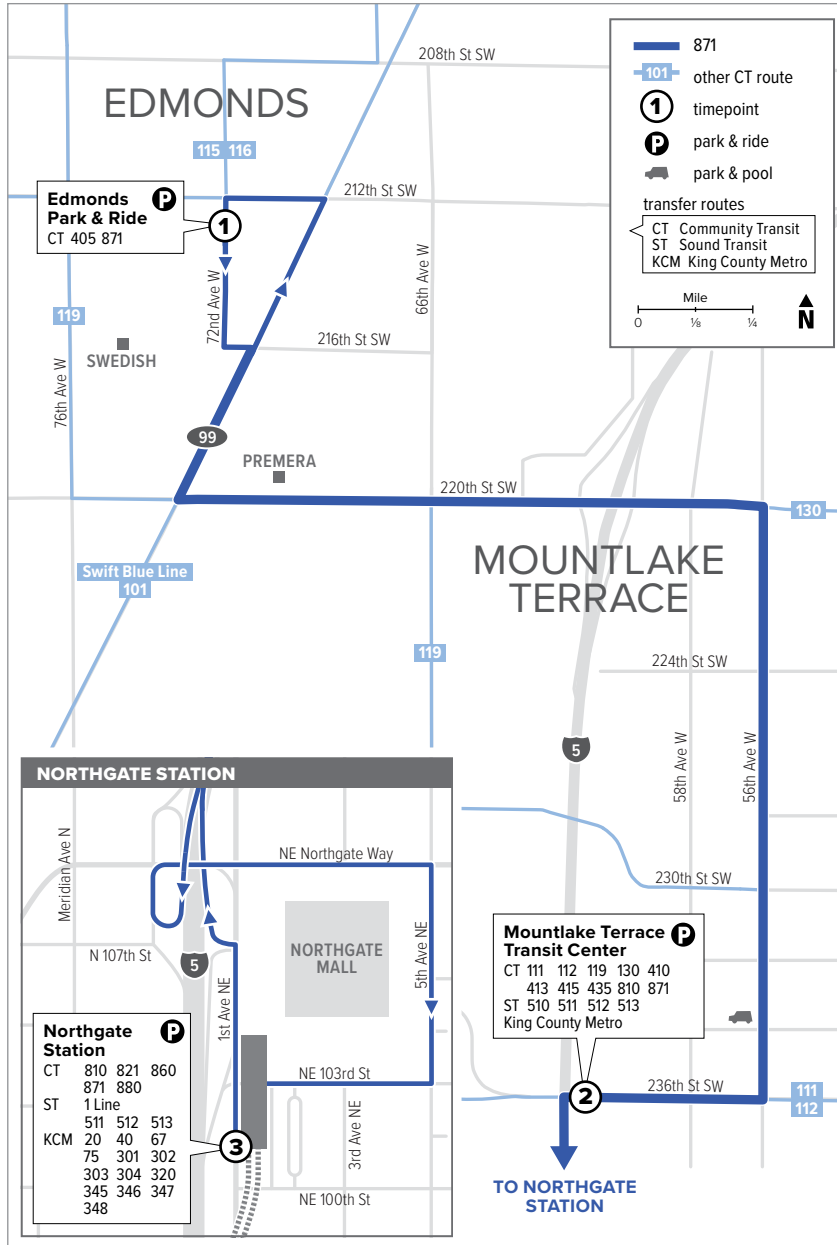

Route 871

Edmonds Park & Ride – Northgate Station

Effective: 3/20/2022

Additional trip changes may occur. For the most up-to-date schedule information, visit communitytransit.org/alerts. Visit communitytransit.org/holidays for a list of observed holidays and service impacts or call (425) 353-7433.

Route 871

Weekdays		To Northgate Station	
Edmonds Park & Ride Bay 1	Mountlake Terrace Transit Center Bay 3	Northgate Station	
1	2	3	
5:20	5:31	5:48 E	
5:58	6:09	6:28 E	
6:20	6:32	6:52 E	
6:41	6:53	7:16 E	
7:09	7:21	7:48 E	
7:41	7:53	8:20 E	
8:16	8:27	8:52 E	
8:49	9:00	9:24 E	

Weekdays		To Edmonds Park & Ride	
Northgate Station Bay 2	236th St SW & Van Ry Blvd	Edmonds Park & Ride	
3	2	1	
2:40	2:53 E	3:15 E	
3:11	3:24 E	3:49 E	
3:38	3:52 E	4:18 E	
4:07	4:22 E	4:48 E	
4:36	4:51 E	5:17 E	
5:08	5:22 E	5:47 E	
5:45	5:58 E	6:21 E	
6:16	6:29 E	6:50 E	