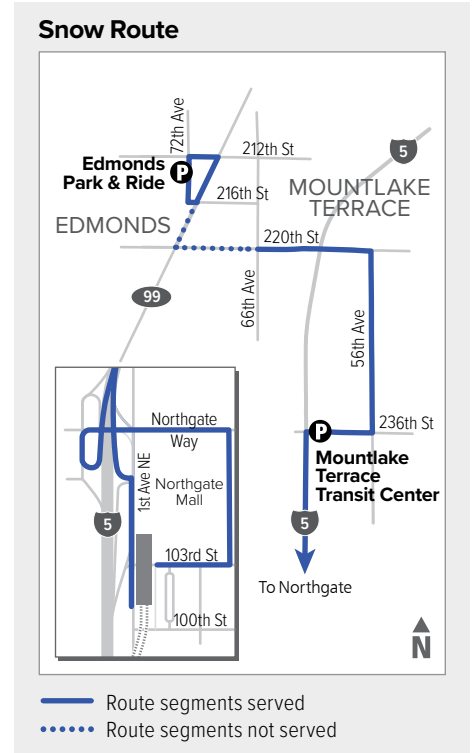

Route 871

Edmonds Park & Ride – Northgate Station

Effective: 3/20/2022

Additional trip changes may occur. For the most up-to-date schedule information, visit communitytransit.org/alerts. Visit communitytransit.org/holidays for a list of observed holidays and service impacts or call (425) 353-7433.

Route 871

Weekdays		To Northgate Station	
Edmonds Park & Ride Bay 1	Mountlake Terrace Transit Center Bay 3	Northgate Station	
1	2	3	
5:20	5:31	5:48 E	
5:58	6:09	6:28 E	
6:20	6:32	6:52 E	
6:41	6:53	7:16 E	
7:09	7:21	7:48 E	
7:41	7:53	8:20 E	
8:16	8:27	8:52 E	
8:49	9:00	9:24 E	

Weekdays		To Edmonds Park & Ride	
Northgate Station Bay 2	236th St SW & Van Ry Blvd	Edmonds Park & Ride	
3	2	1	
2:40	2:53 E	3:15 E	
3:11	3:24 E	3:49 E	
3:38	3:52 E	4:18 E	
4:07	4:22 E	4:48 E	
4:36	4:51 E	5:17 E	
5:08	5:22 E	5:47 E	
5:45	5:58 E	6:21 E	
6:16	6:29 E	6:50 E	