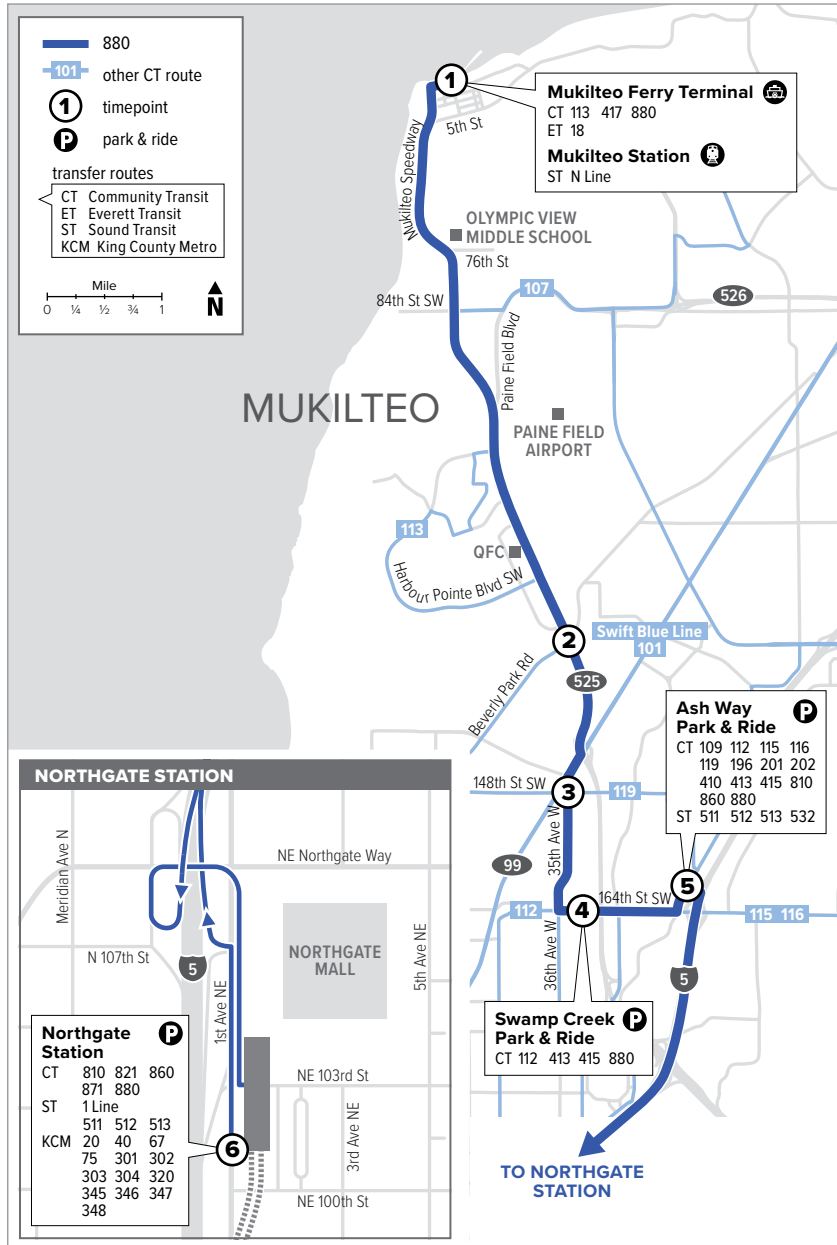

Route 880

Mukilteo – Northgate Station

Effective: 3/20/2022

Additional trip changes may occur. For the most up-to-date schedule information, visit communitytransit.org/alerts. Visit communitytransit.org/holidays for a list of observed holidays and service impacts or call (425) 353-7433.

Route 880

Weekdays

To Northgate Station

Mukilteo Ferry Terminal Bay 2	Hwy 525 & Beverly Park Rd	35th Ave W & 148th St SW	Swamp Creek Park & Ride Bay 2	Ash Way Park & Ride Bay 3	Northgate Station
1	2	3	4	5	6
5:00	5:11	5:14	5:18	5:22	5:45 E
5:50	6:02	6:06	6:10	6:15	6:43 E
6:20	6:32	6:36	6:41	6:46	7:19 E
6:50	7:02	7:07	7:12	7:17	7:53 E
7:20	7:33	7:38	7:43	7:48	8:24 E
7:50	8:02	8:08	8:13	8:18	8:50 E

Weekdays

To Mukilteo

Northgate Station Bay 2	Ash Way Park & Ride Bay 4	Swamp Creek Park & Ride Bay 1	35th Ave W & 148th St SW	Hwy 525 & Beverly Park Rd	Mukilteo Ferry Terminal
6	5	4	3	2	1
2:32	2:49 E	2:54 E	2:59 E	3:06 E	3:26 E
2:59	3:17 E	3:22 E	3:27 E	3:34 E	3:56 E
3:28	3:48 E	3:53 E	3:58 E	4:06 E	4:31 E
3:57	4:18 E	4:23 E	4:28 E	4:36 E	5:01 E
4:26	4:47 E	4:52 E	4:57 E	5:05 E	5:31 E
4:56	5:16 E	5:21 E	5:26 E	5:34 E	6:01 E
5:33	5:51 E	5:56 E	6:01 E	6:08 E	6:31 E
6:04	6:22 E	6:27 E	6:32 E	6:39 E	6:56 E