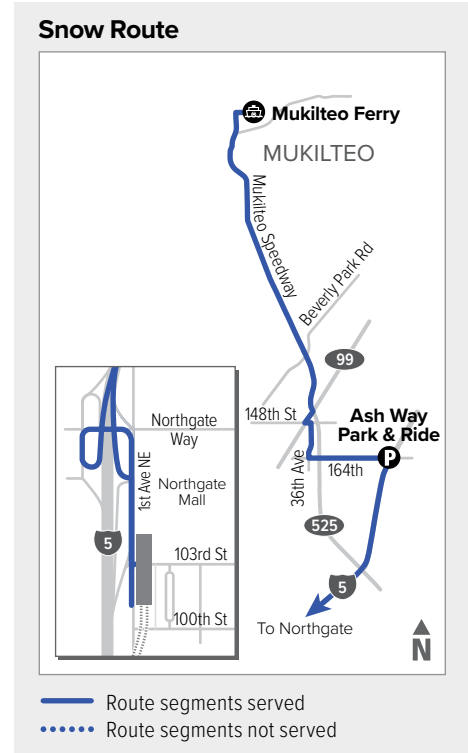

Route 880

Mukilteo – Northgate Station

Effective: 3/20/2022

Additional trip changes may occur. For the most up-to-date schedule information, visit communitytransit.org/alerts. Visit communitytransit.org/holidays for a list of observed holidays and service impacts or call (425) 353-7433.

Route 880

Weekdays

To Northgate Station

Mukilteo Ferry Terminal Bay 2	Hwy 525 & Beverly Park Rd	35th Ave W & 148th St SW	Swamp Creek Park & Ride Bay 2	Ash Way Park & Ride Bay 3	Northgate Station
1	2	3	4	5	6
5:00	5:11	5:14	5:18	5:22	5:45 E
5:50	6:02	6:06	6:10	6:15	6:43 E
6:20	6:32	6:36	6:41	6:46	7:19 E
6:50	7:02	7:07	7:12	7:17	7:53 E
7:20	7:33	7:38	7:43	7:48	8:24 E
7:50	8:02	8:08	8:13	8:18	8:50 E

Weekdays

To Mukilteo

Northgate Station Bay 2	Ash Way Park & Ride Bay 4	Swamp Creek Park & Ride Bay 1	35th Ave W & 148th St SW	Hwy 525 & Beverly Park Rd	Mukilteo Ferry Terminal
6	5	4	3	2	1
2:32	2:49 E	2:54 E	2:59 E	3:06 E	3:26 E
2:59	3:17 E	3:22 E	3:27 E	3:34 E	3:56 E
3:28	3:48 E	3:53 E	3:58 E	4:06 E	4:31 E
3:57	4:18 E	4:23 E	4:28 E	4:36 E	5:01 E
4:26	4:47 E	4:52 E	4:57 E	5:05 E	5:31 E
4:56	5:16 E	5:21 E	5:26 E	5:34 E	6:01 E
5:33	5:51 E	5:56 E	6:01 E	6:08 E	6:31 E
6:04	6:22 E	6:27 E	6:32 E	6:39 E	6:56 E