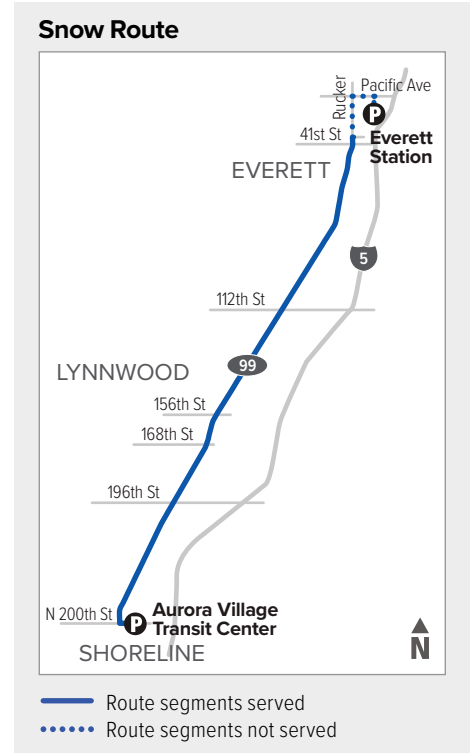

Swift Blue Line

Everett Station – Aurora Village

Effective: 3/20/2022

Additional trip changes may occur. For the most up-to-date schedule information, visit communitytransit.org/alerts. Visit communitytransit.org/holidays for a list of observed holidays and service impacts or call (425) 353-7433.

Swift Blue Line

Weekdays

To Aurora Village Transit Center

Everett Station	Casino Rd Station	Airport Rd Station	Crossroads Station 196th St SW	Aurora Village Transit Center
1	2	3	4	5
4:15	4:27	4:33	4:44	4:58
4:30	4:42	4:48	4:59	5:13
4:45	4:58	5:04	5:15	5:29
5:00	5:13	5:19	5:31	5:46
5:15	5:28	5:34	5:46	6:01
5:30	5:44	5:50	6:02	6:17
5:45	5:59	6:05	6:17	6:32
6:00	6:14	6:20	6:32	6:47

Swift Blue Line

Weekdays

To Everett Station

Aurora Village Transit Center	Heron Station 200th St SW	Airport Rd Station	Casino Rd Station	Everett Station
5	4	3	2	1
4:15	4:22	4:34	4:40	4:56
4:30	4:37	4:49	4:55	5:11
4:45	4:52	5:04	5:10	5:26
5:00	5:07	5:19	5:25	5:42
5:15	5:22	5:34	5:40	5:57
5:30	5:37	5:49	5:55	6:12
5:45	5:52	6:04	6:11	6:28
6:00	6:09	6:21	6:28	6:45