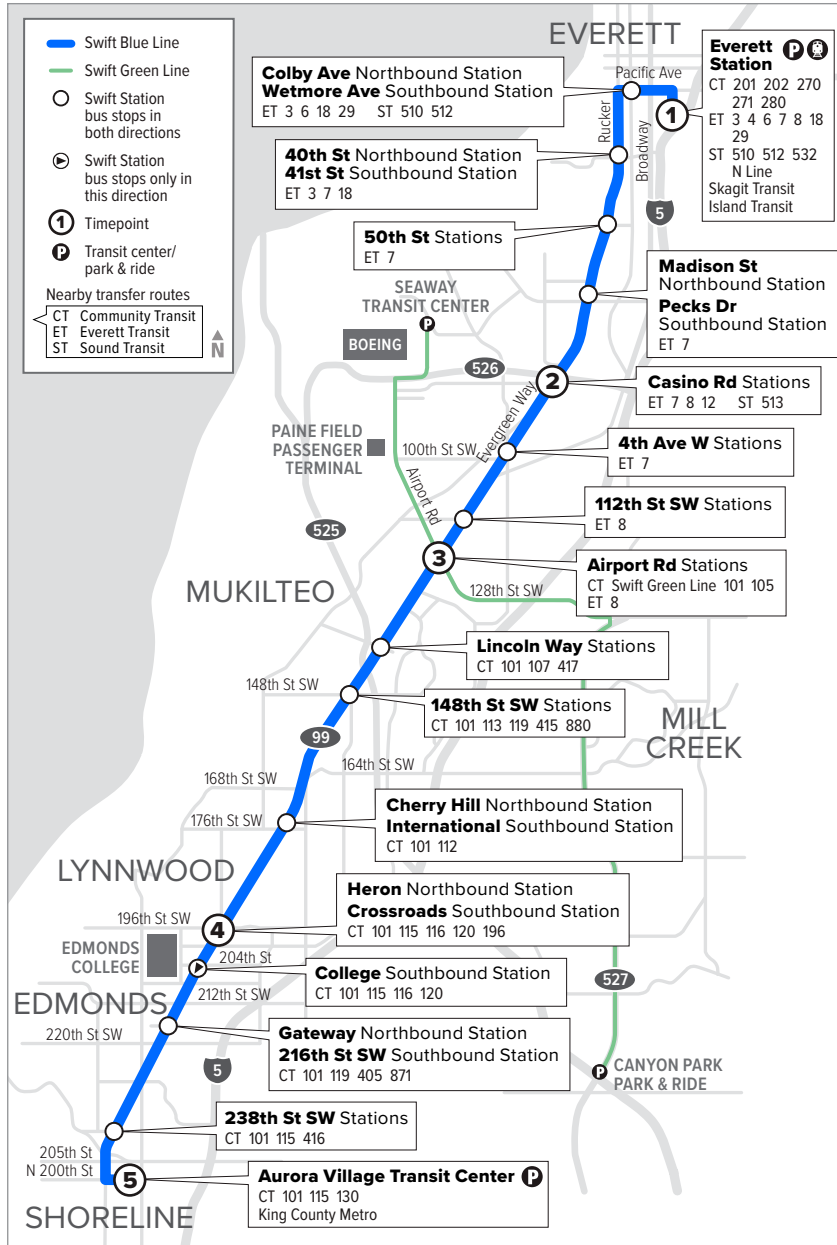

Swift Blue Line

Everett Station – Aurora Village

Effective: 3/20/2022

Additional trip changes may occur. For the most up-to-date schedule information, visit communitytransit.org/alerts. Visit communitytransit.org/holidays for a list of observed holidays and service impacts or call (425) 353-7433.

Swift Blue Line

Weekdays

To Aurora Village Transit Center

Everett Station	Casino Rd Station	Airport Rd Station	Crossroads Station 196th St SW	Aurora Village Transit Center
1	2	3	4	5
4:15	4:27	4:33	4:44	4:58
4:30	4:42	4:48	4:59	5:13
4:45	4:58	5:04	5:15	5:29
5:00	5:13	5:19	5:31	5:46
5:15	5:28	5:34	5:46	6:01
5:30	5:44	5:50	6:02	6:17
5:45	5:59	6:05	6:17	6:32
6:00	6:14	6:20	6:32	6:47

Swift Blue Line

Weekdays

To Everett Station

Aurora Village Transit Center	Heron Station 200th St SW	Airport Rd Station	Casino Rd Station	Everett Station
5	4	3	2	1
4:15	4:22	4:34	4:40	4:56
4:30	4:37	4:49	4:55	5:11
4:45	4:52	5:04	5:10	5:26
5:00	5:07	5:19	5:25	5:42
5:15	5:22	5:34	5:40	5:57
5:30	5:37	5:49	5:55	6:12
5:45	5:52	6:04	6:11	6:28
6:00	6:09	6:21	6:28	6:45