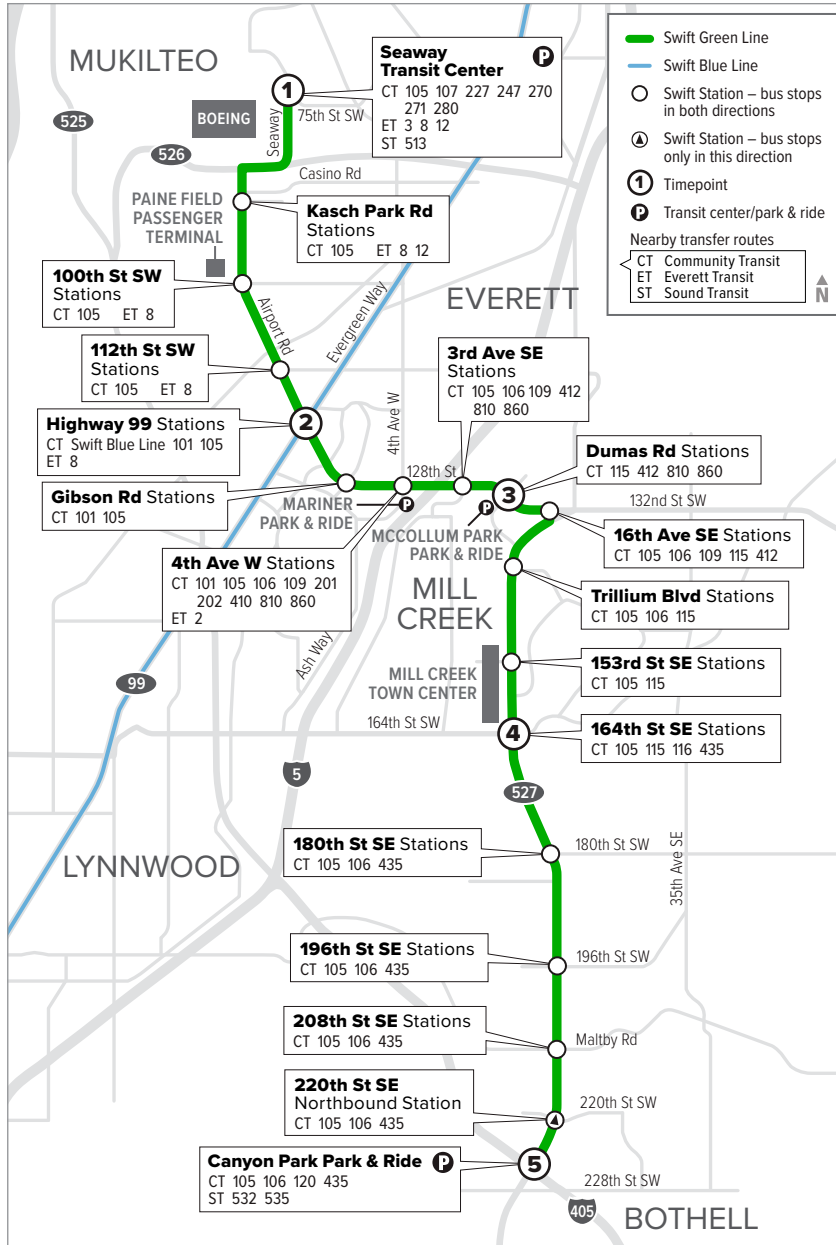

Swift Green Line

Seaway Transit Center – Canyon Park

Snow Route

Effective: 3/20/2022

Additional trip changes may occur. For the most up-to-date schedule information, visit communitytransit.org/alerts. Visit communitytransit.org/holidays for a list of observed holidays and service impacts or call (425) 353-7433.

Swift Green Line

Weekdays **To Canyon Park**

Seaway Transit Center	Highway 99 Station	Dumas Rd Station	164th St SE Station	Canyon Park Park & Ride
1	2	3	4	5
4:15	4:24	4:29	4:35	4:50
4:30	4:39	4:44	4:50	5:05
4:45	4:54	4:59	5:06	5:21
5:00	5:09	5:14	5:21	5:36
5:15	5:24	5:29	5:36	5:51
5:30	5:39	5:46	5:53	6:08
5:45	5:54	6:01	6:08	6:23
6:00	6:09	6:16	6:23	6:38

----- From 6:00 a.m to 7:00 p.m., buses run approximately -----
every 12 minutes

7:00	7:09	7:15	7:23	7:40
7:20	7:29	7:35	7:43	7:59
7:40	7:49	7:55	8:03	8:19
8:00	8:09	8:15	8:23	8:39
8:20	8:29	8:35	8:43	8:59
8:40	8:49	8:55	9:03	9:19
9:00	9:09	9:15	9:23	9:37
9:20	9:28	9:34	9:41	9:55
9:40	9:48	9:54	10:01	10:15
10:00	10:08	10:14	10:21	10:35
10:30	10:38	10:44	10:51	11:05
11:00	11:08	11:14	11:21	11:35

Swift Green Line

Weekdays

To Seaway Transit Center

Canyon Park Park & Ride	164th St SE Station	Dumas Rd Station	Highway 99 Station	Seaway Transit Center
5	4	3	2	1
4:15	4:23	4:29	4:36	4:48
4:30	4:38	4:44	4:51	5:03
4:45	4:53	4:59	5:06	5:18
5:00	5:08	5:14	5:21	5:33
5:15	5:23	5:29	5:36	5:48
5:30	5:38	5:45	5:52	6:04
5:45	5:53	6:00	6:07	6:19
6:00	6:08	6:15	6:22	6:34