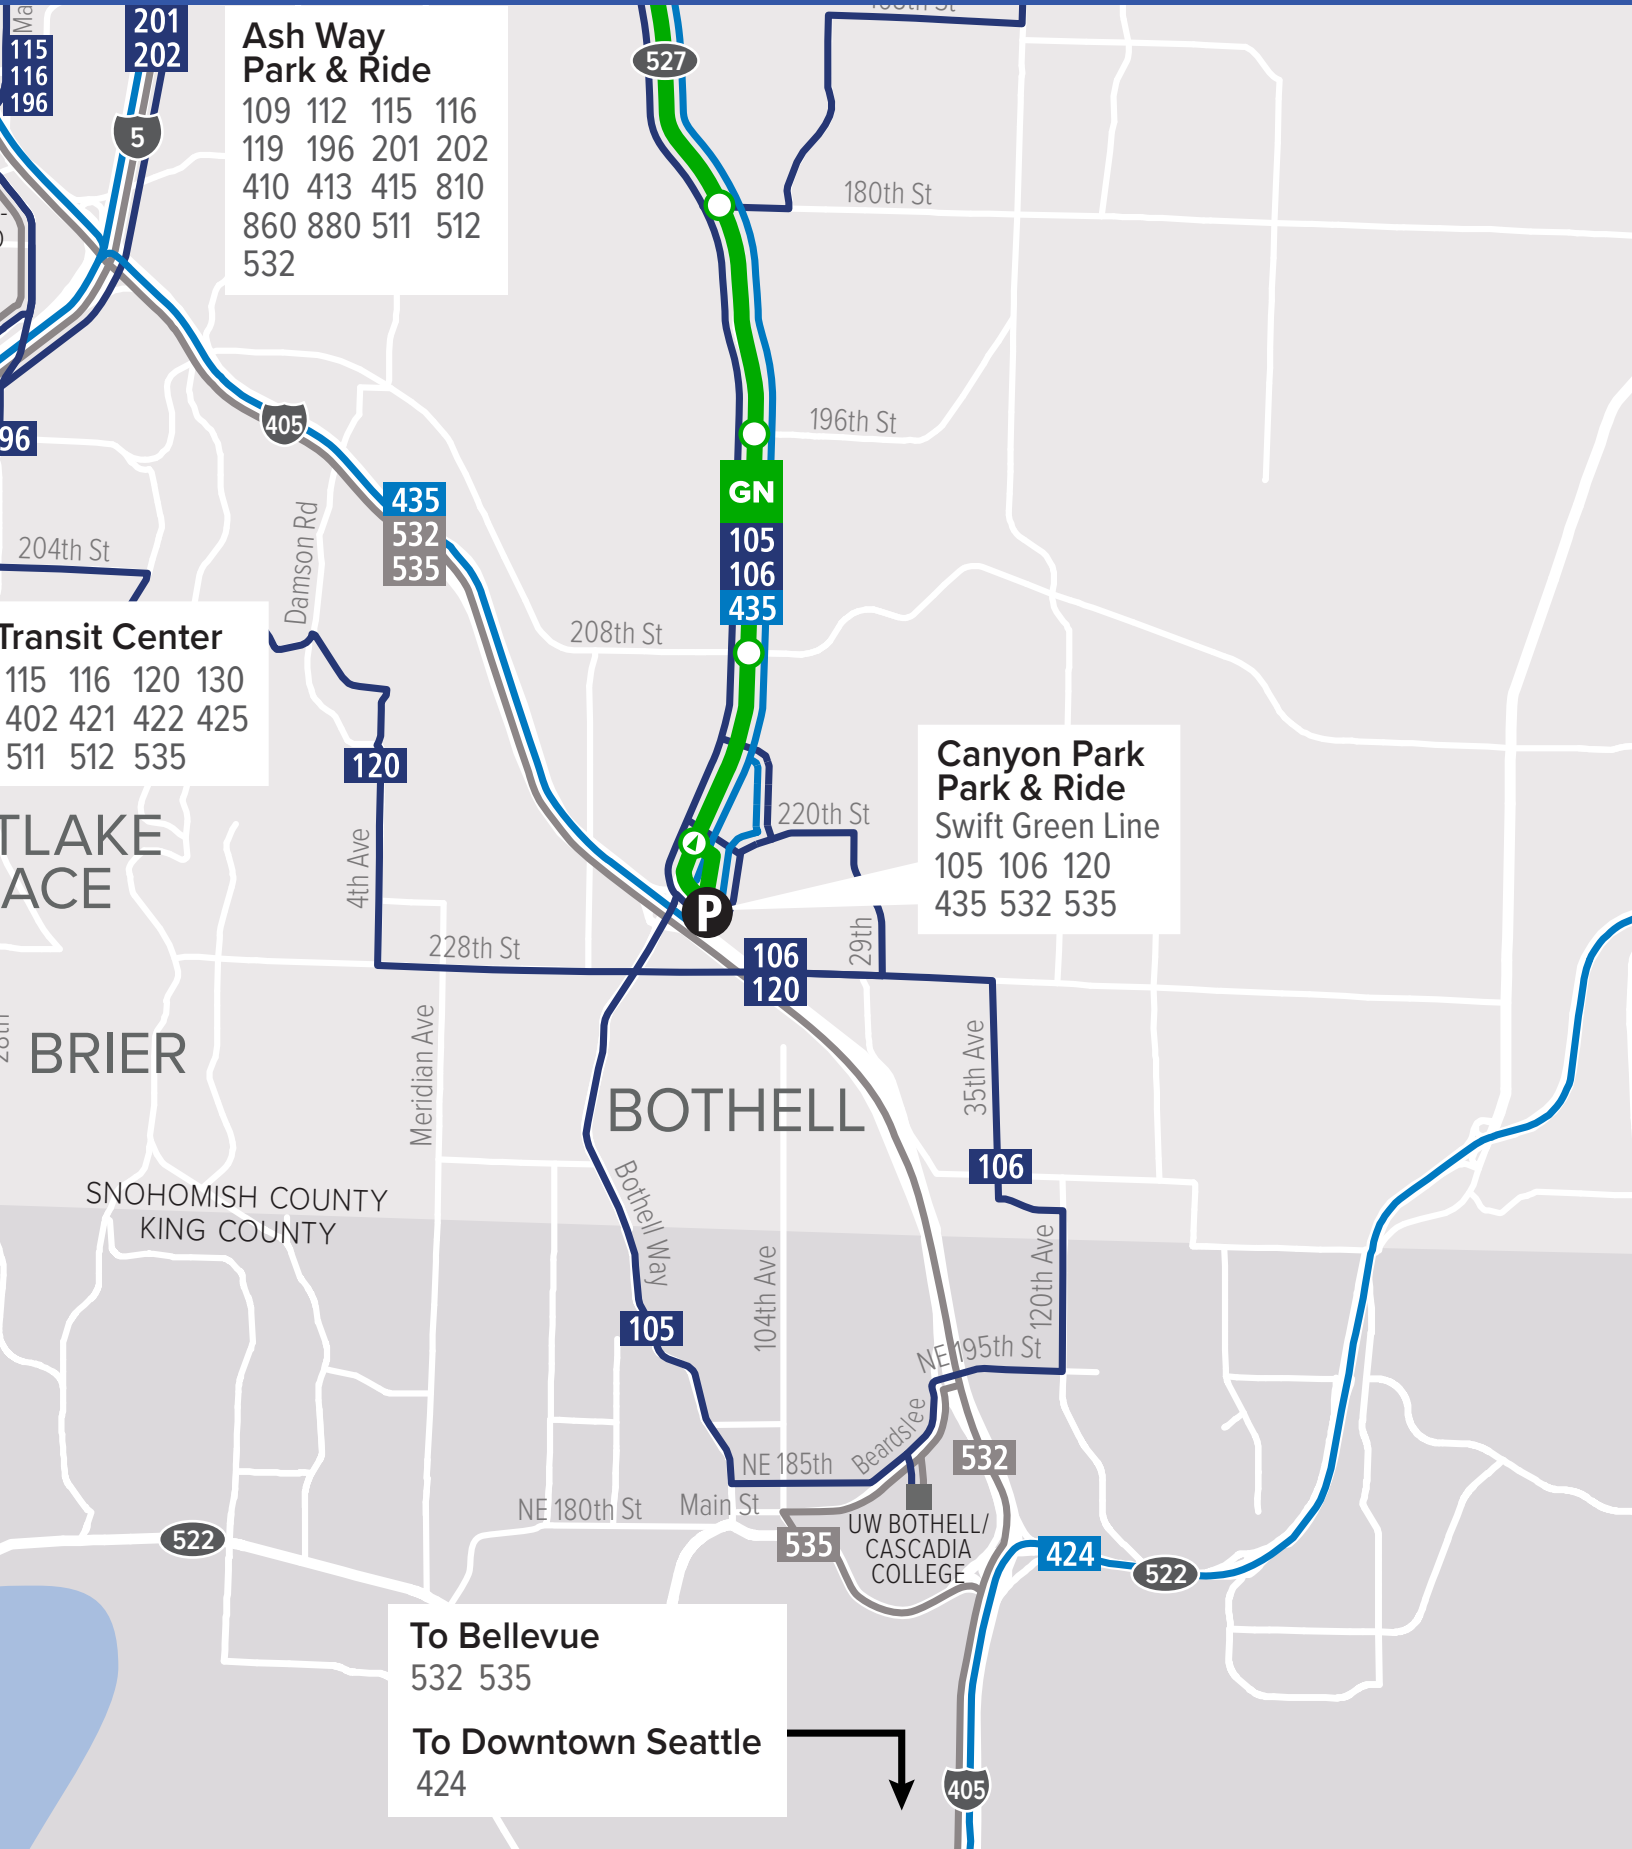

Community Transit System Map

Bothell/Canyon Park detail

March 2022

Ash Way Park & Ride

109 112 115 116
119 196 201 202
410 413 415 810
860 880 511 512
532

Transit Center

115 116 120 130
402 421 422 425
511 512 535

Canyon Park Park & Ride

Swift Green Line
105 106 120
435 532 535

To Bellevue

532 535

To Downtown Seattle

424